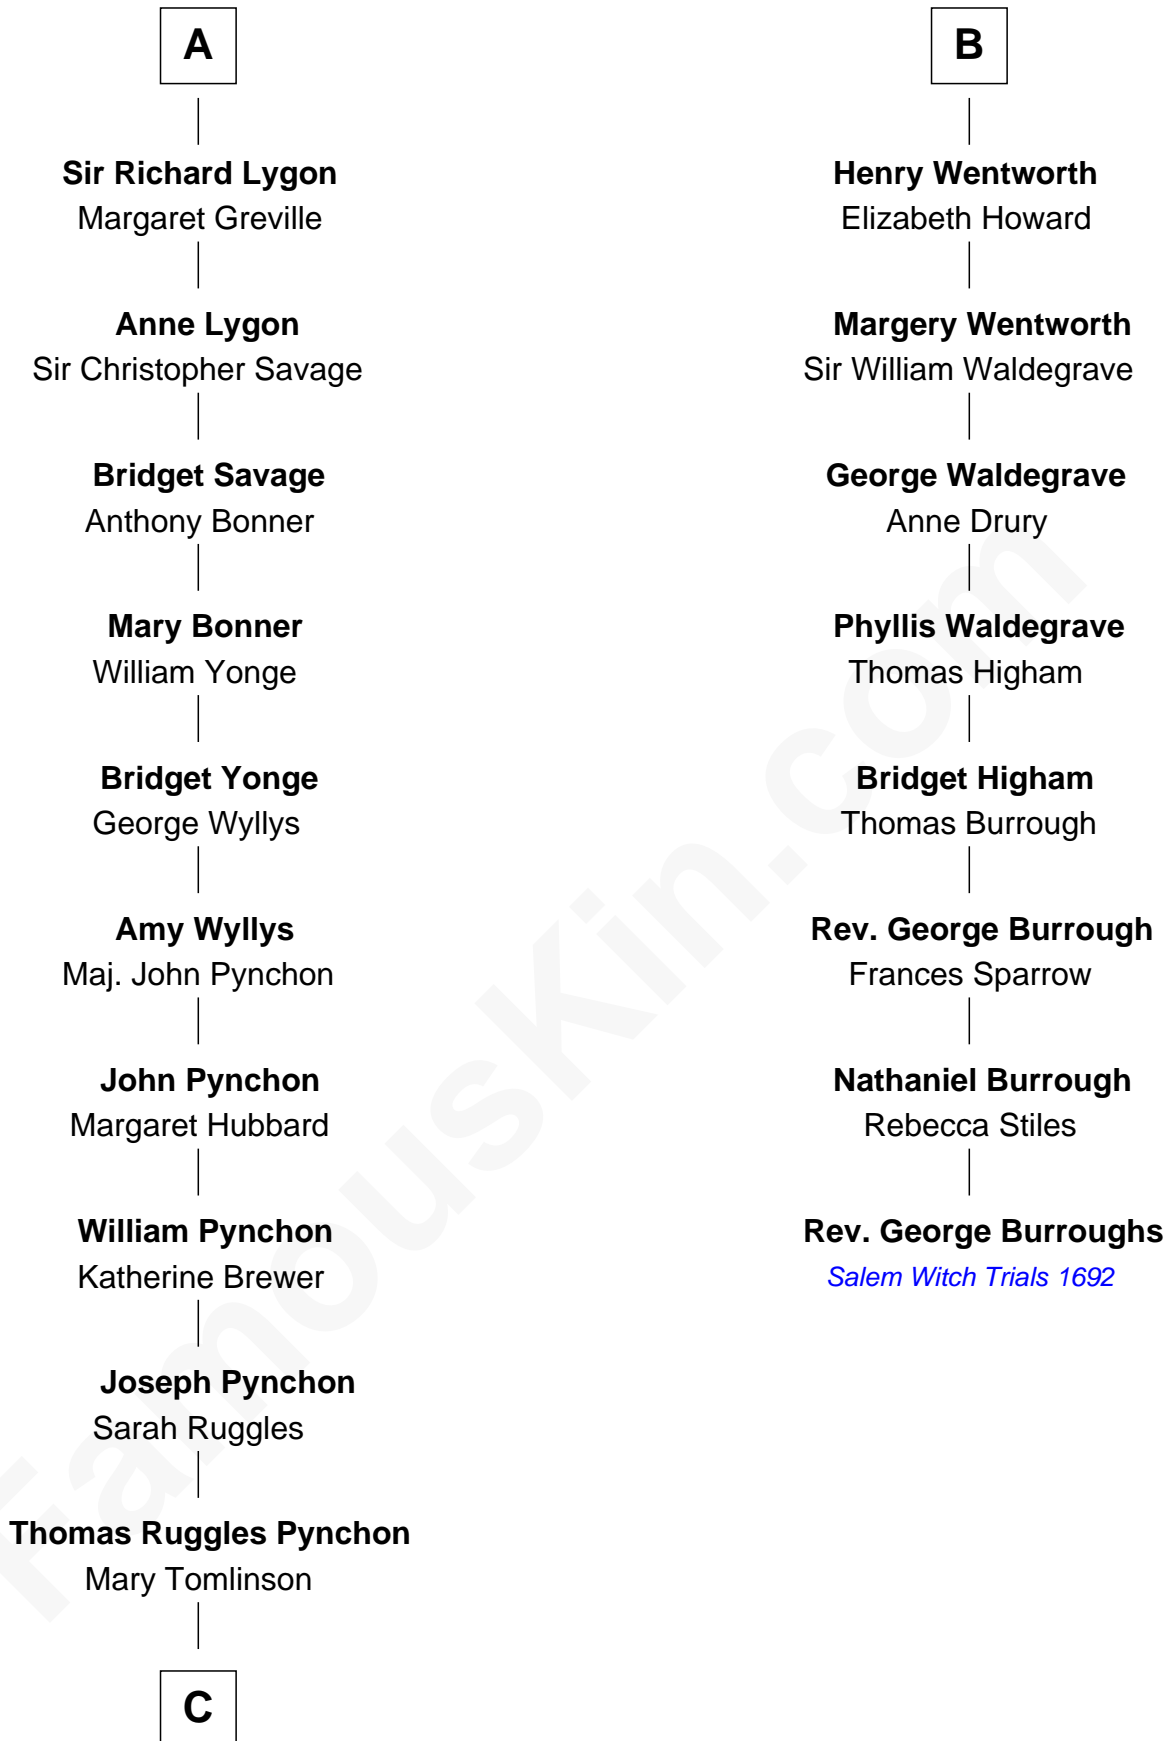

FamousKin.com
Relationship Chart of
Thomas Pynchon
American Novelist

14th cousin 7 times removed of

Rev. George Burroughs
Executed for Witchcraft, Salem 1692

C

William Henry Ruggles Pynchon

Mary Murdock

William Lyon Pynchon

Annie Payne Cogswell

William Henry Chichele Pynchon

Carrie Susan Moyses

Thomas Ruggles Pynchon

Catherine Frances Bennett

Thomas Pynchon

Novelist

FamousKin.com