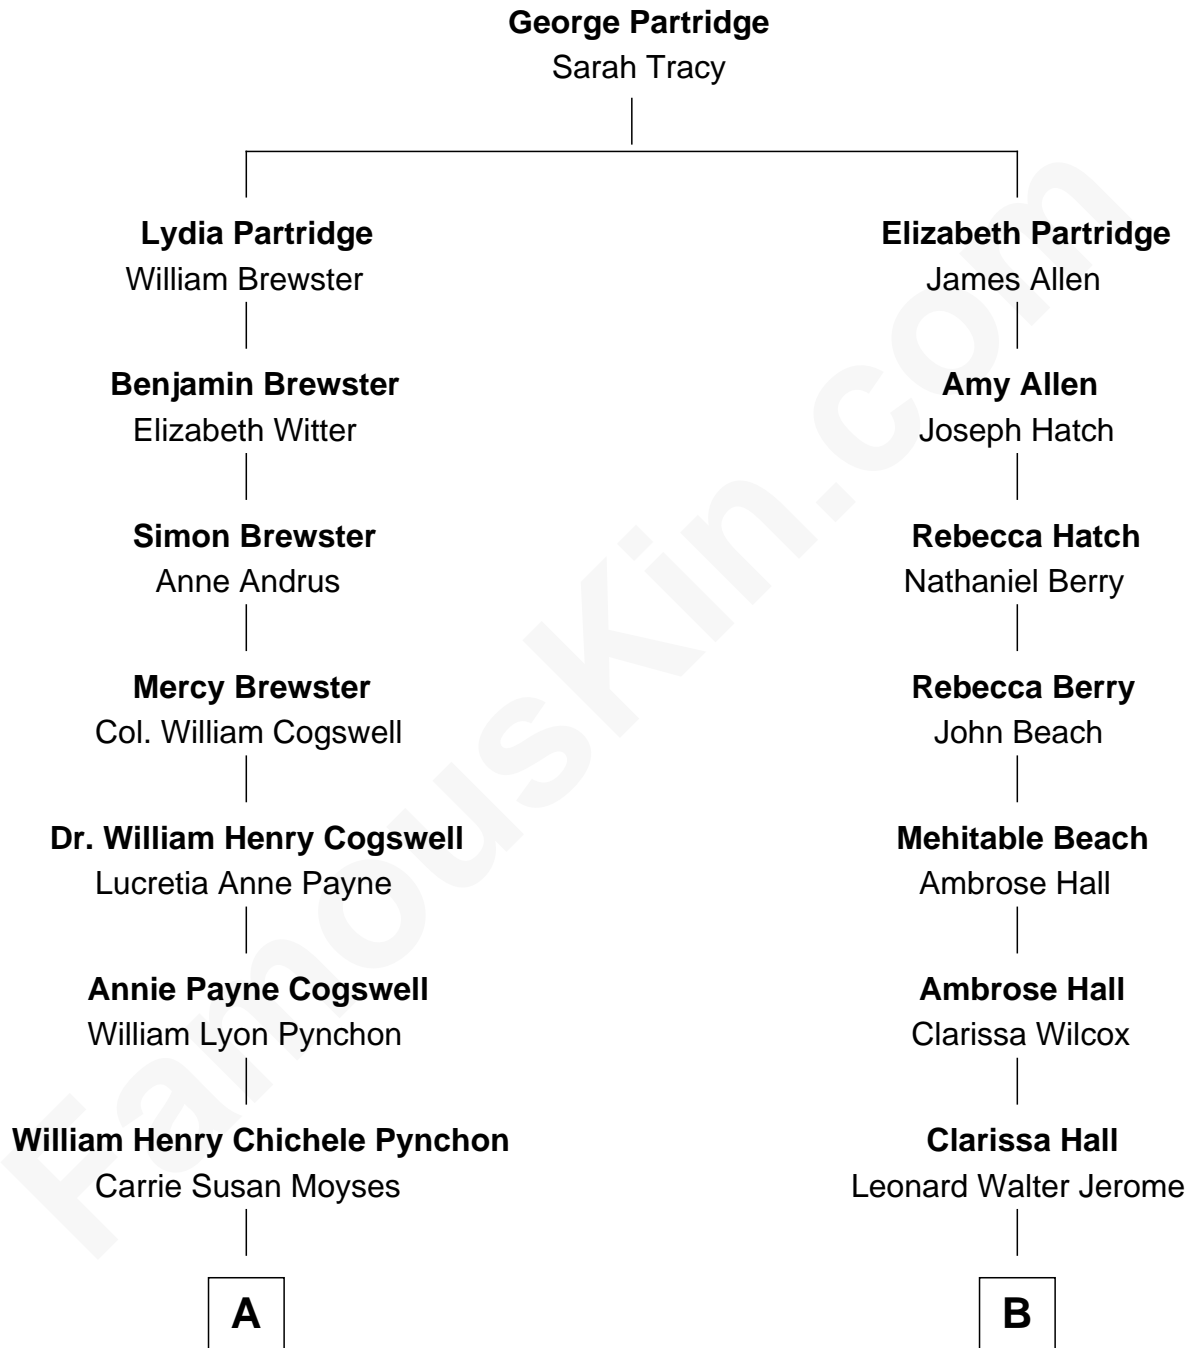

FamousKin.com
Relationship Chart of
Thomas Pynchon
American Novelist

8th cousin of
Sir Winston Churchill
Prime Minister of the United Kingdom

A

Thomas Ruggles Pynchon
Catherine Frances Bennett

Thomas Pynchon
Novelist

B

Jeanette Jerome
Randolph Henry Spencer-Churchill

Sir Winston Churchill
Prime Minister of the United Kingdom

FamousKin.com