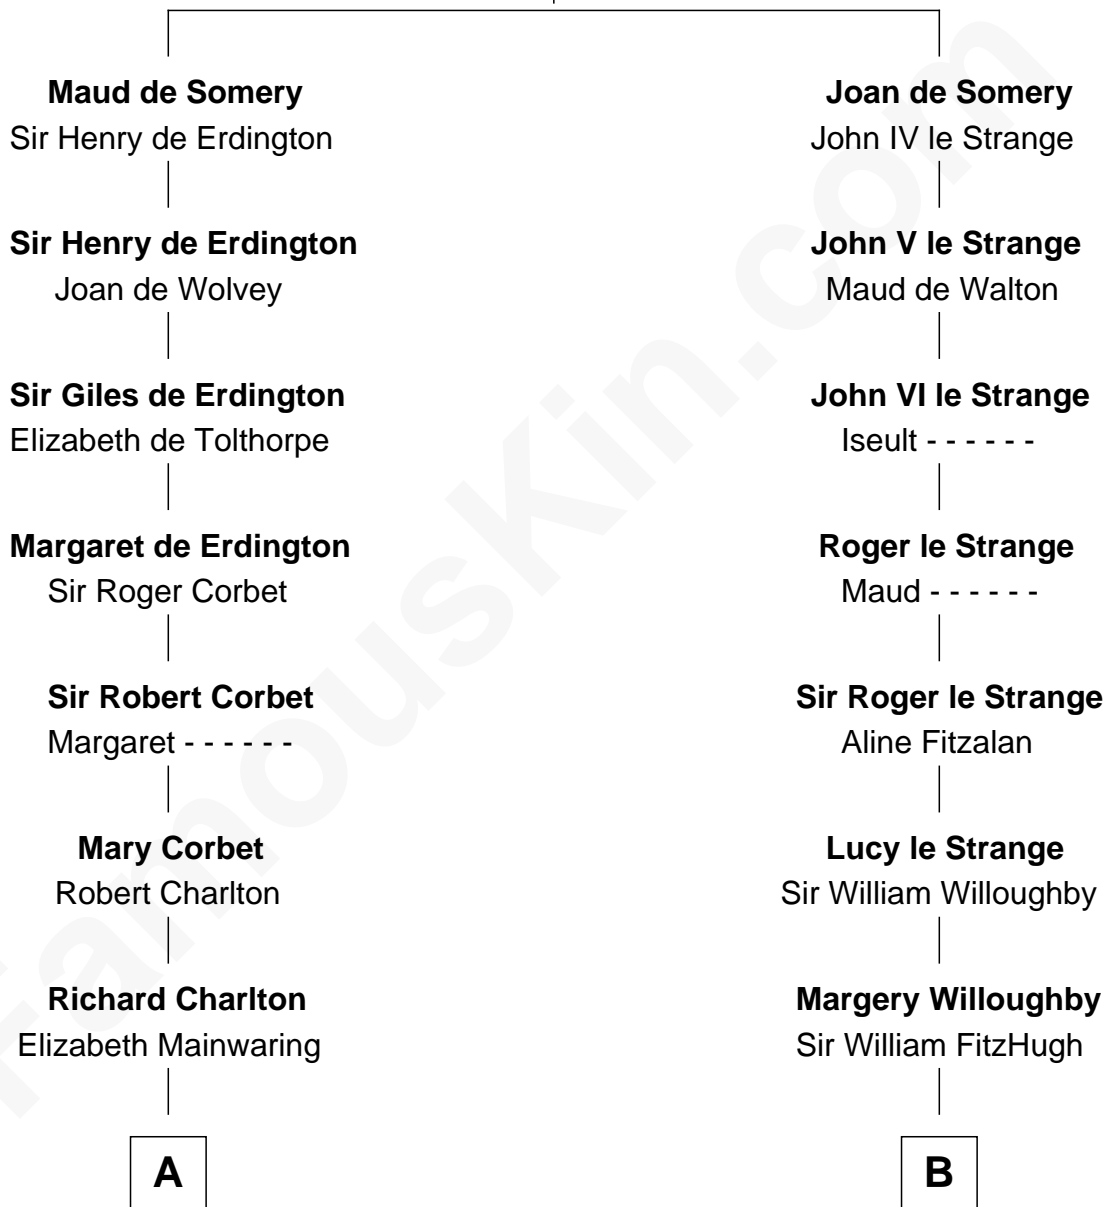

FamousKin.com
Relationship Chart of
Thomas Pynchon
American Novelist

20th cousin 1 time removed of
William Howard Taft
27th U.S. President

Sir Roger de Somery
 Nichole d'Aubenev

C

William Lyon Pynchon
Annie Payne Cogswell

William Henry Chichele Pynchon
Carrie Susan Moyses

Thomas Ruggles Pynchon
Catherine Frances Bennett

Thomas Pynchon
Novelist

D

Abner Rawson
Mary Allen

Rhoda Rawson
Aaron Taft

Peter Rawson Taft
Sylvia Howard

Alphonso Taft
Louisa Maria Torrey

William Howard Taft
27th U.S. President