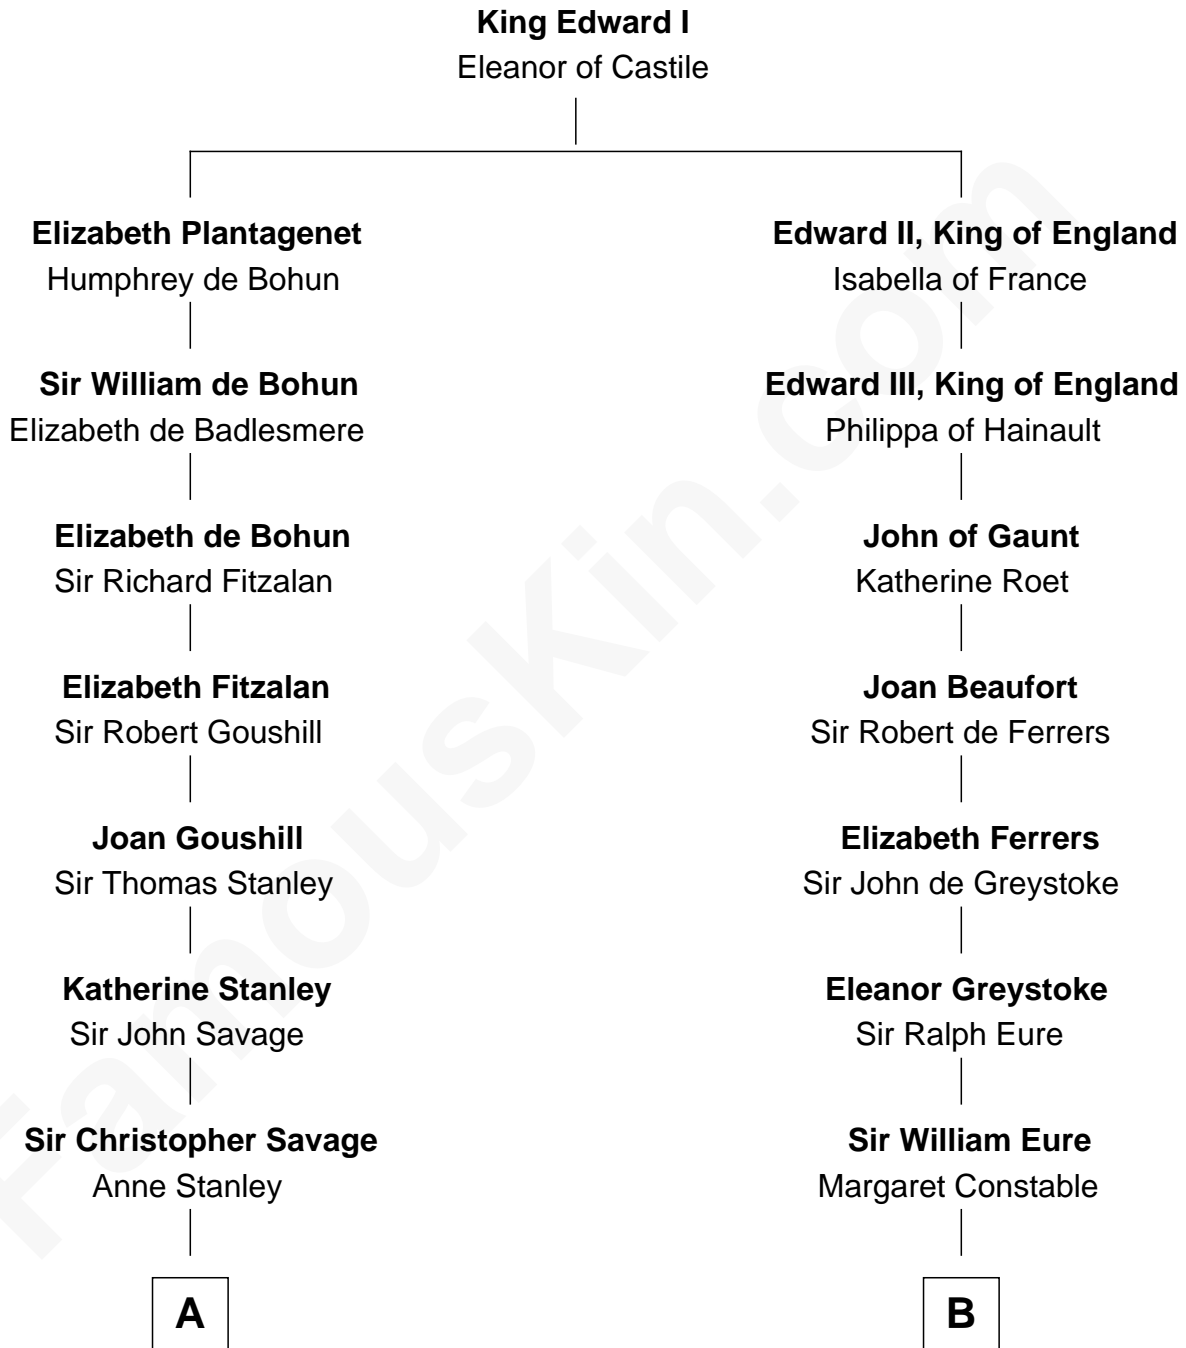

# FamousKin.com Relationship Chart of

**Thomas Pynchon**

*American Novelist*

20th cousin of

**William Howard Taft**

*27th U.S. President*

**C**

**William Lyon Pynchon**

Annie Payne Cogswell

**William Henry Chichele Pynchon**

Carrie Susan Moyses

**Thomas Ruggles Pynchon**

Catherine Frances Bennett

**Thomas Pynchon**

*Novelist*

**D**

**Rhoda Rawson**

Aaron Taft

**Peter Rawson Taft**

Sylvia Howard

**Alphonso Taft**

Louisa Maria Torrey

**William Howard Taft**

*27th U.S. President*