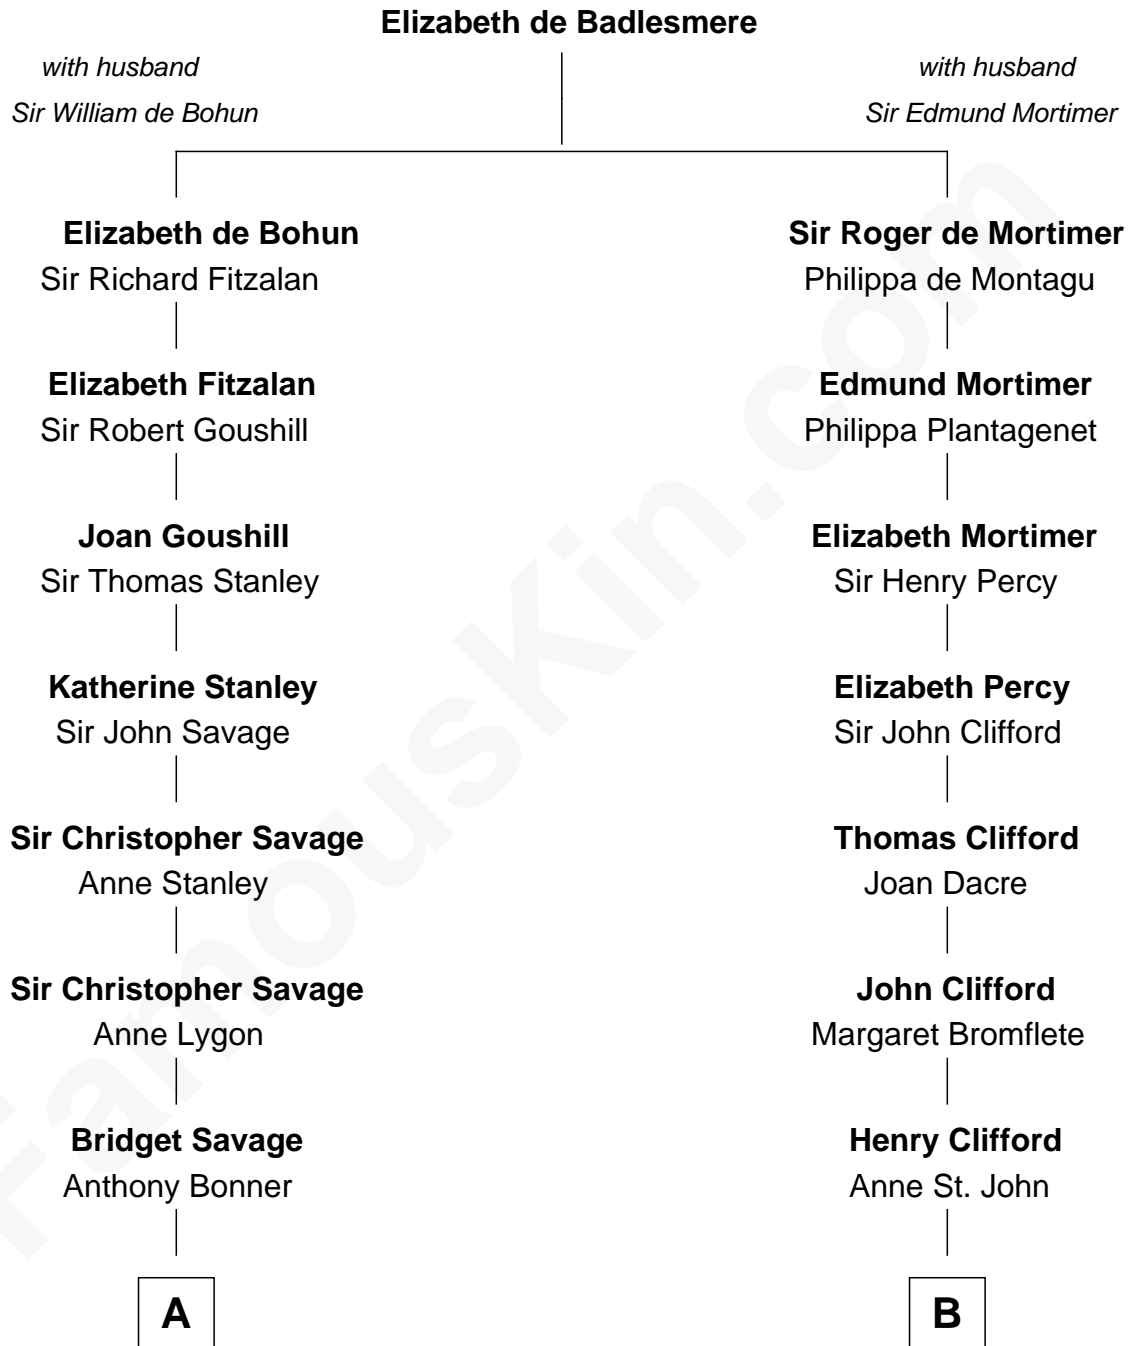

## Relationship Chart of

### Thomas Pynchon

American Novelist

18th cousin 1 time removed of

**William Howard Taft**  
27th U.S. President

**C**

**Thomas Ruggles Pynchon**  
Catherine Frances Bennett

**Thomas Pynchon**  
*Novelist*

**D**

**Peter Rawson Taft**  
Sylvia Howard

**Alphonso Taft**  
Louisa Maria Torrey

**William Howard Taft**  
*27th U.S. President*

FamousKin.com