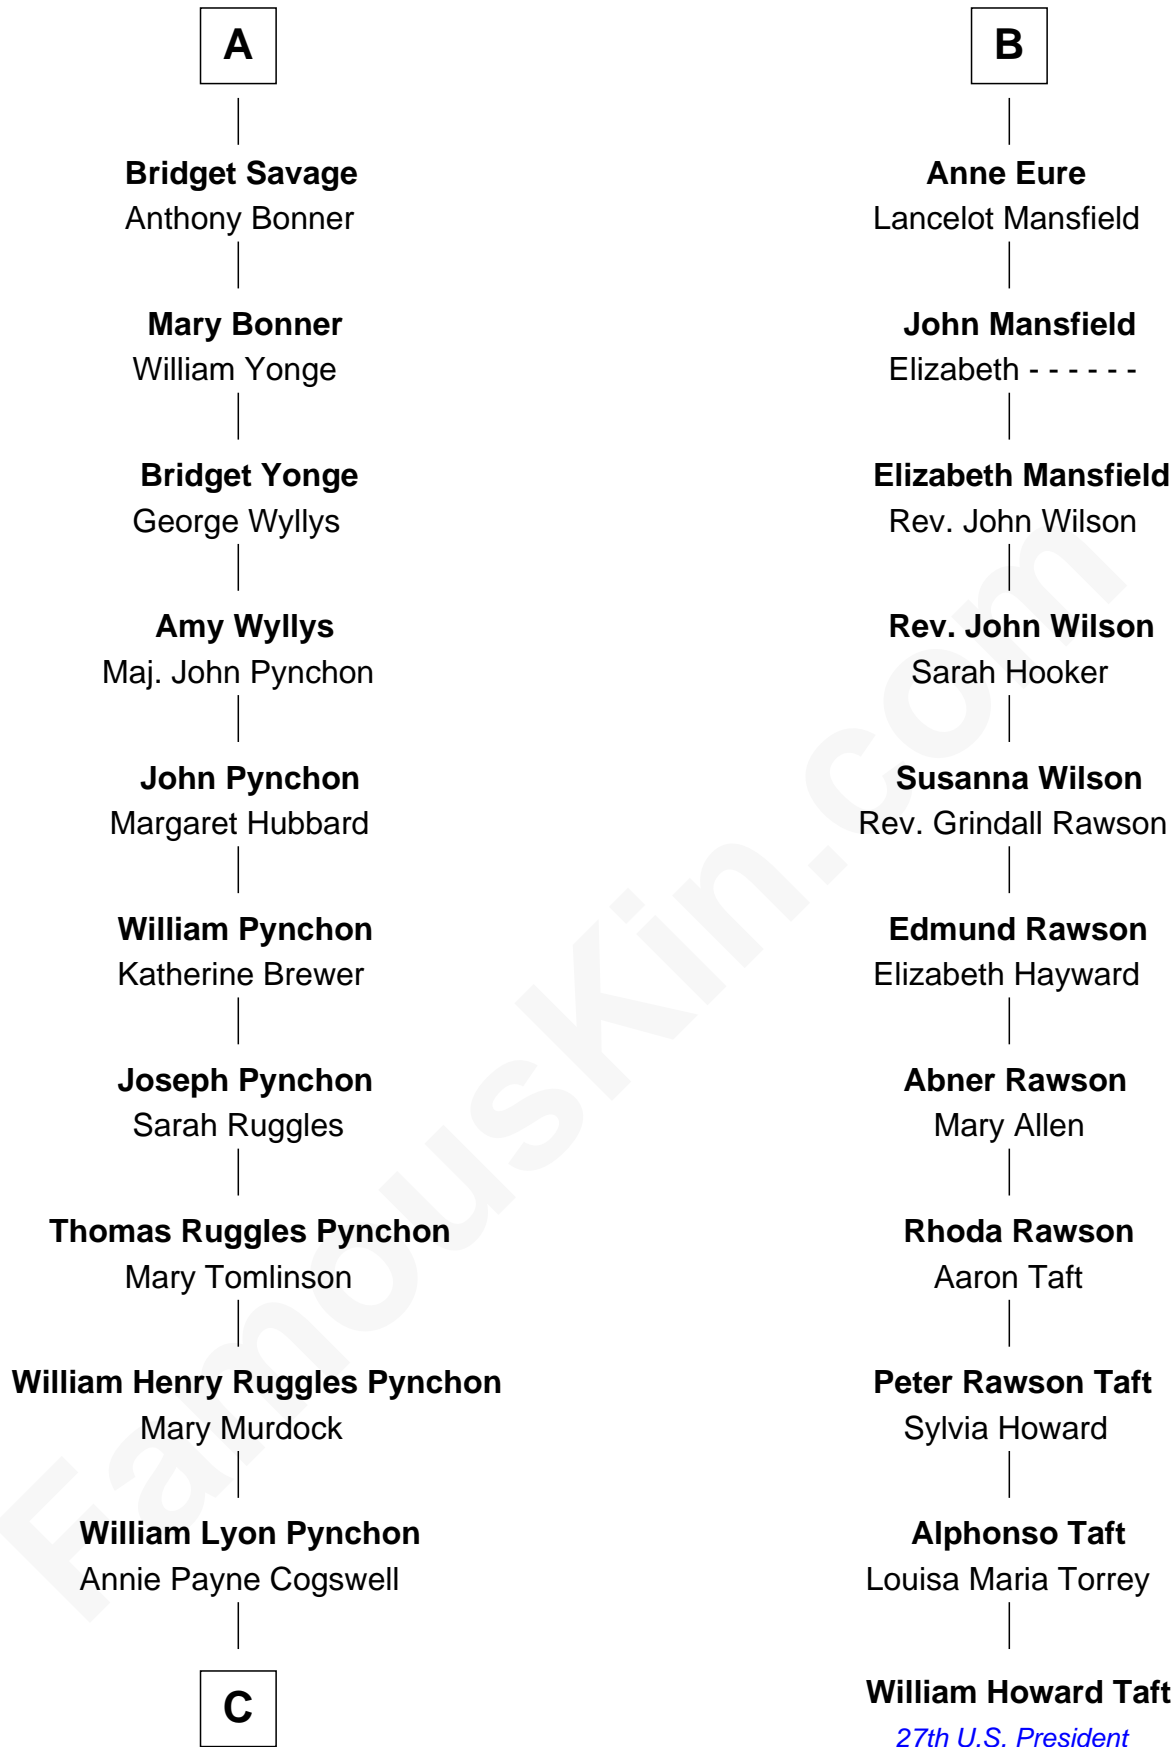

FamousKin.com

Relationship Chart of

Thomas Pynchon

American Novelist

17th cousin 2 times removed of

William Howard Taft
27th U.S. President

Edmund Fitzalan
Alice de Warenne

Richard Fitzalan
Eleanor Plantagenet

Aline Fitzalan
Sir Roger le Strange

Sir Richard Fitzalan
Elizabeth de Bohun

Lucy le Strange
Sir William Willoughby

Elizabeth Fitzalan
Sir Robert Goushill

Margery Willoughby
Sir William FitzHugh

Joan Goushill
Sir Thomas Stanley

Maud FitzHugh
Sir William Bowes

Katherine Stanley
Sir John Savage

Sir Ralph Bowes
Margery Conyers

Sir Christopher Savage
Anne Stanley

Sir Ralph Bowes
Elizabeth Clifford

Sir Christopher Savage
Anne Lygon

Margery Bowes
Sir Ralph Eure

A

B

C

William Henry Chichele Pynchon

Carrie Susan Moyses

Thomas Ruggles Pynchon

Catherine Frances Bennett

Thomas Pynchon