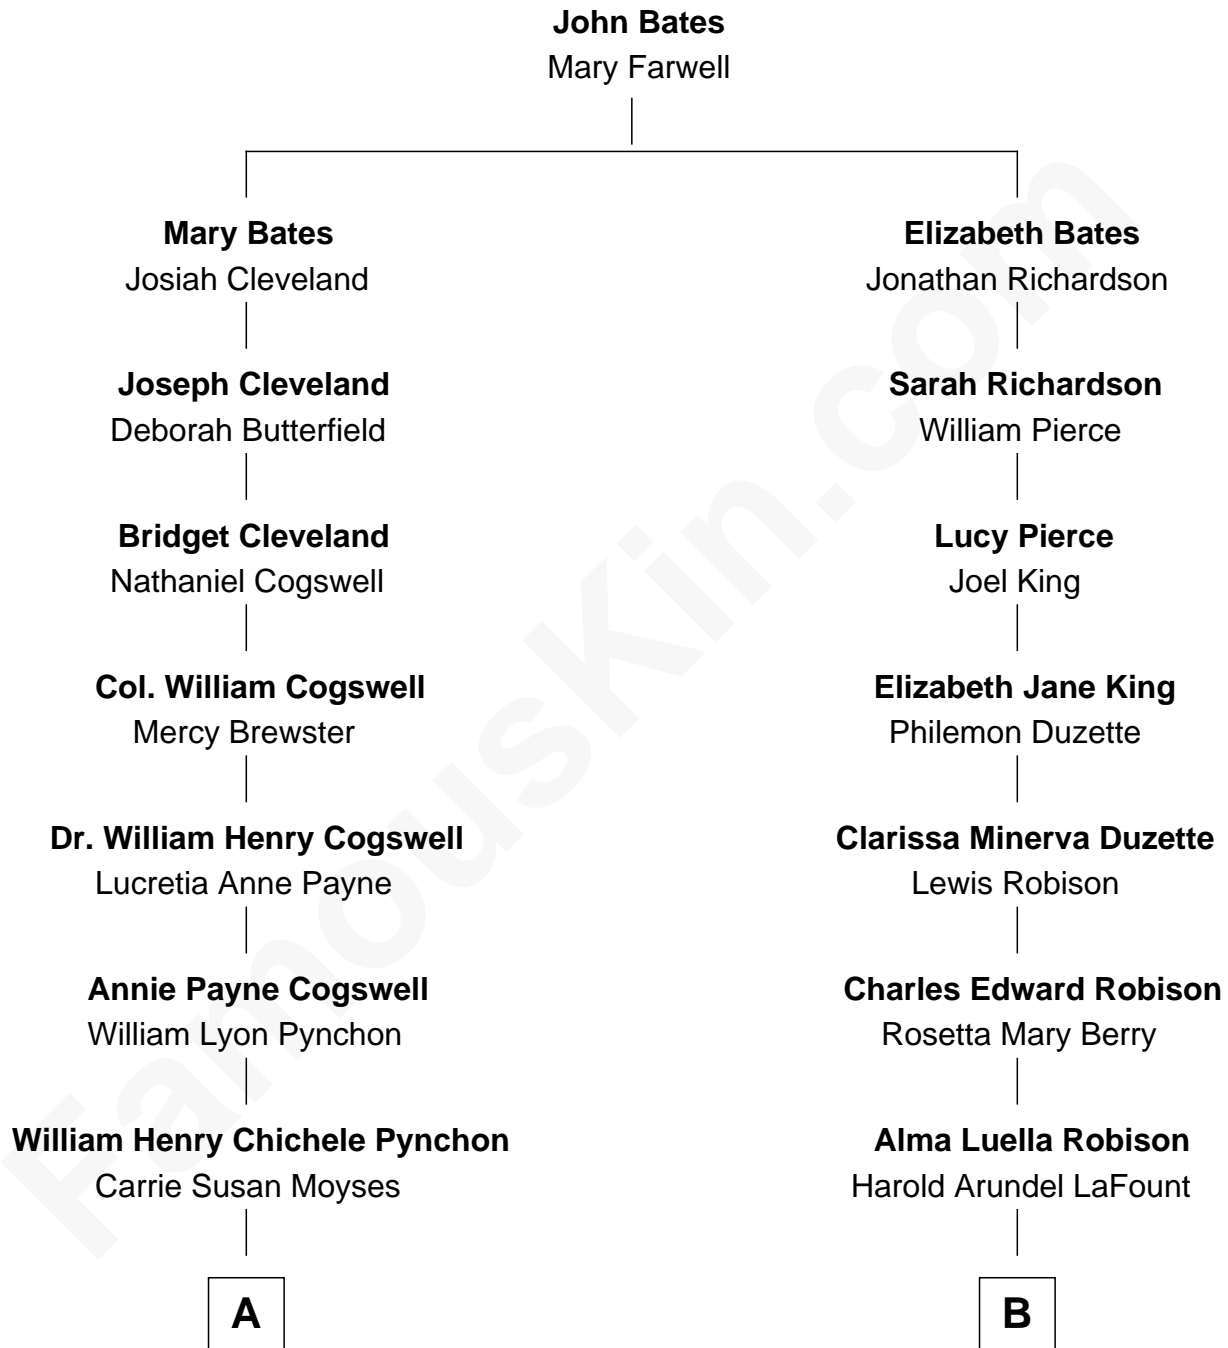

FamousKin.com Relationship Chart of

Thomas Pynchon

American Novelist

8th cousin of

Mitt Romney

70th Governor of Massachusetts

A

Thomas Ruggles Pynchon
Catherine Frances Bennett

Thomas Pynchon
Novelist

B

Lenore Emily LaFount
George Wilcken Romney

Mitt Romney
70th Governor of Massachusetts

FamousKin.com