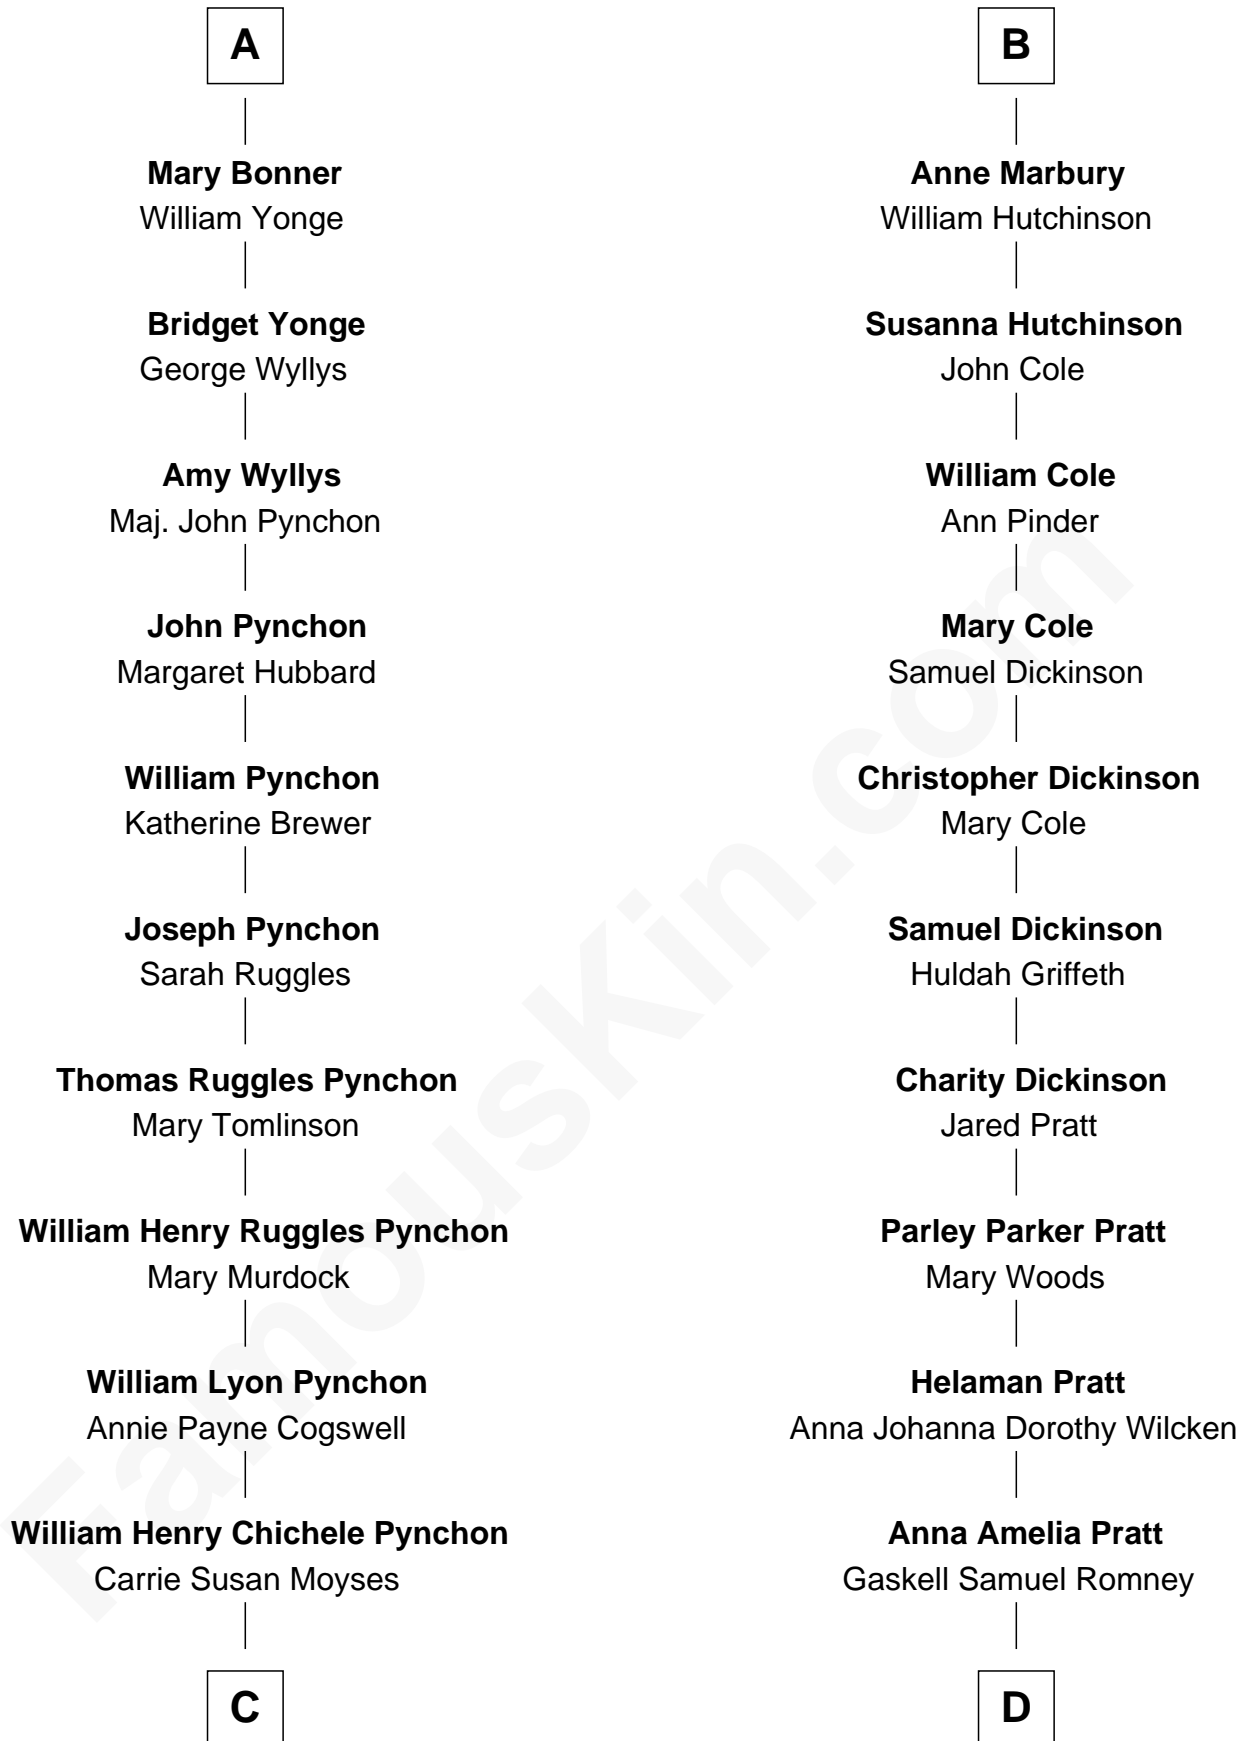

# FamousKin.com Relationship Chart of

**Thomas Pynchon**

*American Novelist*

18th cousin of

**Mitt Romney**

*70th Governor of Massachusetts*

**C**

**Thomas Ruggles Pynchon**  
Catherine Frances Bennett

**Thomas Pynchon**  
*Novelist*

**D**

**George Wilcken Romney**  
Lenore Emily LaFount

**Mitt Romney**  
*70th Governor of Massachusetts*

FamousKin.com