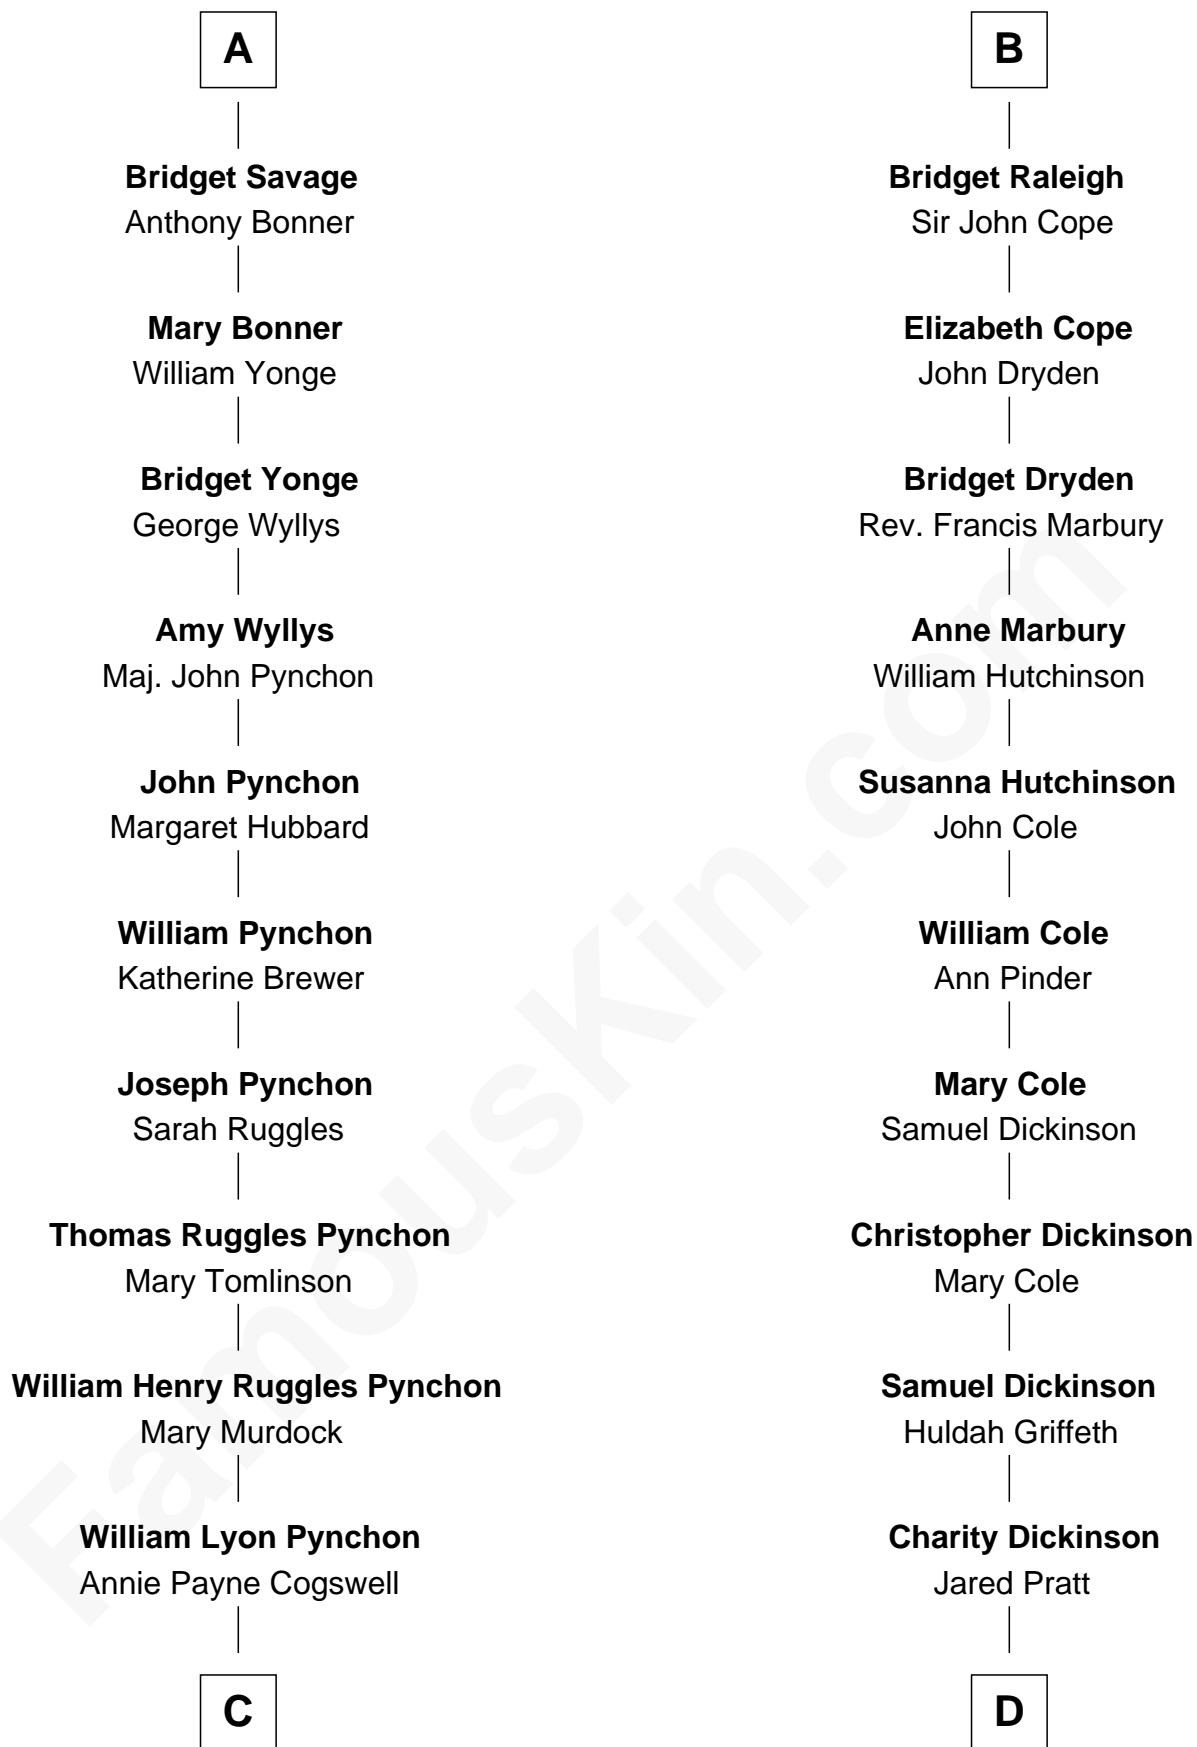

FamousKin.com
Relationship Chart of
Thomas Pynchon
American Novelist

19th cousin 2 times removed of
Mitt Romney
70th Governor of Massachusetts

Edmund Fitzalan
 Alice de Warenne

Richard Fitzalan
 Eleanor Plantagenet

Sir Richard Fitzalan
 Elizabeth de Bohun

Elizabeth Fitzalan
 Sir Robert Goushill

Joan Goushill
 Sir Thomas Stanley

Katherine Stanley
 Sir John Savage

Sir Christopher Savage
 Anne Stanley

Sir Christopher Savage
 Anne Lygon

A

Mary Fitzalan
 John le Strange

Ankaret le Strange
 Sir Richard Talbot

Mary Talbot
 Sir Thomas Greene

Sir Thomas Greene
 Phillippa Ferrers

Elizabeth Greene
 William Raleigh

Sir Edward Raleigh
 Margaret Verney

Sir Edward Raleigh
 Anne Chamberlayne

B

C

William Henry Chichele Pynchon

Carrie Susan Moyses

Thomas Ruggles Pynchon

Catherine Frances Bennett

Thomas Pynchon