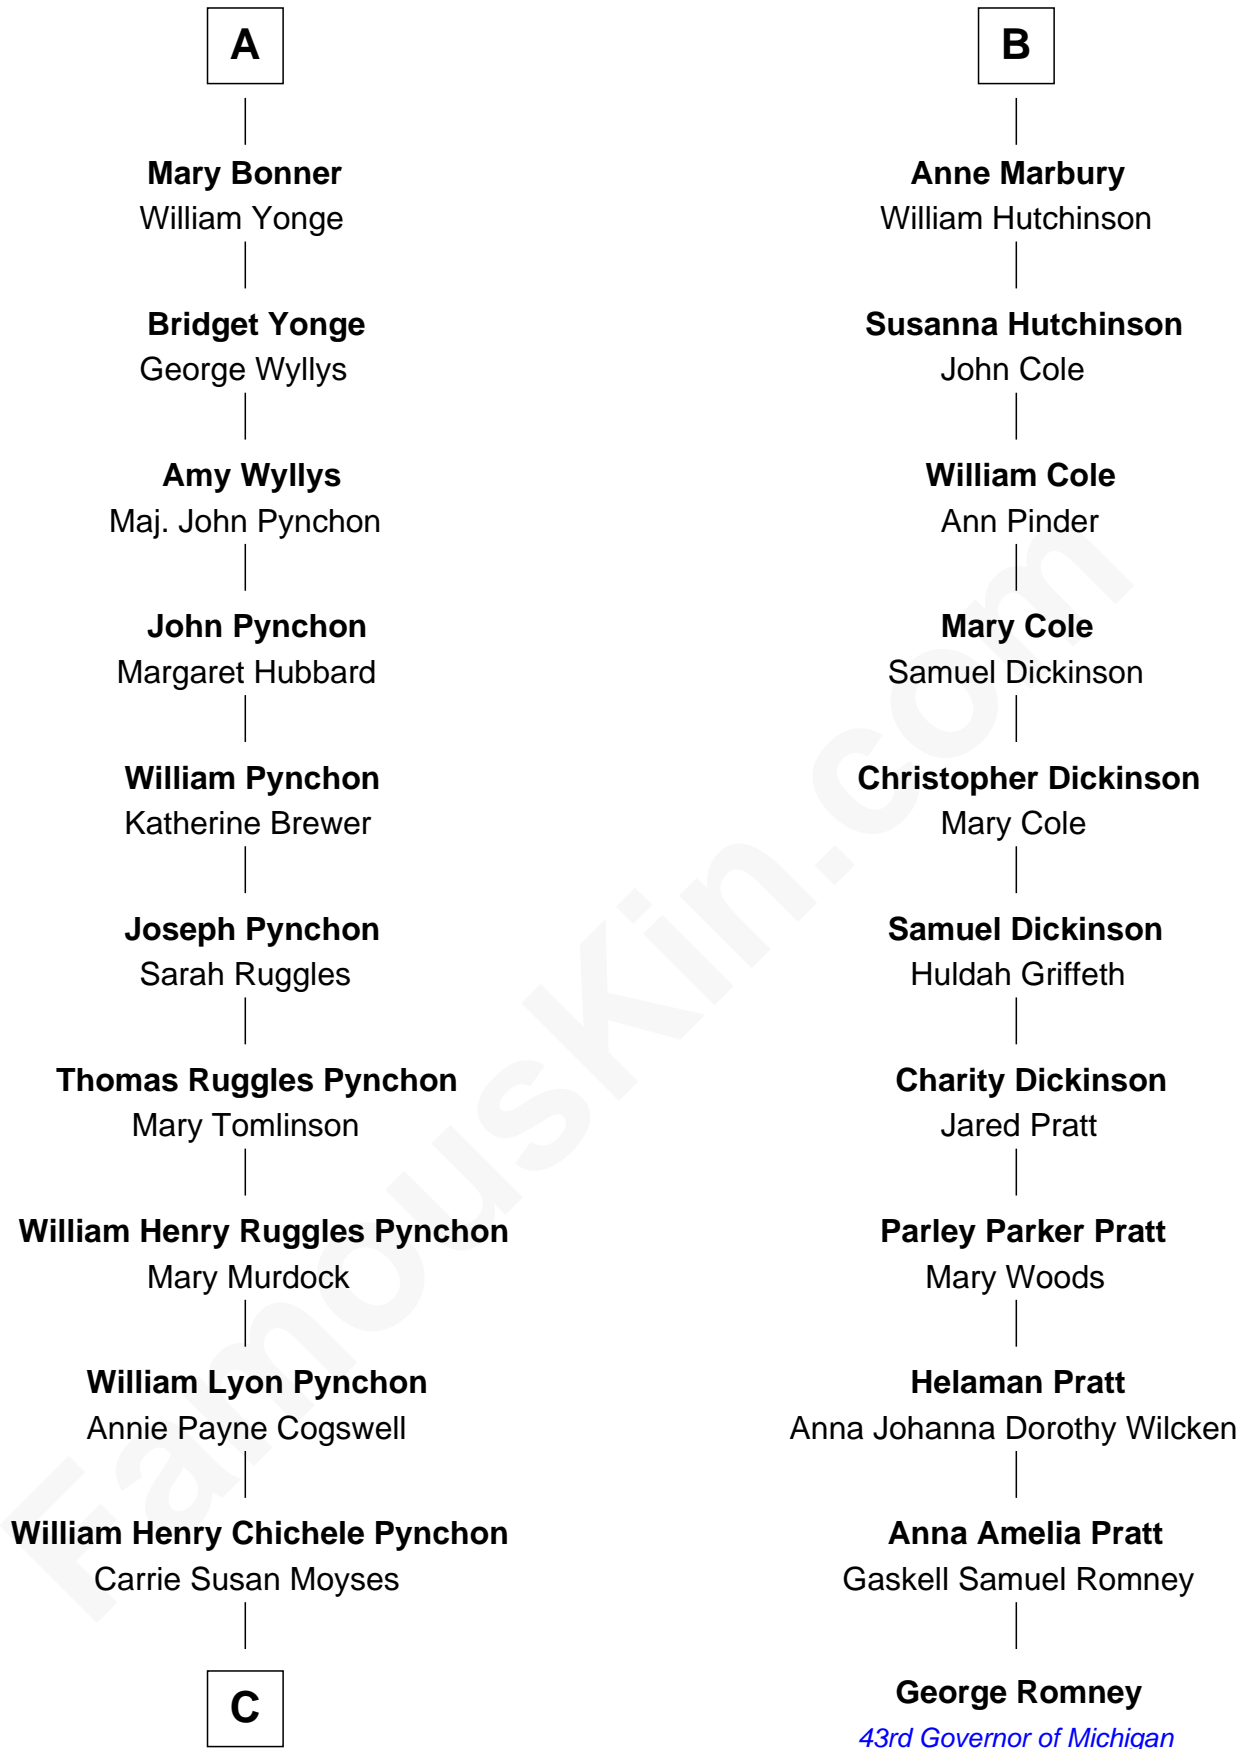

FamousKin.com
Relationship Chart of
Thomas Pynchon
American Novelist

17th cousin 1 time removed of
George Romney
43rd Governor of Michigan

C

—
Thomas Ruggles Pynchon

Catherine Frances Bennett

—
Thomas Pynchon

Novelist

FamousKin.com