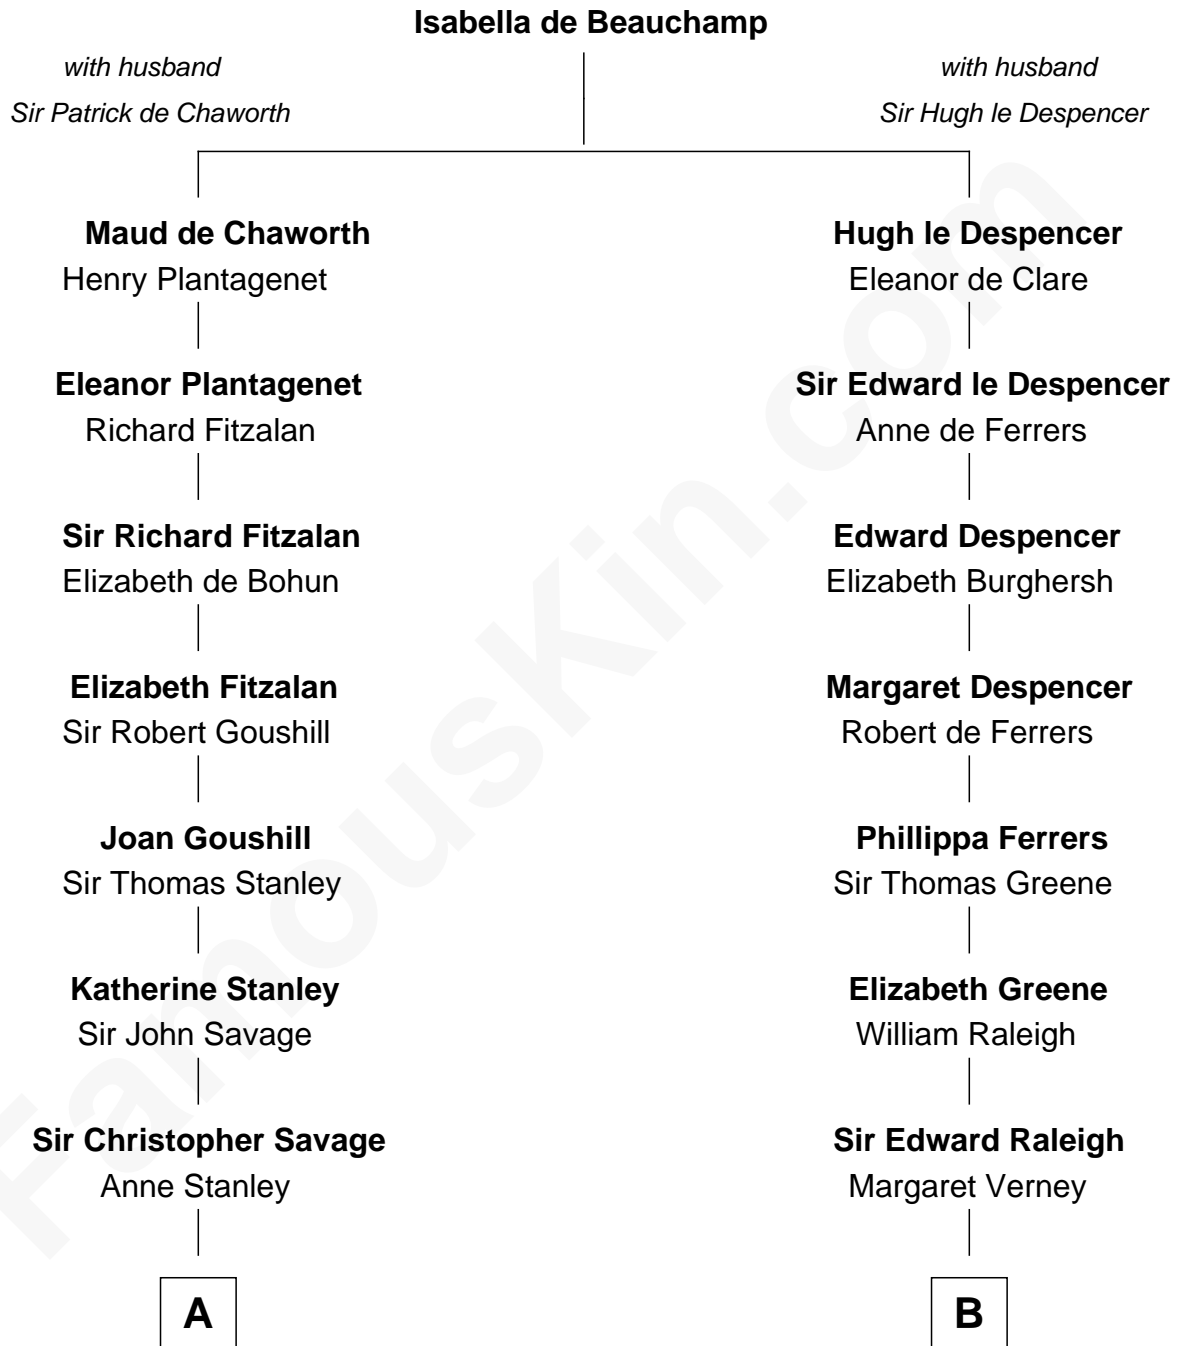

FamousKin.com

Relationship Chart of

Thomas Pynchon

American Novelist

20th cousin 1 time removed of

George Romney
43rd Governor of Michigan

C

William Lyon Pynchon
Annie Payne Cogswell

William Henry Chichele Pynchon
Carrie Susan Moyses

Thomas Ruggles Pynchon
Catherine Frances Bennett

Thomas Pynchon
Novelist

D

Charity Dickinson
Jared Pratt

Parley Parker Pratt
Mary Woods

Helaman Pratt
Anna Johanna Dorothy Wilcken

Anna Amelia Pratt
Gaskell Samuel Romney

George Romney
43rd Governor of Michigan