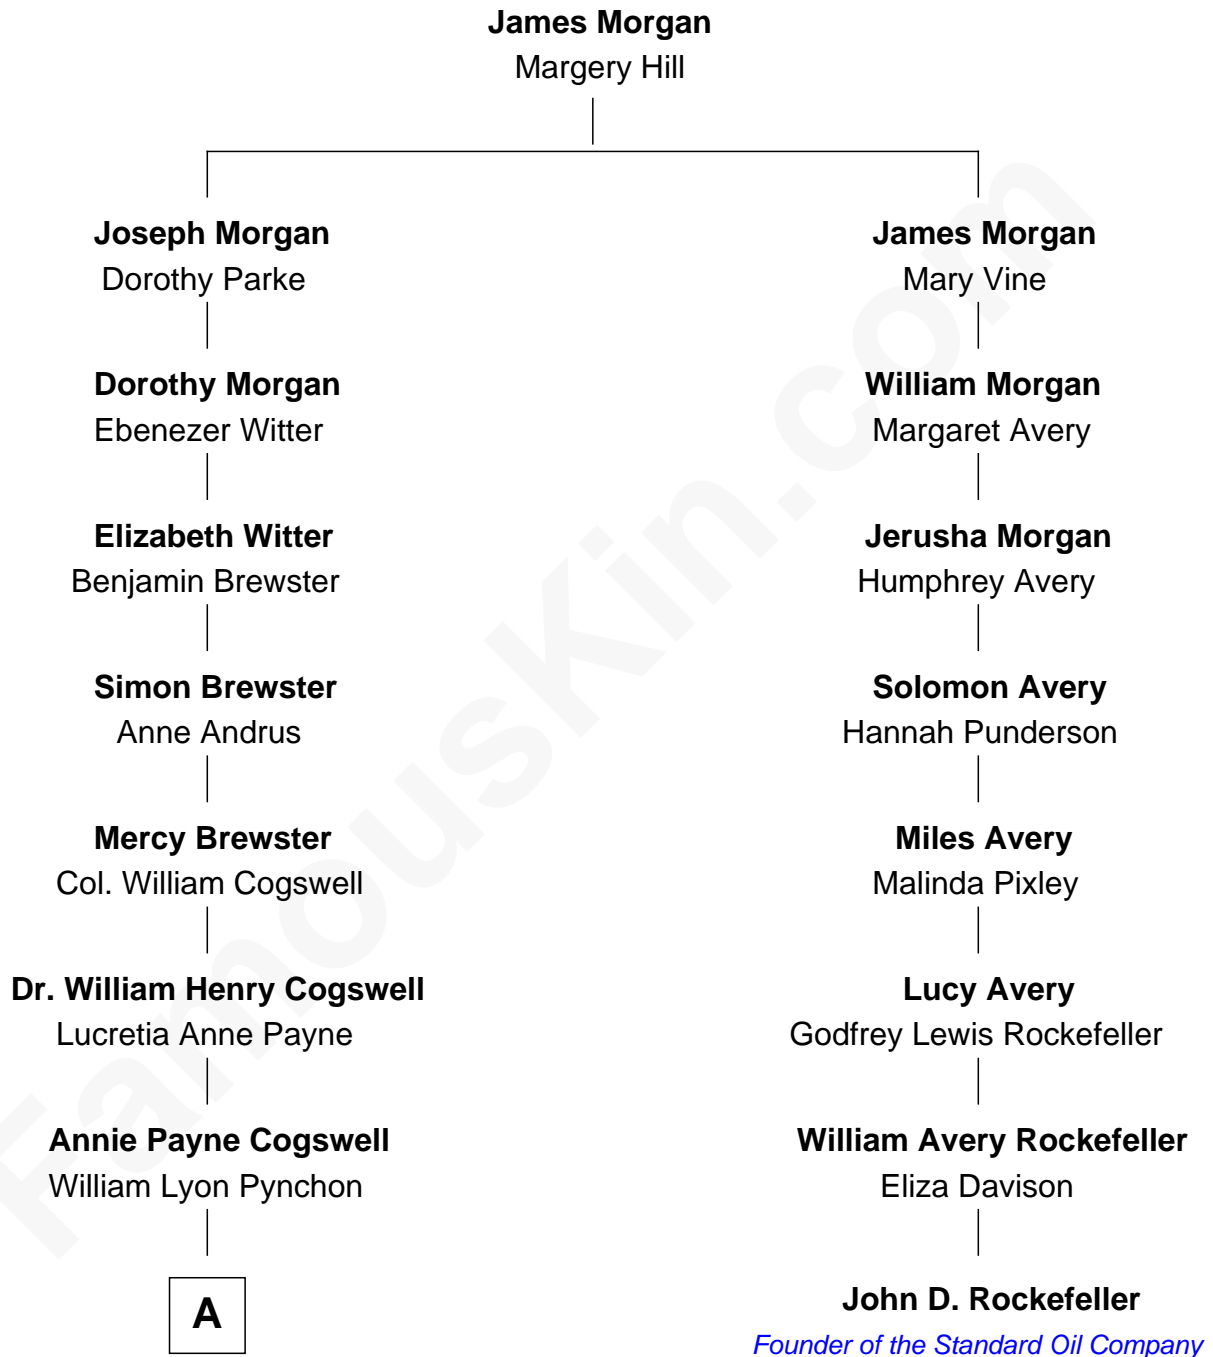

**FamousKin.com**  
**Relationship Chart of**  
**Thomas Pynchon**  
*American Novelist*

7th cousin 2 times removed of

**John D. Rockefeller**  
*Founder of the Standard Oil Company*

**A**

William Henry Chichele Pynchon

Carrie Susan Moyses

Thomas Ruggles Pynchon

Catherine Frances Bennett

Thomas Pynchon

*Novelist*

FamousKin.com