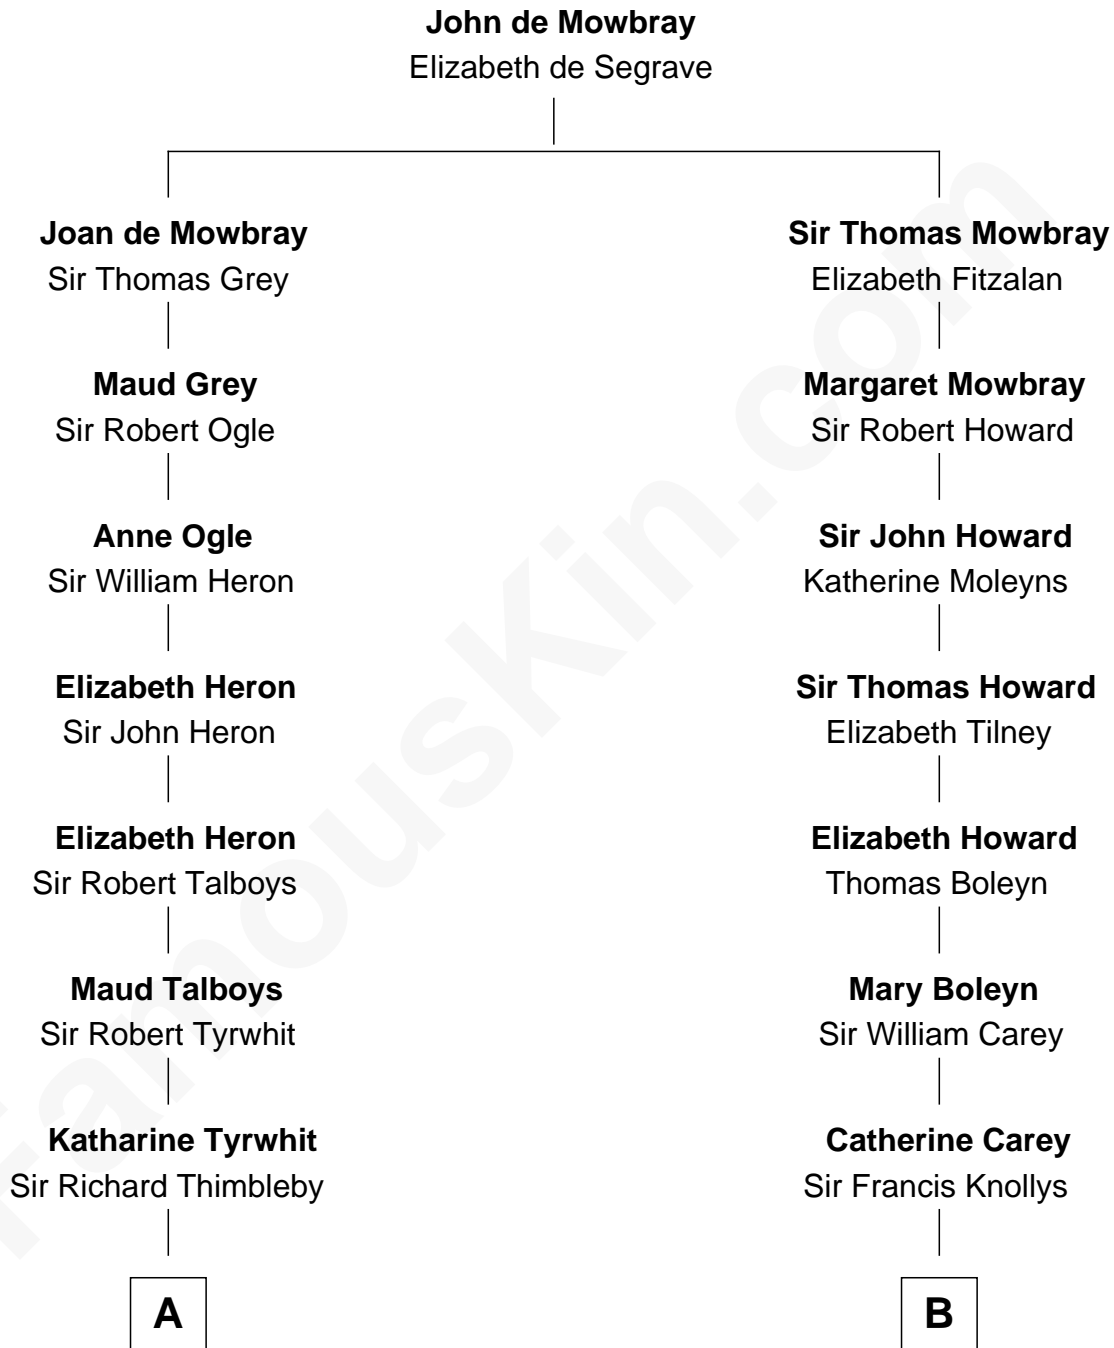

FamousKin.com
Relationship Chart of
Thomas Pynchon
American Novelist

17th cousin 2 times removed of

John D. Rockefeller
Founder of the Standard Oil Company

C

William Henry Chichele Pynchon

Carrie Susan Moyses

Thomas Ruggles Pynchon

Catherine Frances Bennett

Thomas Pynchon

Novelist

FamousKin.com