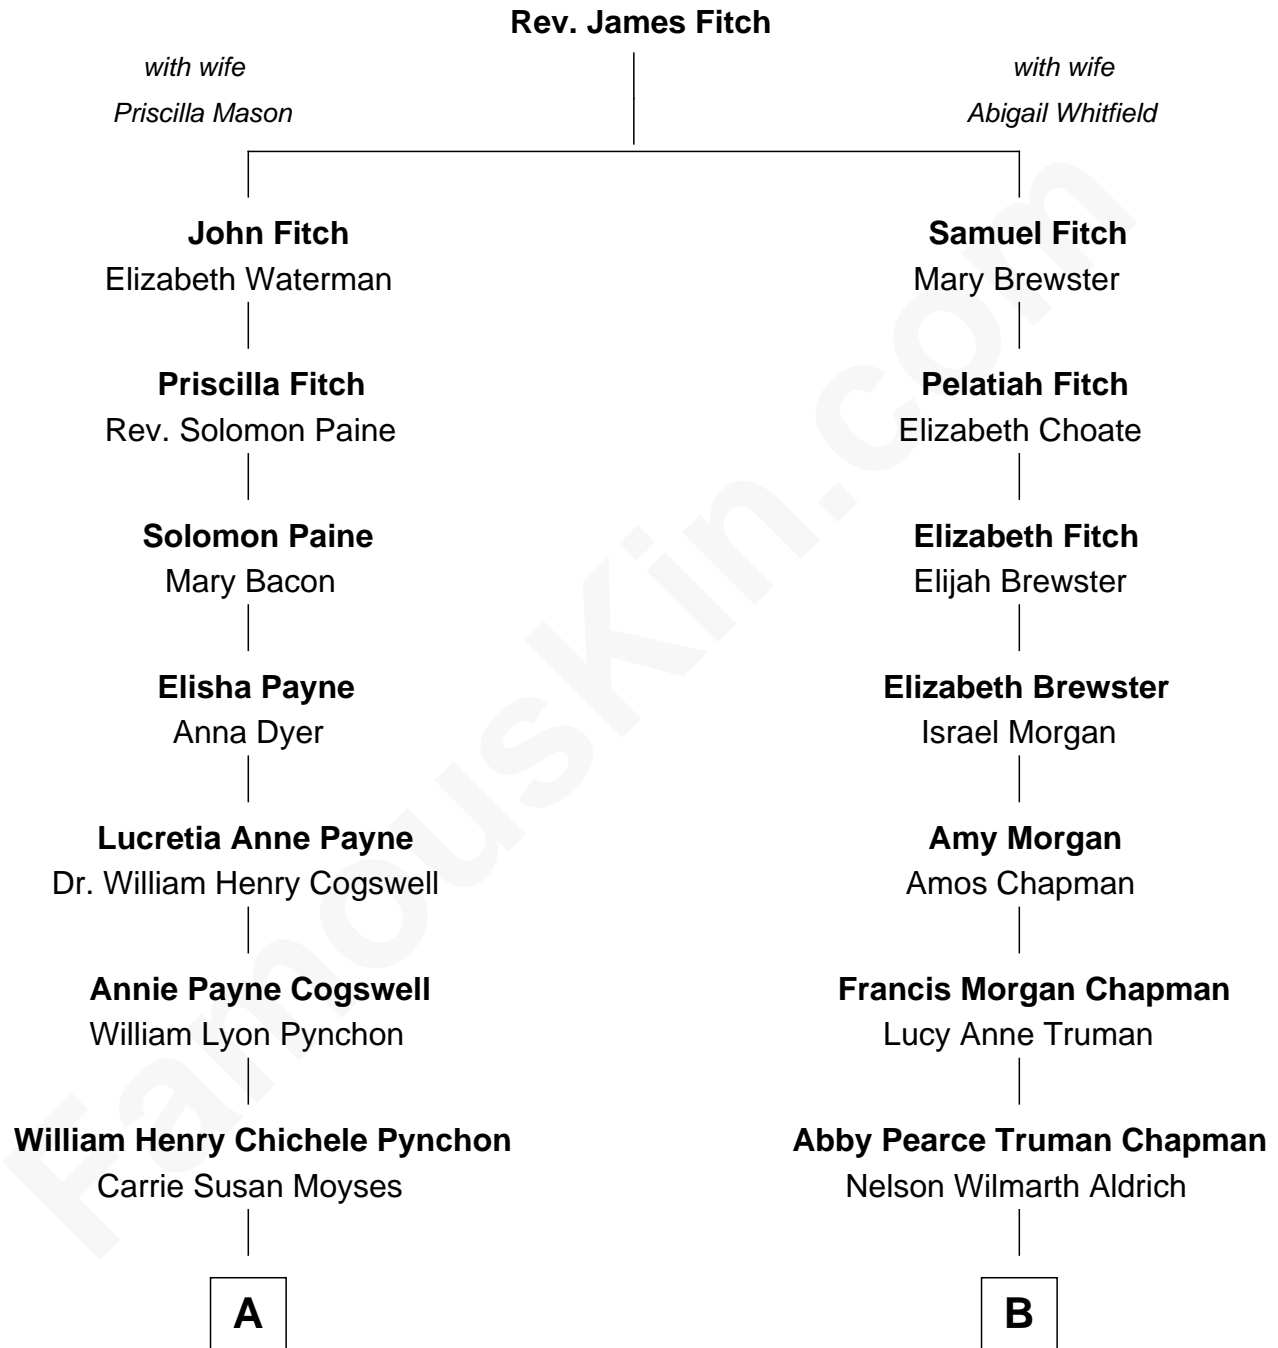

FamousKin.com Relationship Chart of

Thomas Pynchon

American Novelist

8th cousin of

Nelson Rockefeller

41st U.S. Vice-President

A

Thomas Ruggles Pynchon
Catherine Frances Bennett

Thomas Pynchon
Novelist

B

Abby Greene Aldrich
John Davison Rockefeller

Nelson Rockefeller
41st U.S. Vice-President

FamousKin.com