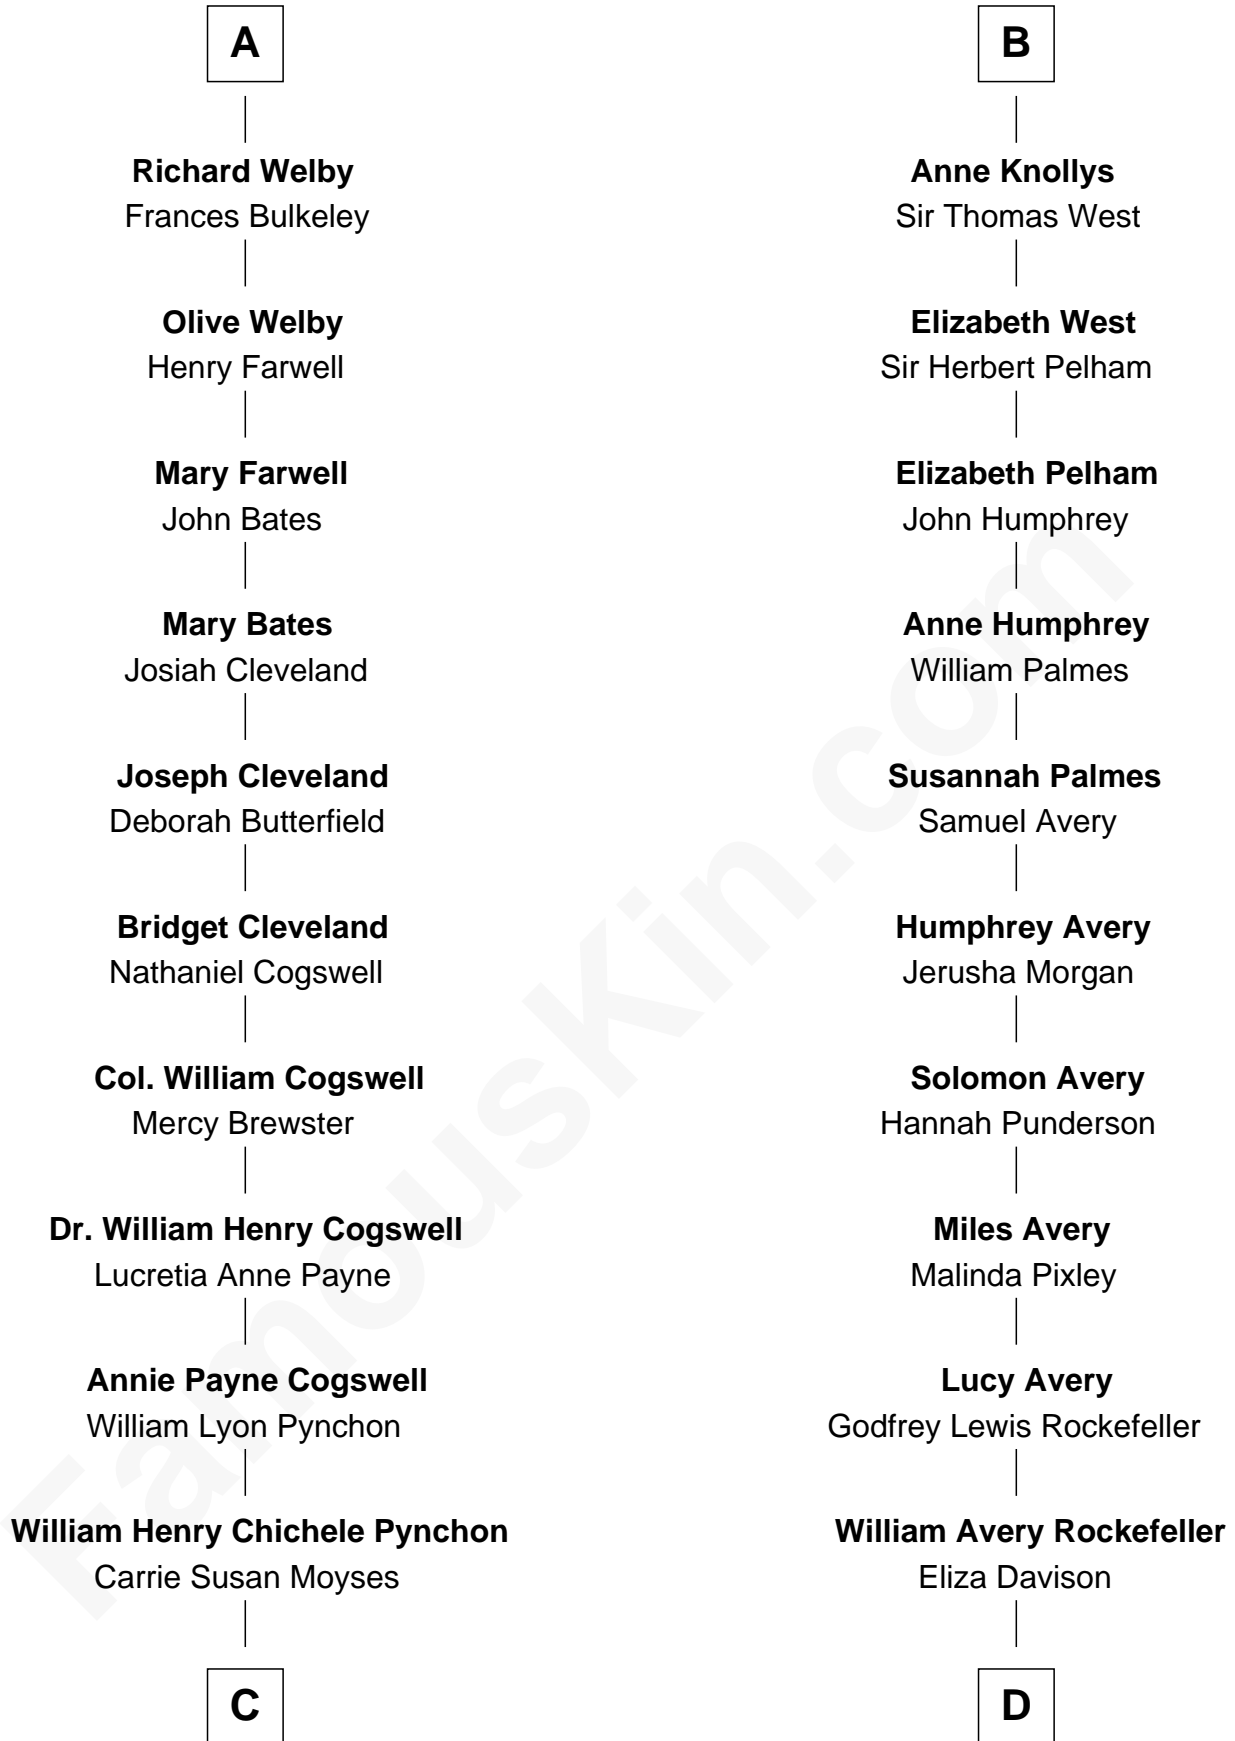

**FamousKin.com**  
**Relationship Chart of**  
**Thomas Pynchon**  
*American Novelist*

18th cousin 1 time removed of

**Nelson Rockefeller**  
*41st U.S. Vice-President*

**C**

**Thomas Ruggles Pynchon**  
Catherine Frances Bennett

**Thomas Pynchon**  
*Novelist*

**D**

**John Davison Rockefeller**  
Laura Celestia Spelman

**John Davison Rockefeller**  
Abby Greene Aldrich

**Nelson Rockefeller**  
*41st U.S. Vice-President*

FamousKin.com