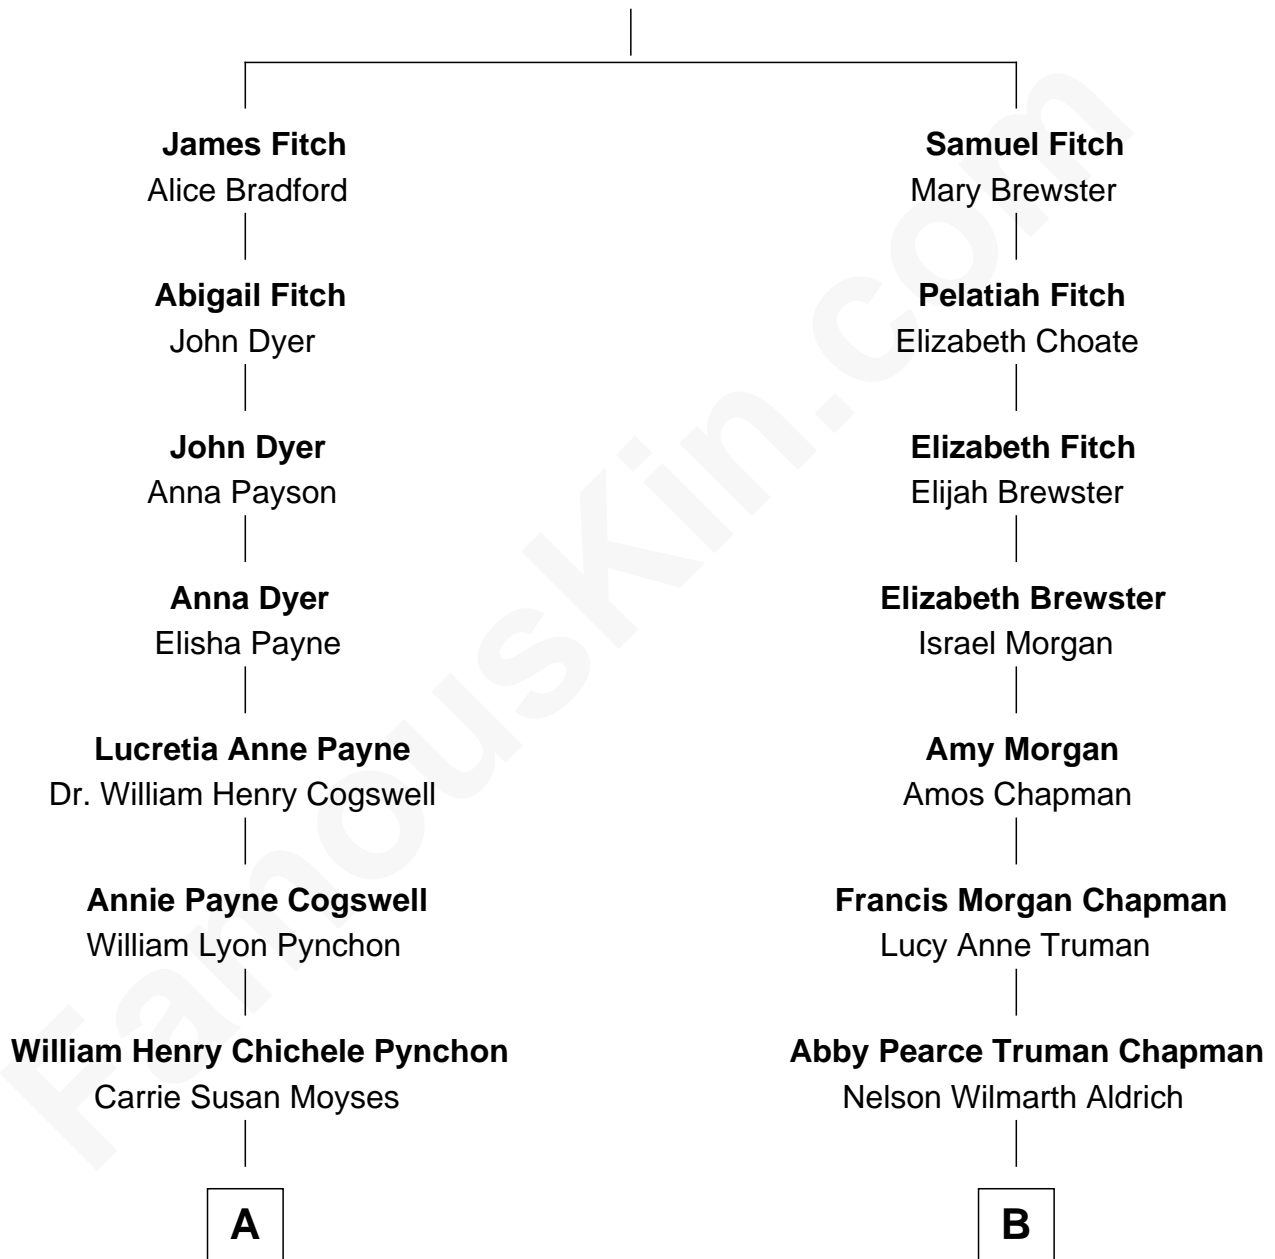

# FamousKin.com Relationship Chart of

**Thomas Pynchon**

*American Novelist*

8th cousin of

**Nelson Rockefeller**

*41st U.S. Vice-President*

**Abigail Whitfield**

Rev. James Fitch

**A**

**Thomas Ruggles Pynchon**  
Catherine Frances Bennett

**Thomas Pynchon**  
*Novelist*

**B**

**Abby Greene Aldrich**  
John Davison Rockefeller

**Nelson Rockefeller**  
*41st U.S. Vice-President*

FamousKin.com