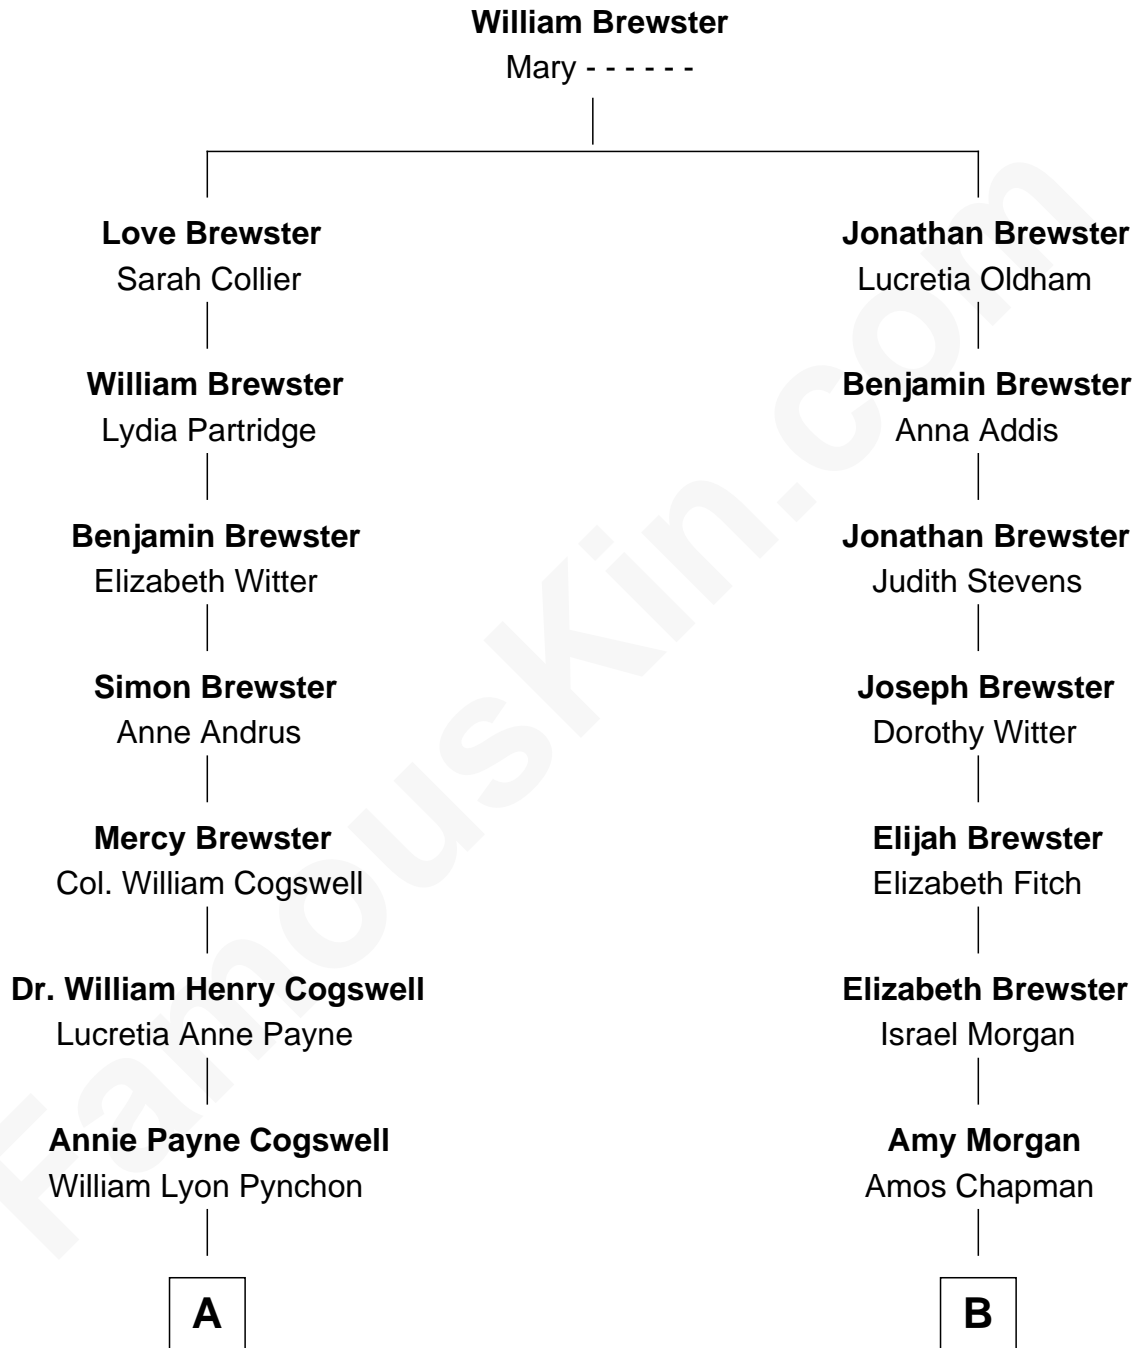

FamousKin.com
Relationship Chart of
Thomas Pynchon
American Novelist

9th cousin 1 time removed of

Nelson Rockefeller
41st U.S. Vice-President

A

William Henry Chichele Pynchon

Carrie Susan Moyses

Thomas Ruggles Pynchon

Catherine Frances Bennett

Thomas Pynchon

Novelist

B

Francis Morgan Chapman

Lucy Anne Truman

Abby Pearce Truman Chapman

Nelson Wilmarth Aldrich

Abby Greene Aldrich

John Davison Rockefeller

Nelson Rockefeller

41st U.S. Vice-President