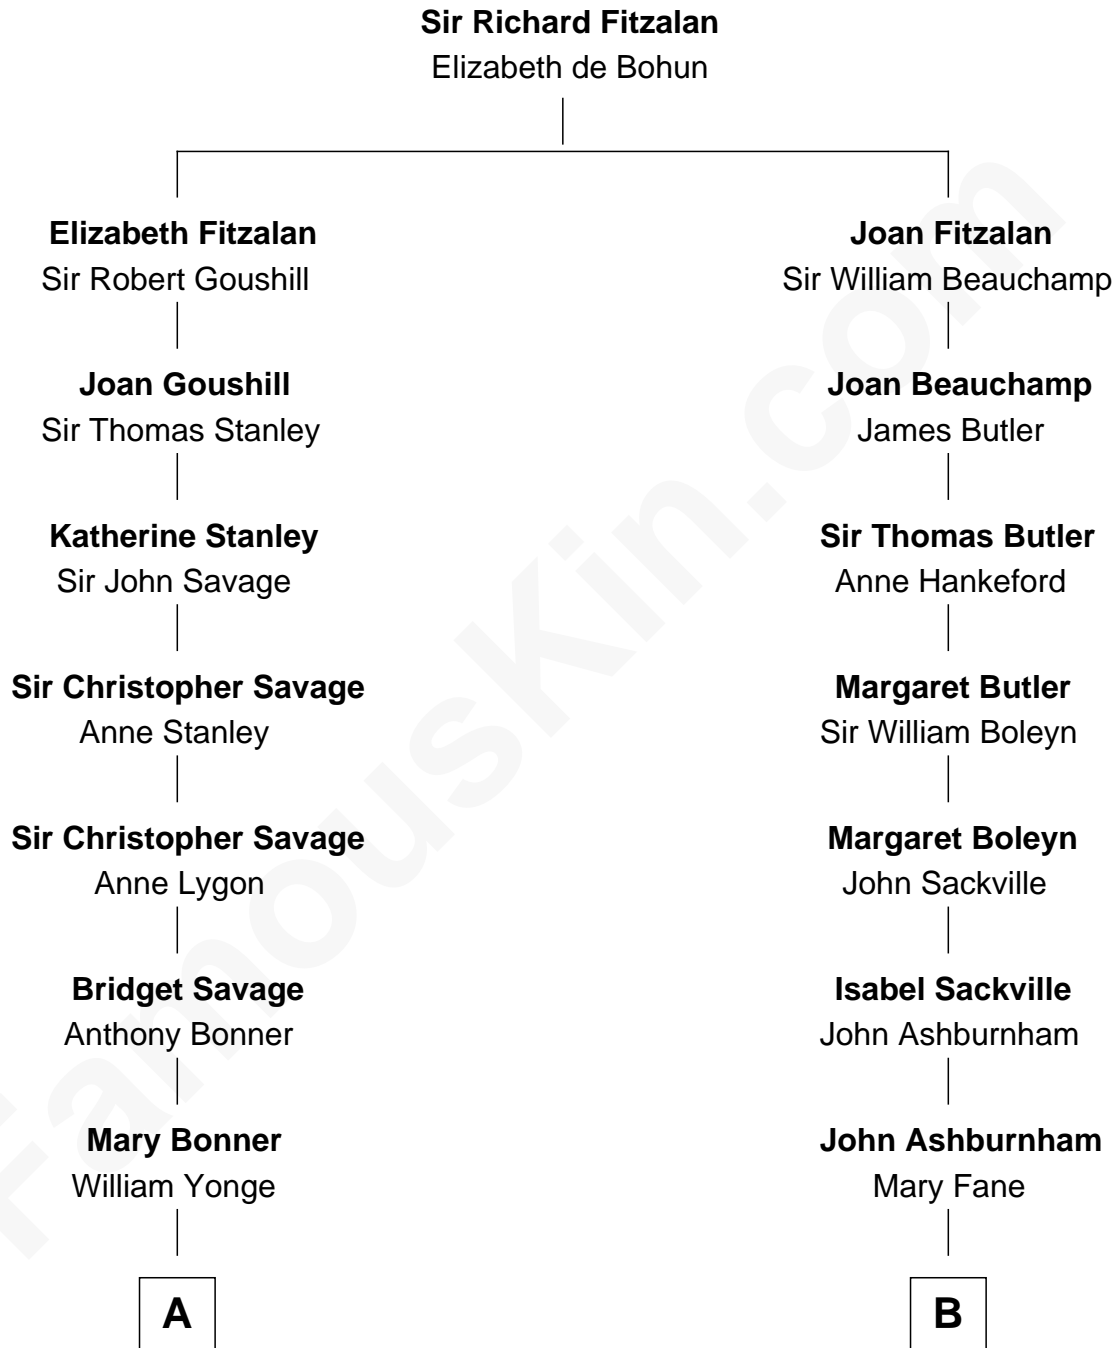

**FamousKin.com**  
**Relationship Chart of**  
**Thomas Pynchon**  
*American Novelist*

17th cousin 2 times removed of

**Camilla Parker Bowles**  
*Queen Consort of the United Kingdom*

**C**

—  
**Sonia Rosemary Keppel**

Roland Calvert Cubitt

—  
**Rosalind Maud Cubitt**

Bruce Middleton Hope Shand

—  
**Camilla Parker Bowles**

*Queen Consort*