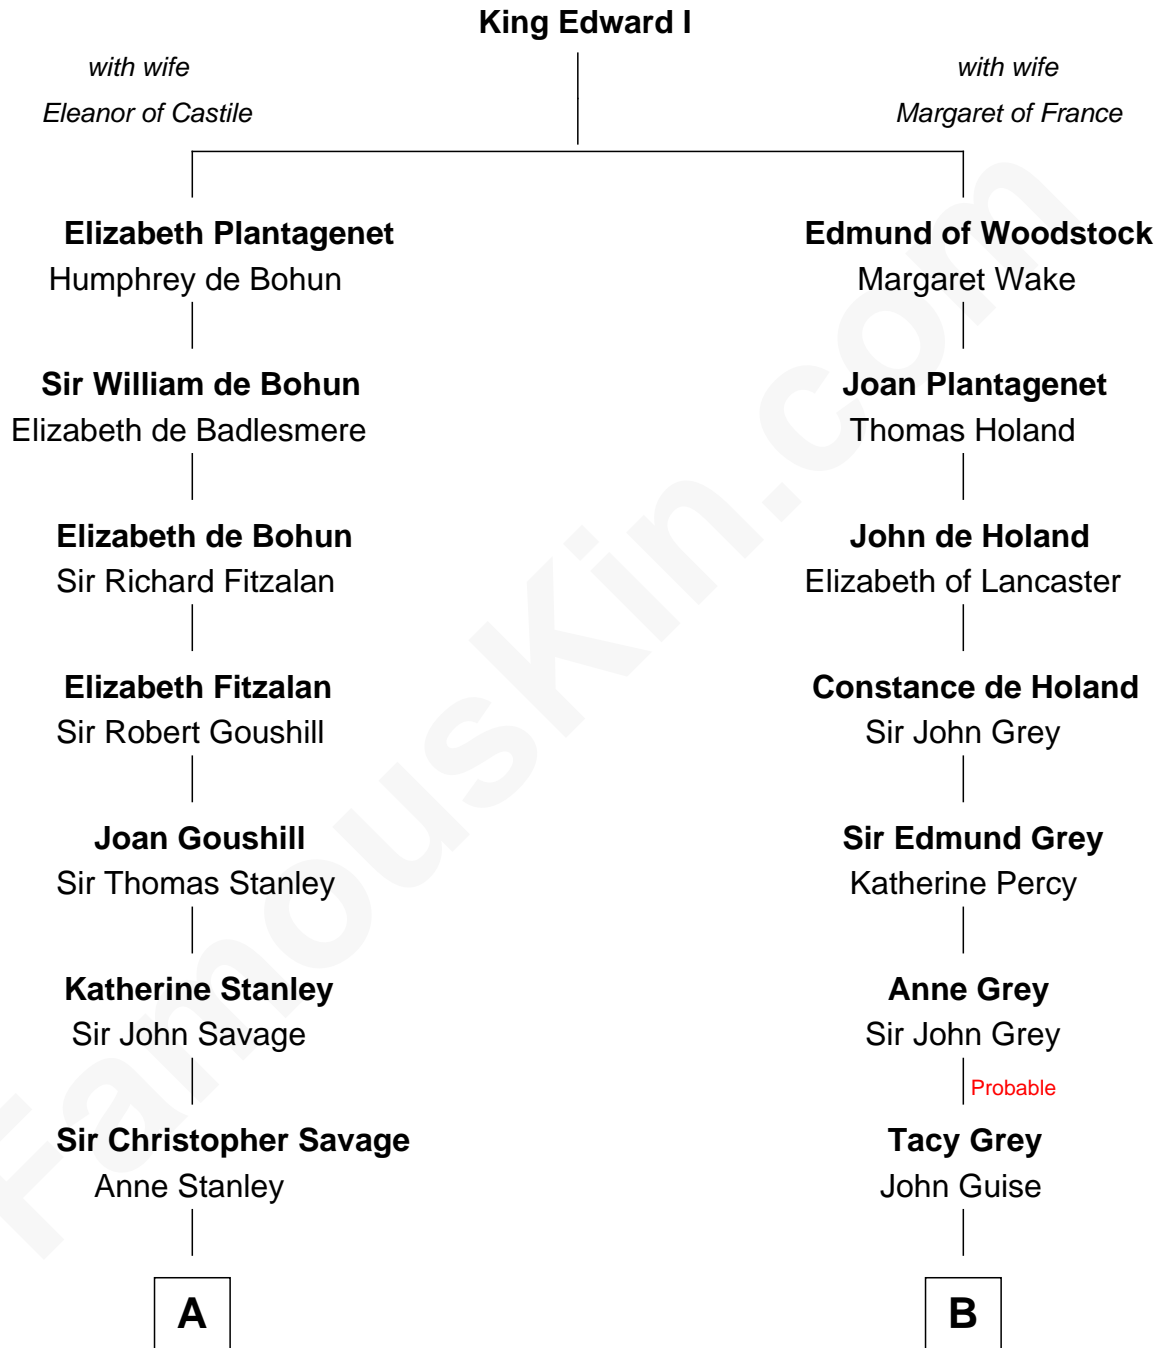

FamousKin.com Relationship Chart of

Thomas Pynchon

American Novelist

20th cousin of

Raquel Welch

Movie Actress

C

William Lyon Pynchon

Annie Payne Cogswell

William Henry Chichele Pynchon

Carrie Susan Moyses

Thomas Ruggles Pynchon

Catherine Frances Bennett

Thomas Pynchon

Novelist

D