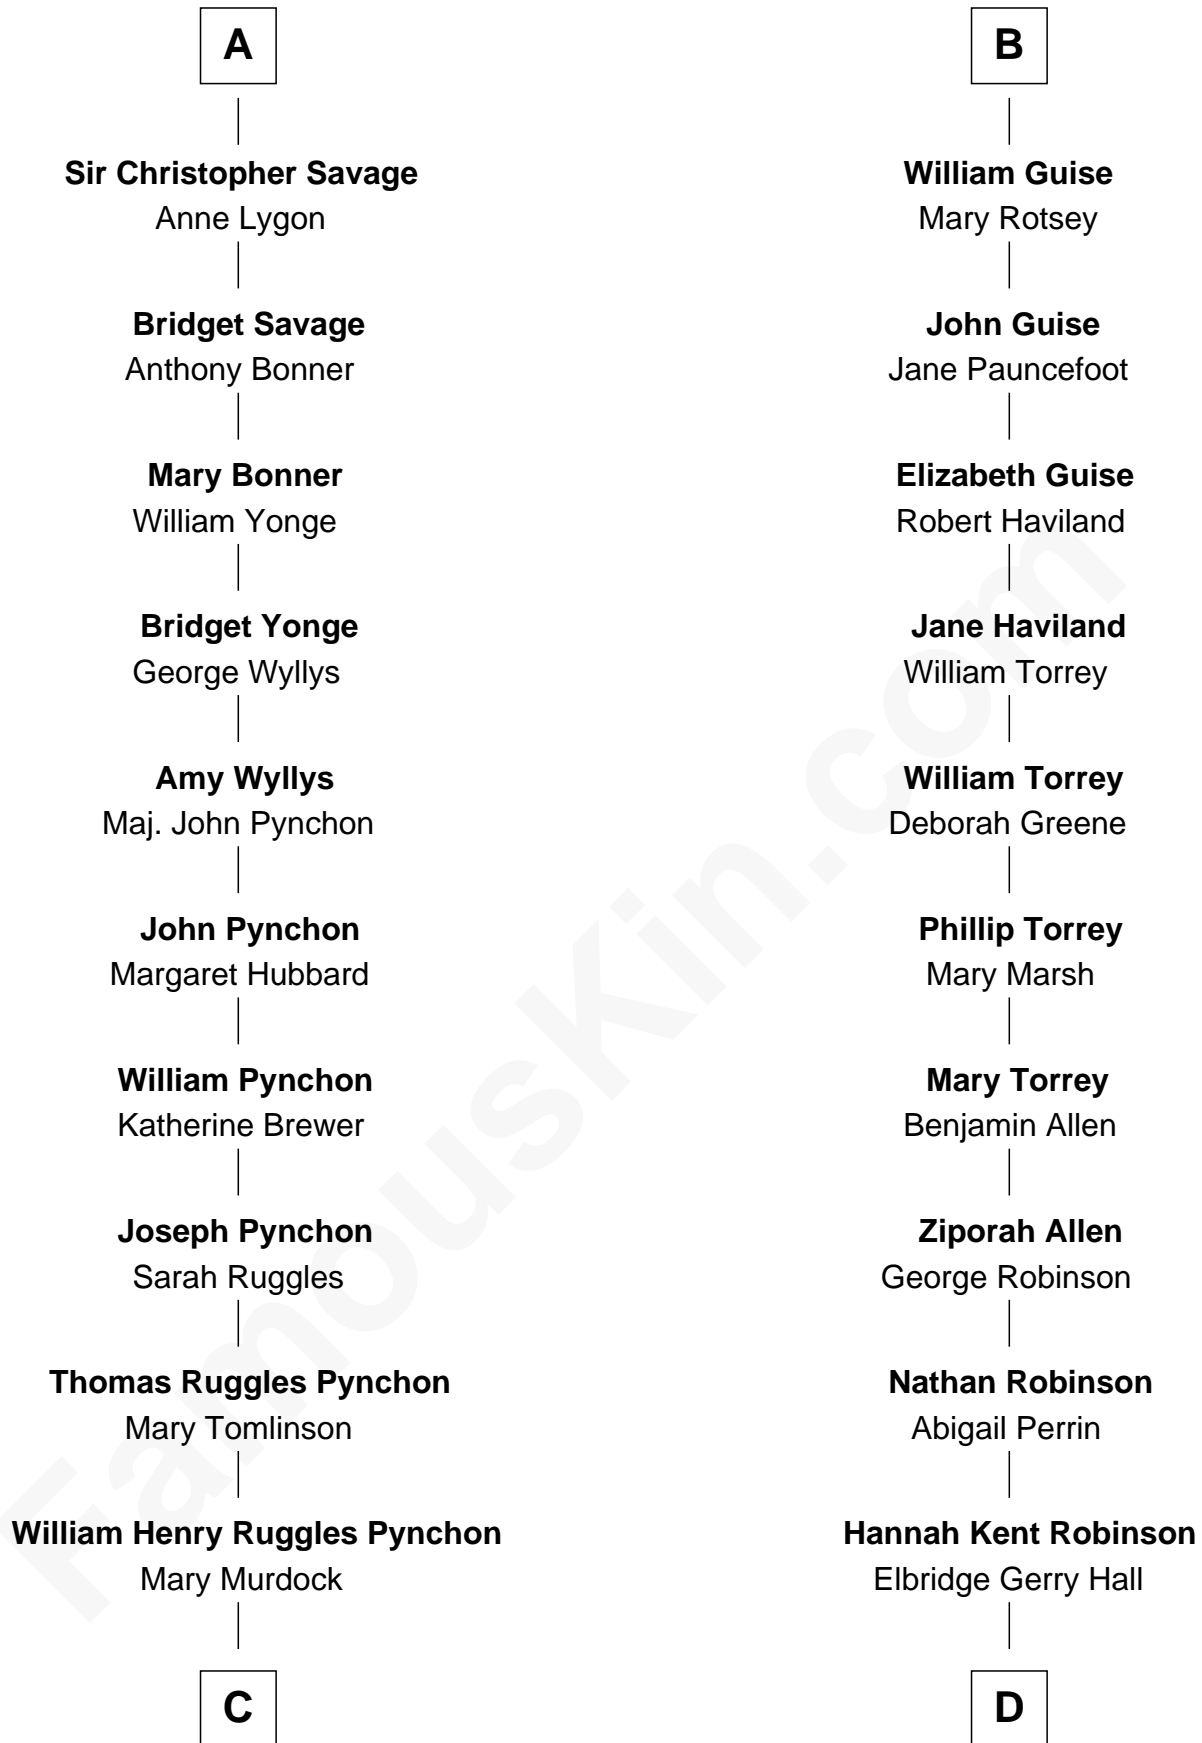

FamousKin.com Relationship Chart of

Thomas Pynchon

American Novelist

20th cousin of

Raquel Welch

Movie Actress

C

William Lyon Pynchon

Annie Payne Cogswell

William Henry Chichele Pynchon

Carrie Susan Moyses

Thomas Ruggles Pynchon

Catherine Frances Bennett

Thomas Pynchon

Novelist

D