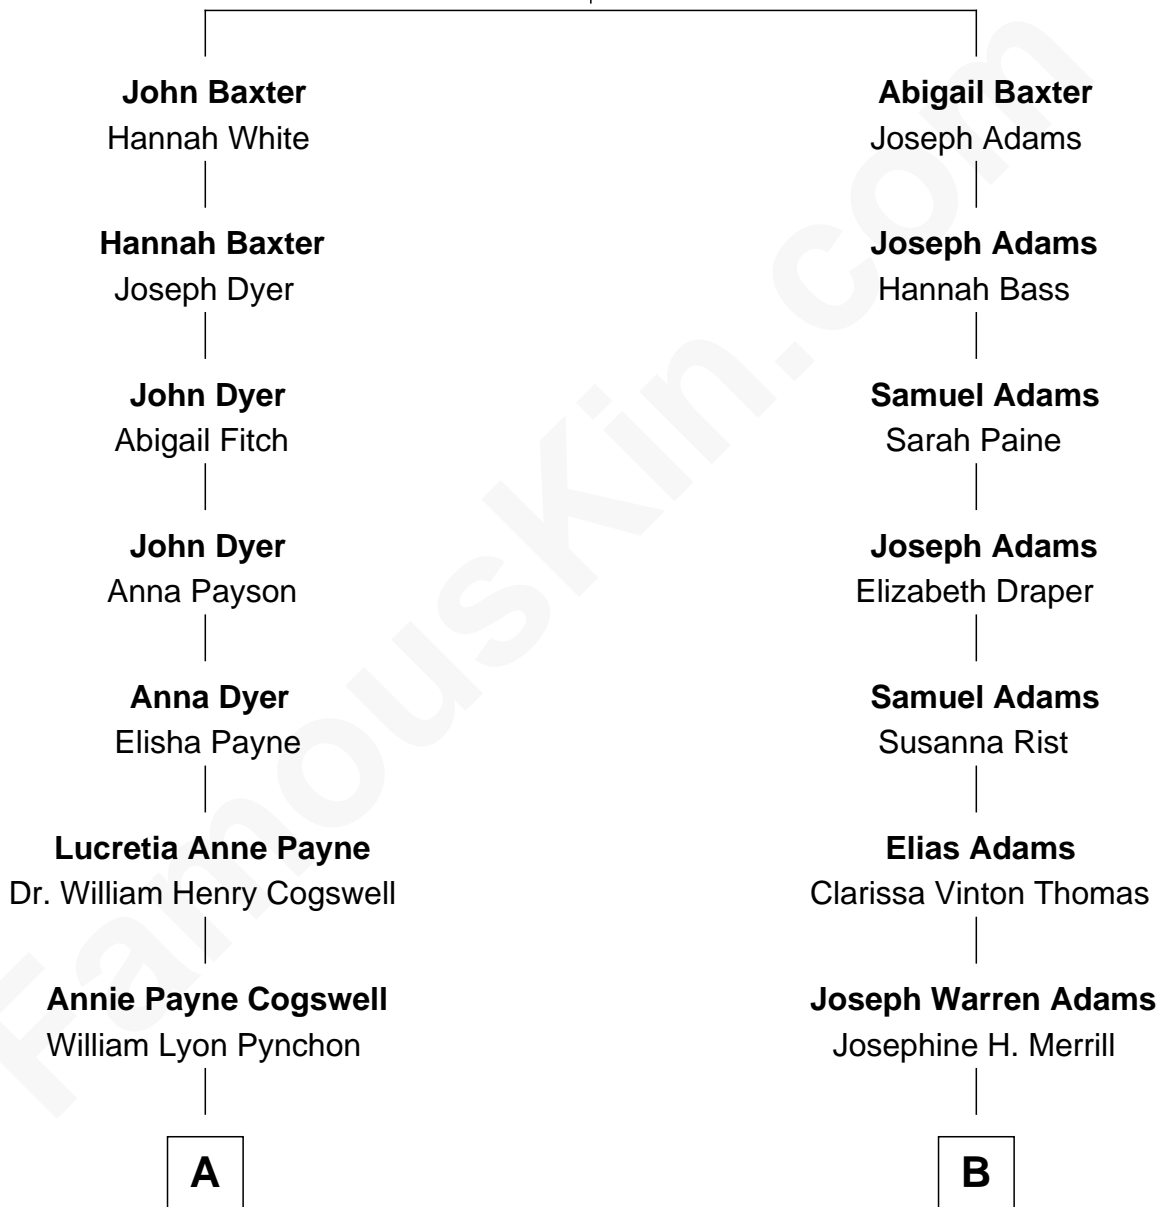

FamousKin.com Relationship Chart of

Thomas Pynchon

American Novelist

9th cousin of

Raquel Welch

Movie Actress

Gregory Baxter

Margaret - - - - -

A

William Henry Chichele Pynchon

Carrie Susan Moyses

Thomas Ruggles Pynchon

Catherine Frances Bennett

Thomas Pynchon

Novelist

B

Clara Louise Adams

Emery Stanford Hall

Josephine Sarah Hall

Armando Carlos Tejada

Raquel Welch

aka Raquel Welch