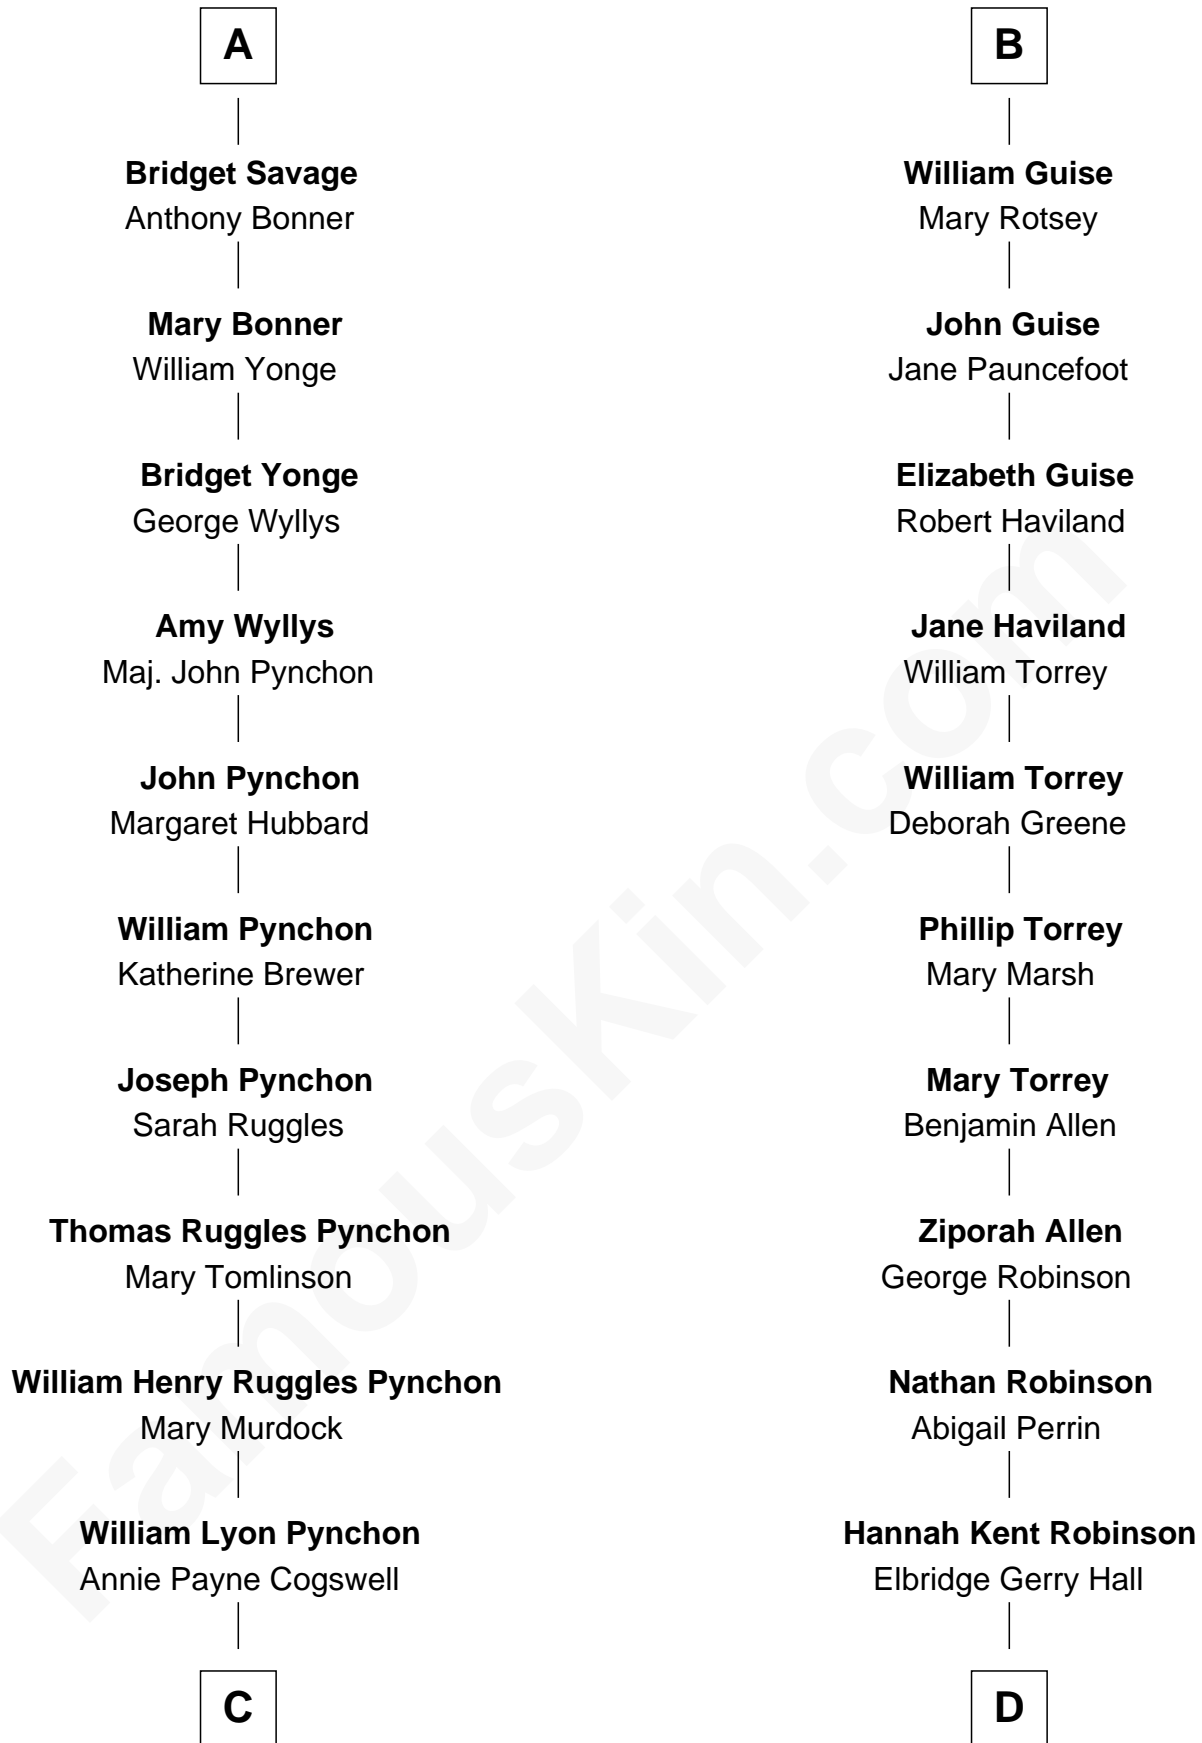

FamousKin.com
Relationship Chart of
Thomas Pynchon
American Novelist

19th cousin 1 time removed of

Raquel Welch
Movie Actress

Henry Plantagenet
Maud de Chaworth

Eleanor Plantagenet
Richard Fitzalan

Sir Richard Fitzalan
Elizabeth de Bohun

Elizabeth Fitzalan
Sir Robert Goushill

Joan Goushill
Sir Thomas Stanley

Katherine Stanley
Sir John Savage

Sir Christopher Savage
Anne Stanley

Sir Christopher Savage
Anne Lygon

A

Henry of Lancaster
Isabella de Beaumont

Blanche of Lancaster
John of Gaunt

Elizabeth of Lancaster
John de Holand

Constance de Holand
Sir John Grey

Sir Edmund Grey
Katherine Percy

Anne Grey
Sir John Grey

Probable

Tacy Grey
John Guise

B