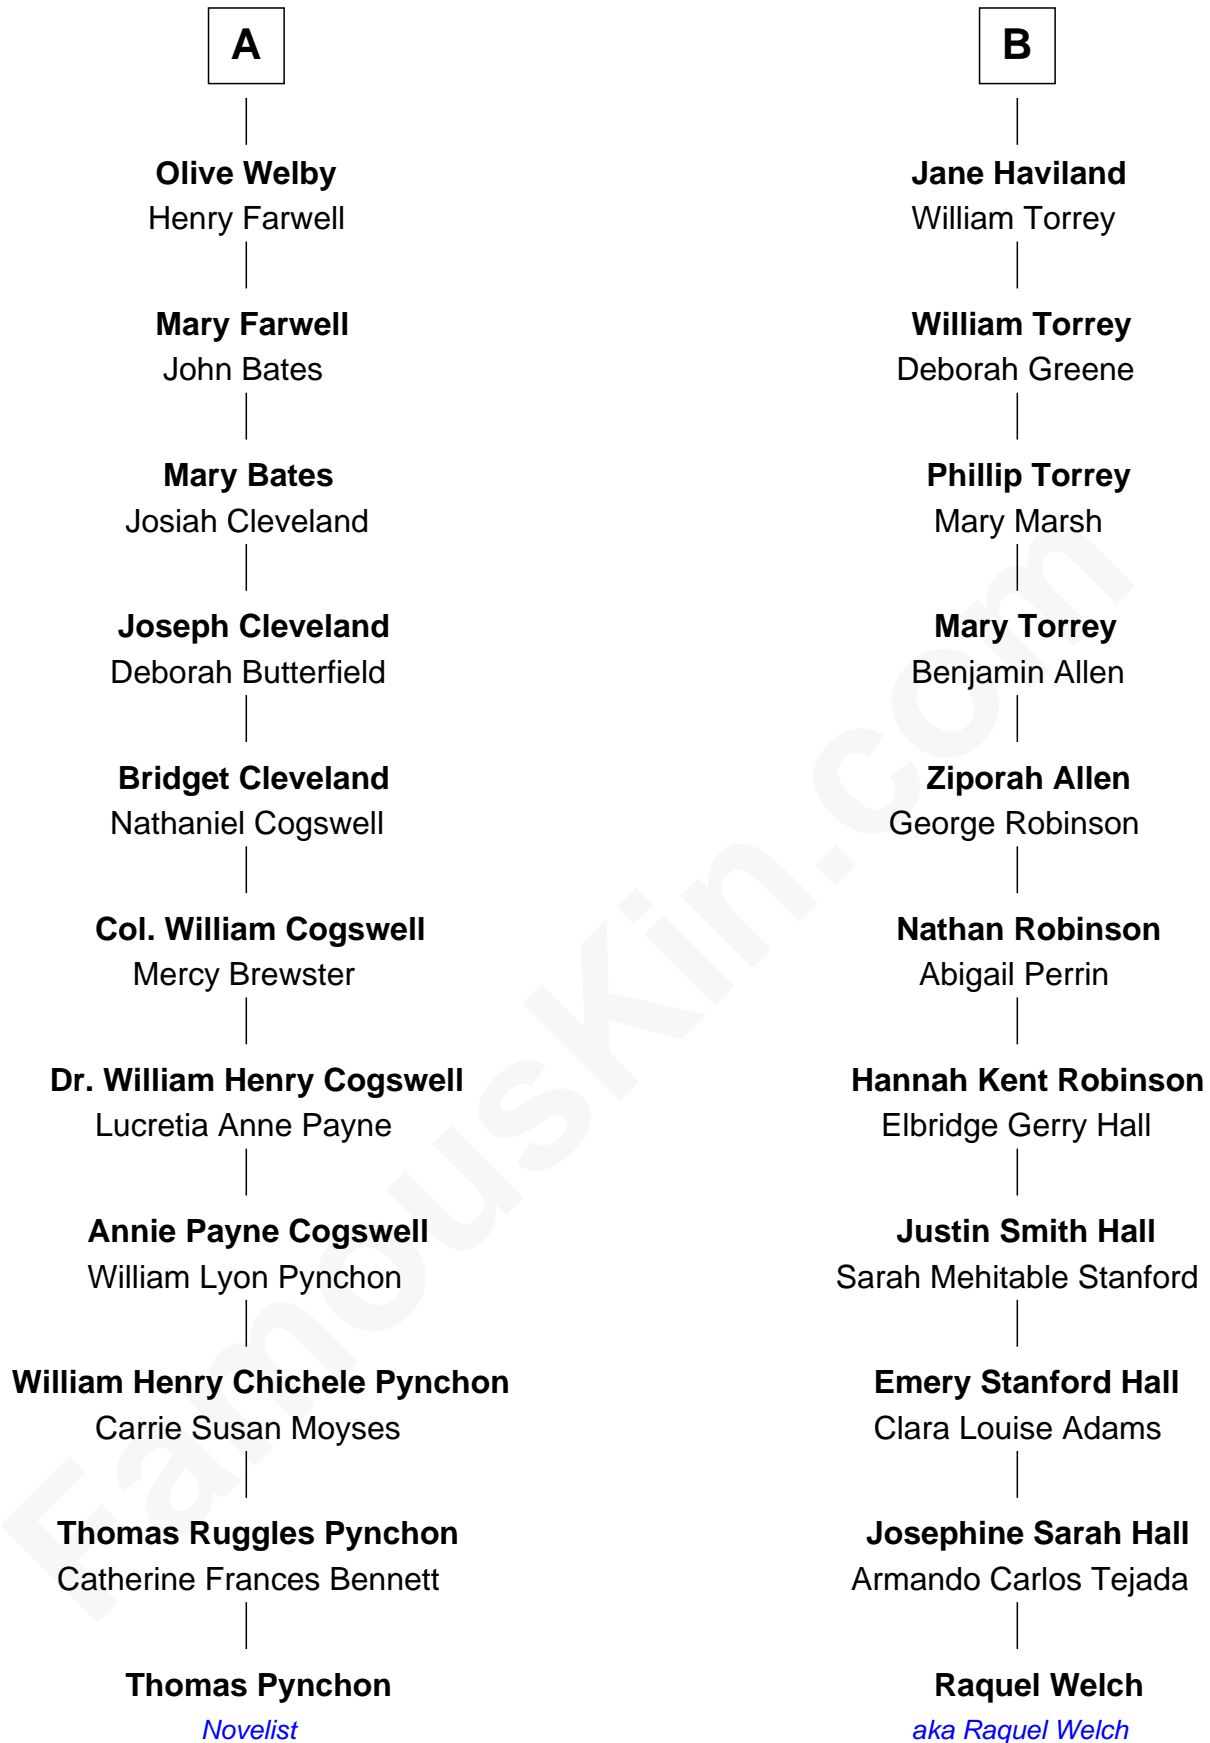

FamousKin.com Relationship Chart of

Thomas Pynchon

American Novelist

17th cousin of

Raquel Welch

Movie Actress

Sir Reynold Grey

Margaret de Ros

Raquel Welch photo by [Alan Light](#) (CC BY 2.0)