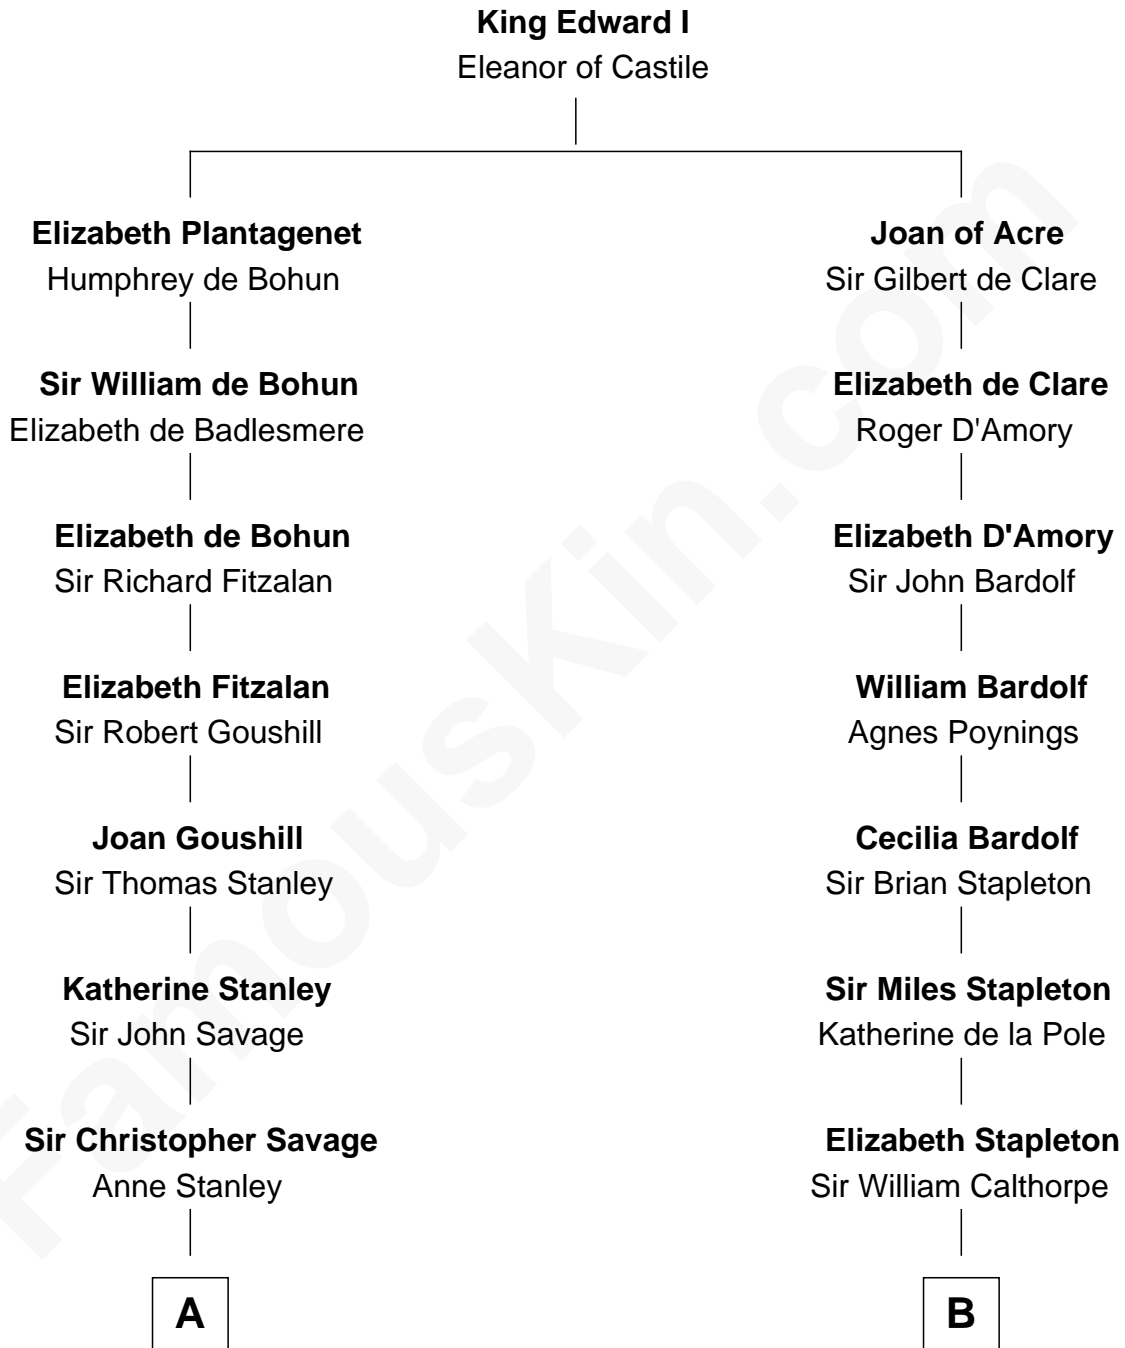

FamousKin.com

Relationship Chart of

Thomas Pynchon

American Novelist

20th cousin 1 time removed of

Jesse James

Outlaw, Bank Robber, Murderer

C

William Lyon Pynchon
Annie Payne Cogswell

William Henry Chichele Pynchon
Carrie Susan Moyses

Thomas Ruggles Pynchon
Catherine Frances Bennett

Thomas Pynchon
Novelist

D

Rachel Dorsey
Anthony Lindsay

Anthony Lindsay
Ailsey Cole

Sarah Lindsay
James Cole

Zerelda Elizabeth Cole
Robert Sallee James

Jesse James
Outlaw, Bank Robber, Murderer