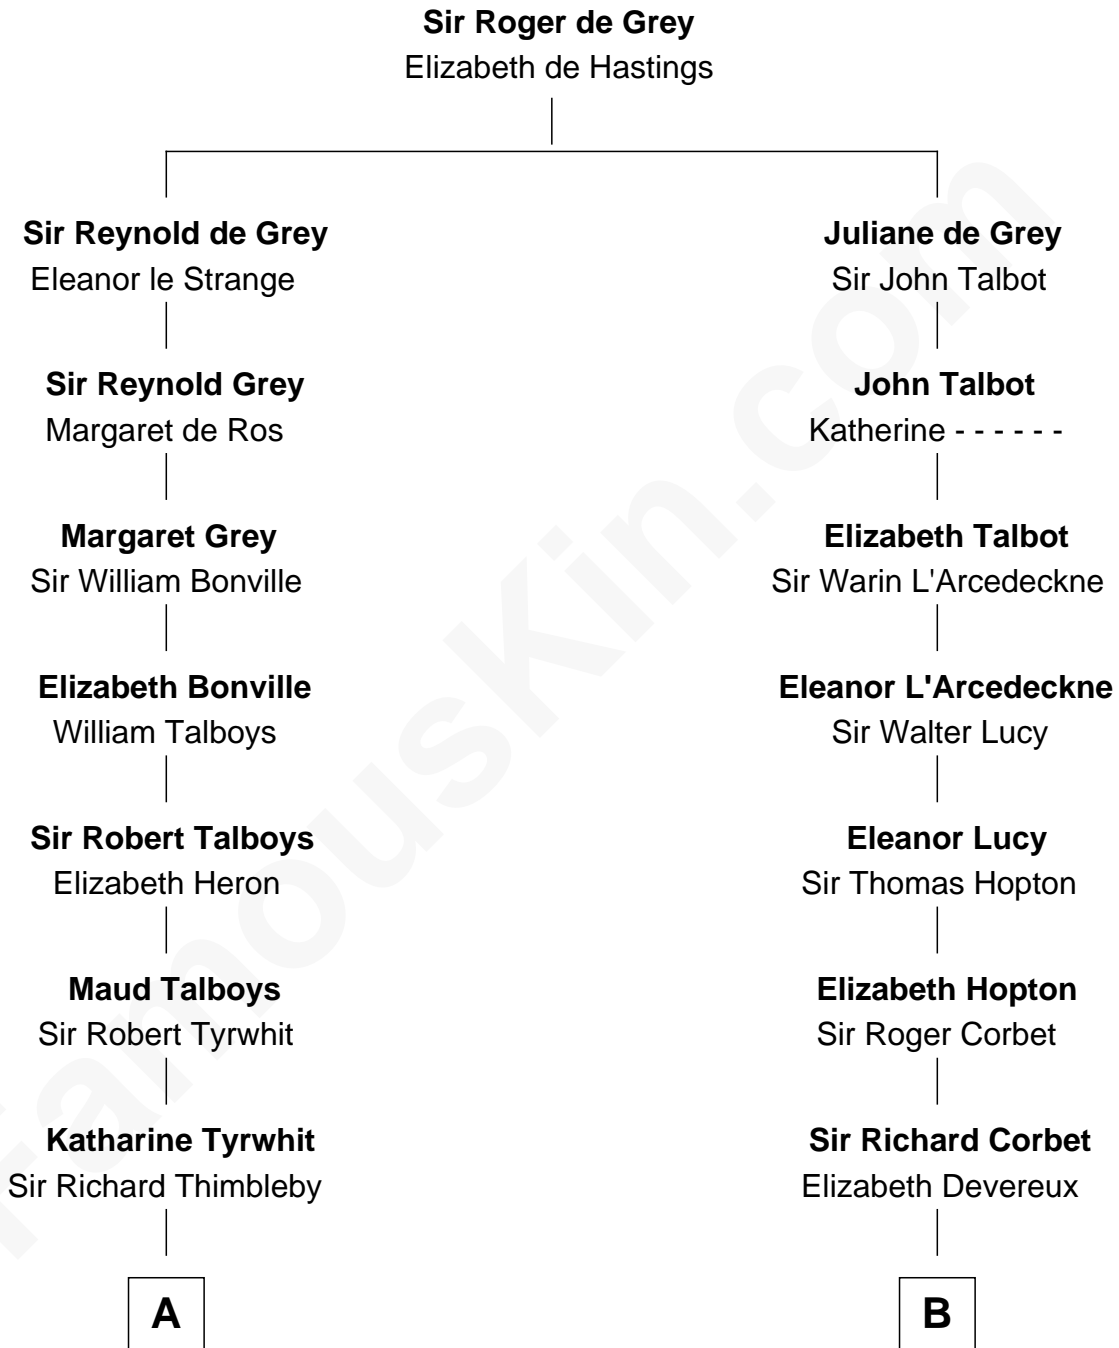

FamousKin.com Relationship Chart of

Thomas Pynchon

American Novelist

19th cousin of

Grover Cleveland

22nd and 24th U.S. President

C

William Henry Chichele Pynchon

Carrie Susan Moyses

Thomas Ruggles Pynchon

Catherine Frances Bennett

Thomas Pynchon

Novelist

D

William Cleveland

Margaret Falley