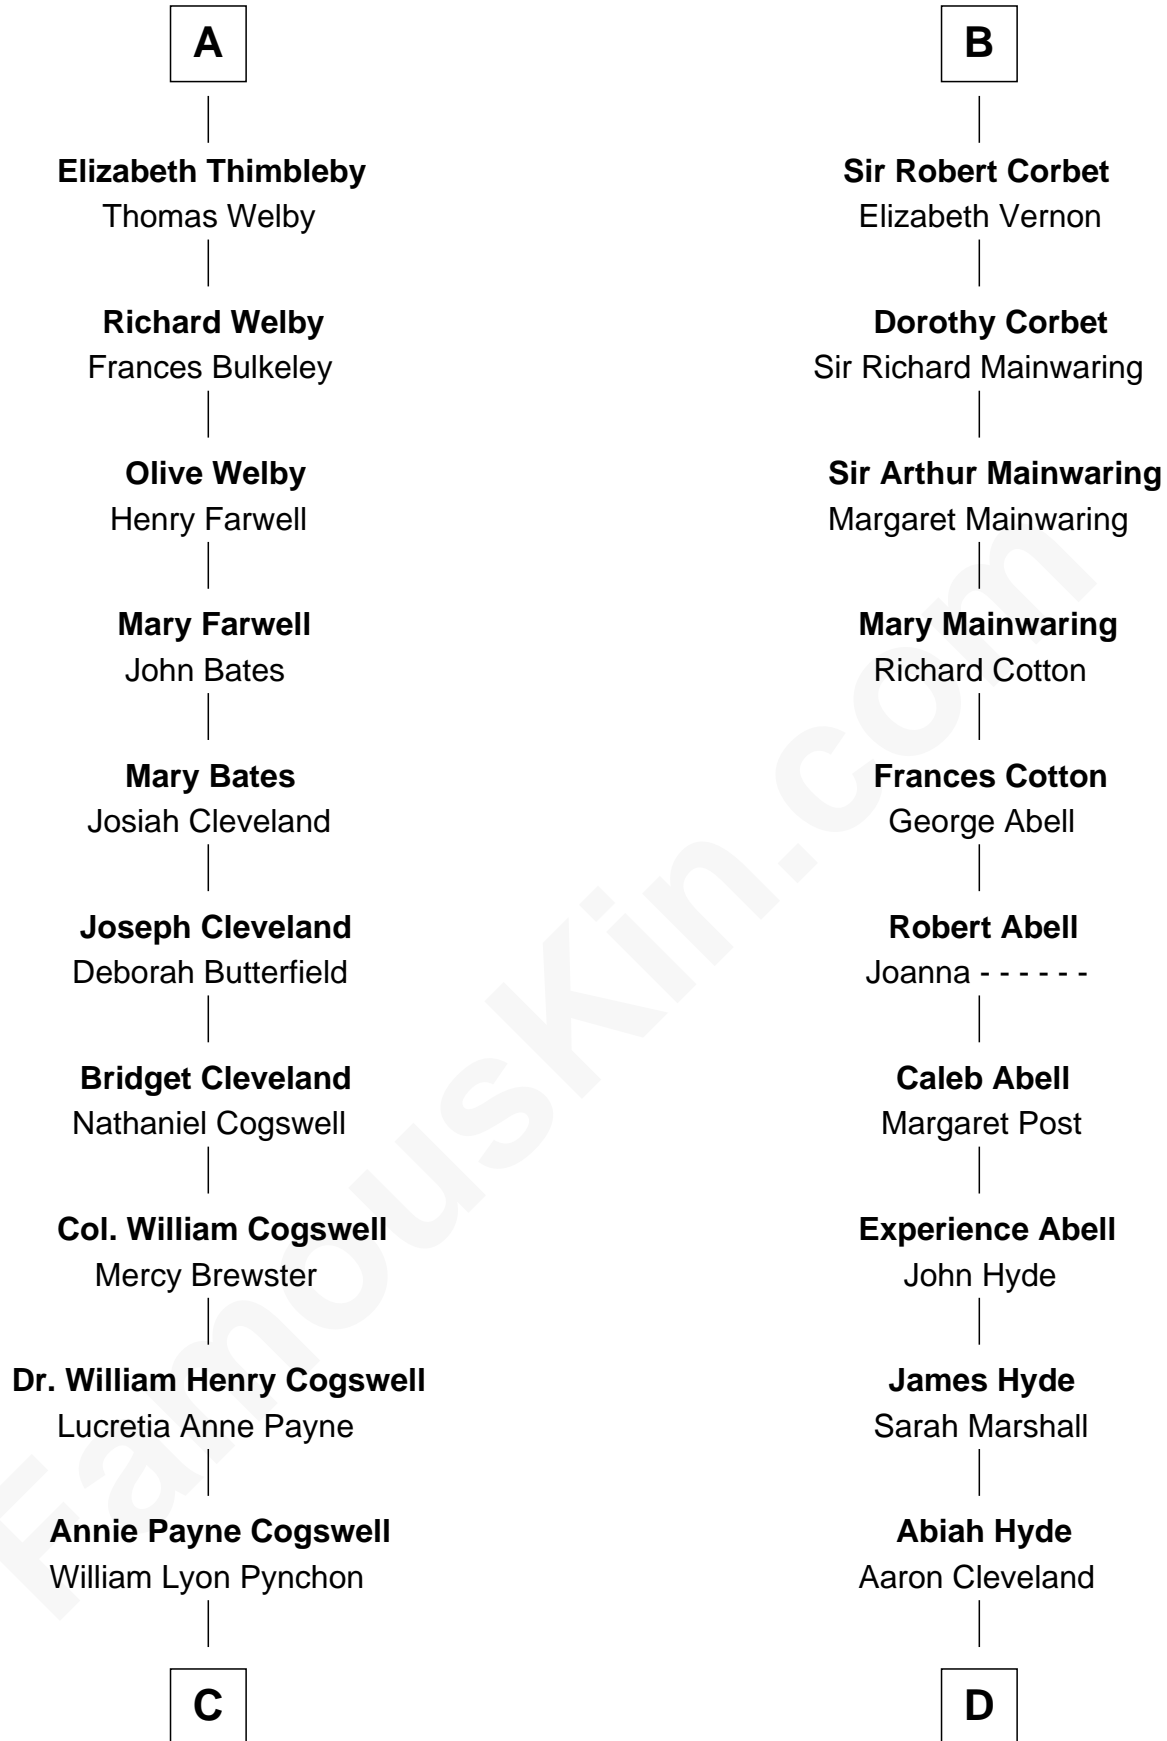

FamousKin.com Relationship Chart of

Thomas Pynchon

American Novelist

19th cousin of

Grover Cleveland

22nd and 24th U.S. President

C

William Henry Chichele Pynchon

Carrie Susan Moyses

Thomas Ruggles Pynchon

Catherine Frances Bennett

Thomas Pynchon

Novelist

D

William Cleveland

Margaret Falley

Rev. Richard Falley Cleveland

Ann Neal

Grover Cleveland

22nd and 24th U.S. President

FamousKin.com