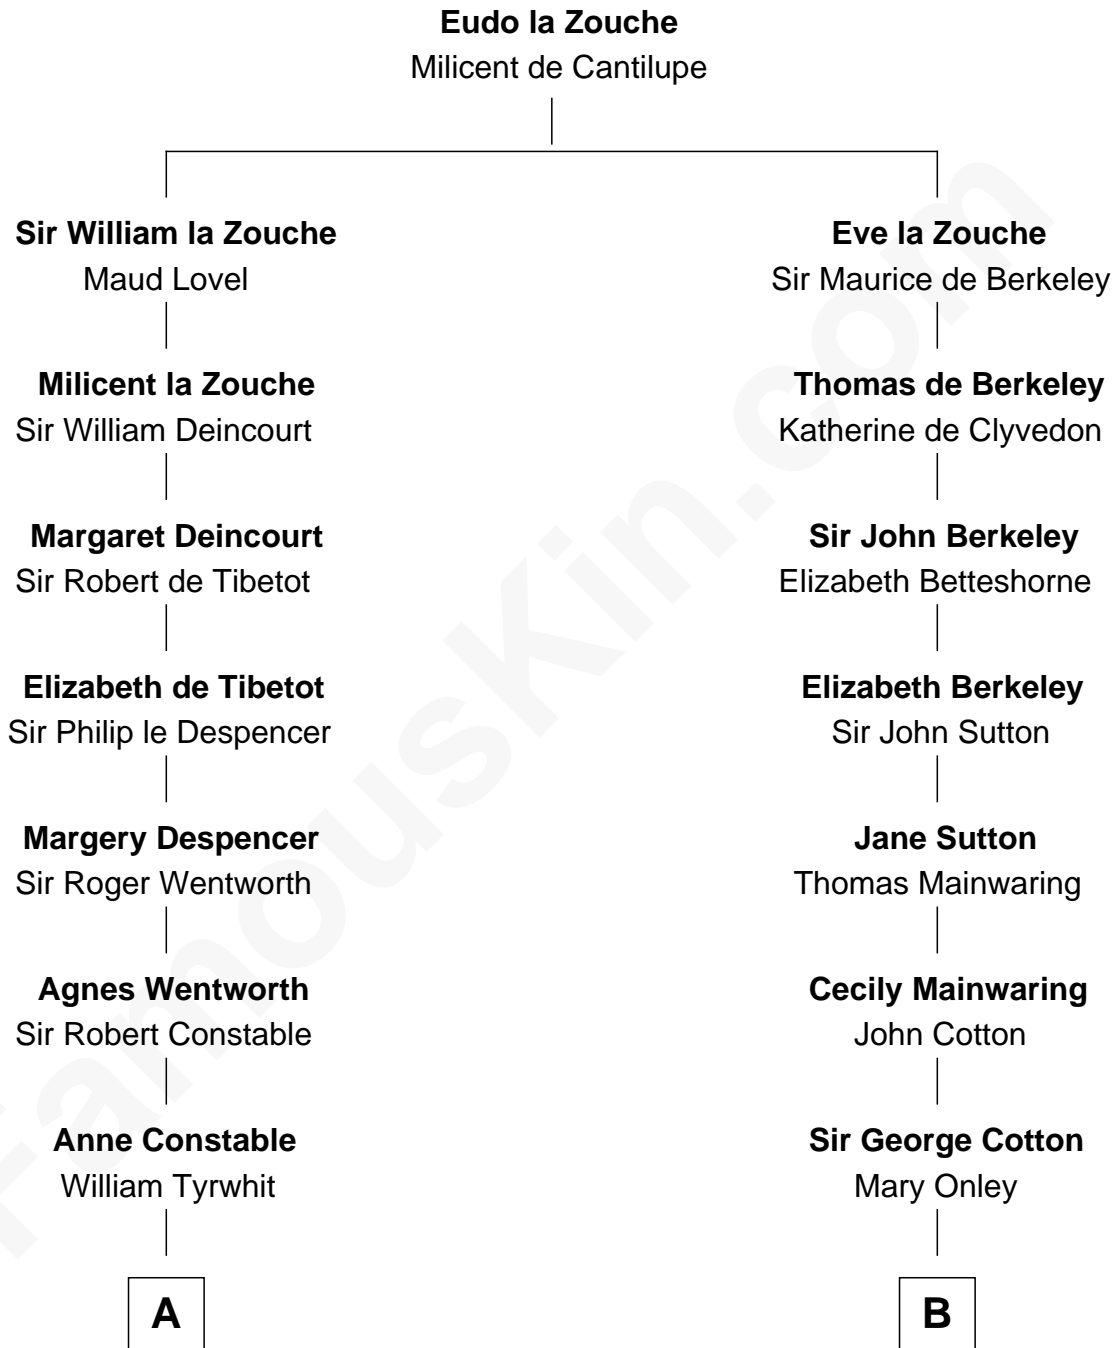

FamousKin.com
Relationship Chart of
Thomas Pynchon
American Novelist

16th cousin 5 times removed of
Grover Cleveland
22nd and 24th U.S. President

C

Dr. William Henry Cogswell

Lucretia Anne Payne

Annie Payne Cogswell

William Lyon Pynchon

William Henry Chichele Pynchon

Carrie Susan Moyses

Thomas Ruggles Pynchon

Catherine Frances Bennett

Thomas Pynchon

Novelist

FamousKin.com