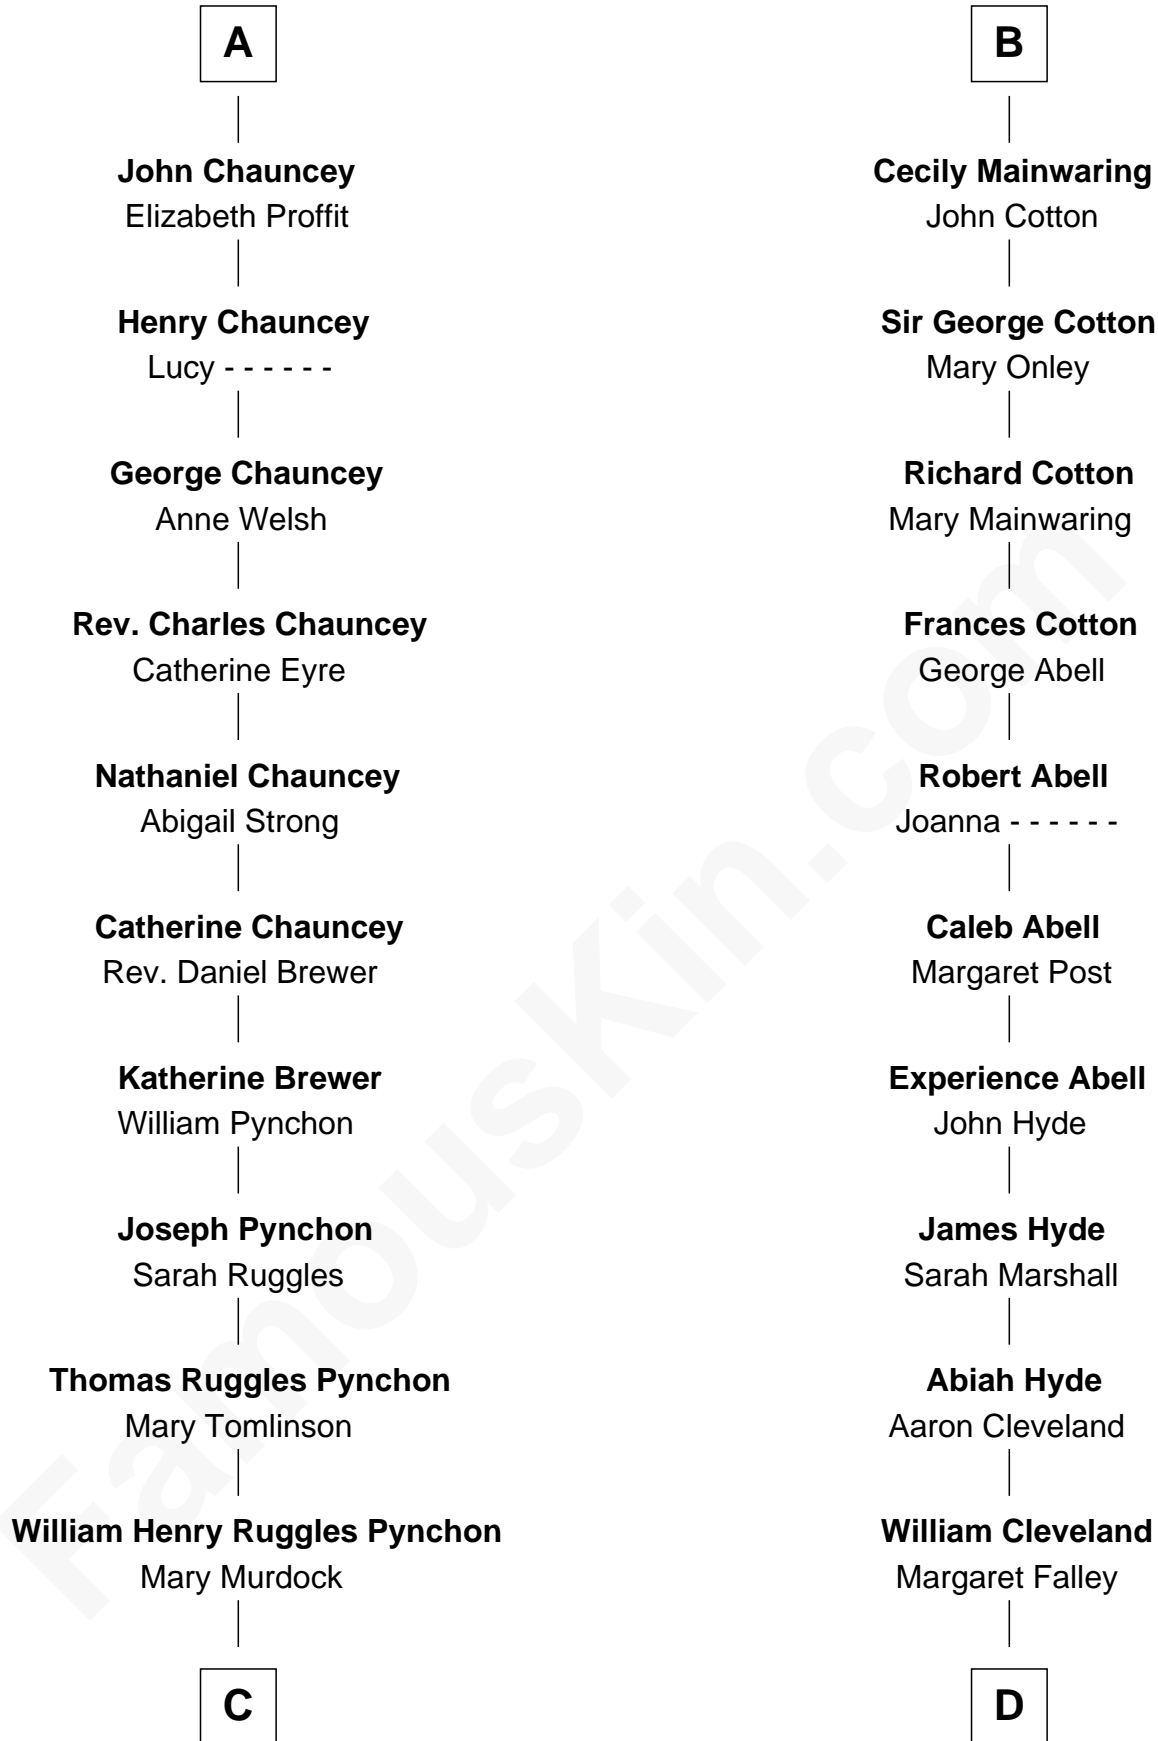

FamousKin.com
Relationship Chart of
Thomas Pynchon
American Novelist

18th cousin 2 times removed of
Grover Cleveland
22nd and 24th U.S. President

C

William Lyon Pynchon
Annie Payne Cogswell

William Henry Chichele Pynchon
Carrie Susan Moyses

Thomas Ruggles Pynchon
Catherine Frances Bennett

Thomas Pynchon
Novelist

D

Rev. Richard Falley Cleveland
Ann Neal

Grover Cleveland
22nd and 24th U.S. President

FamousKin.com