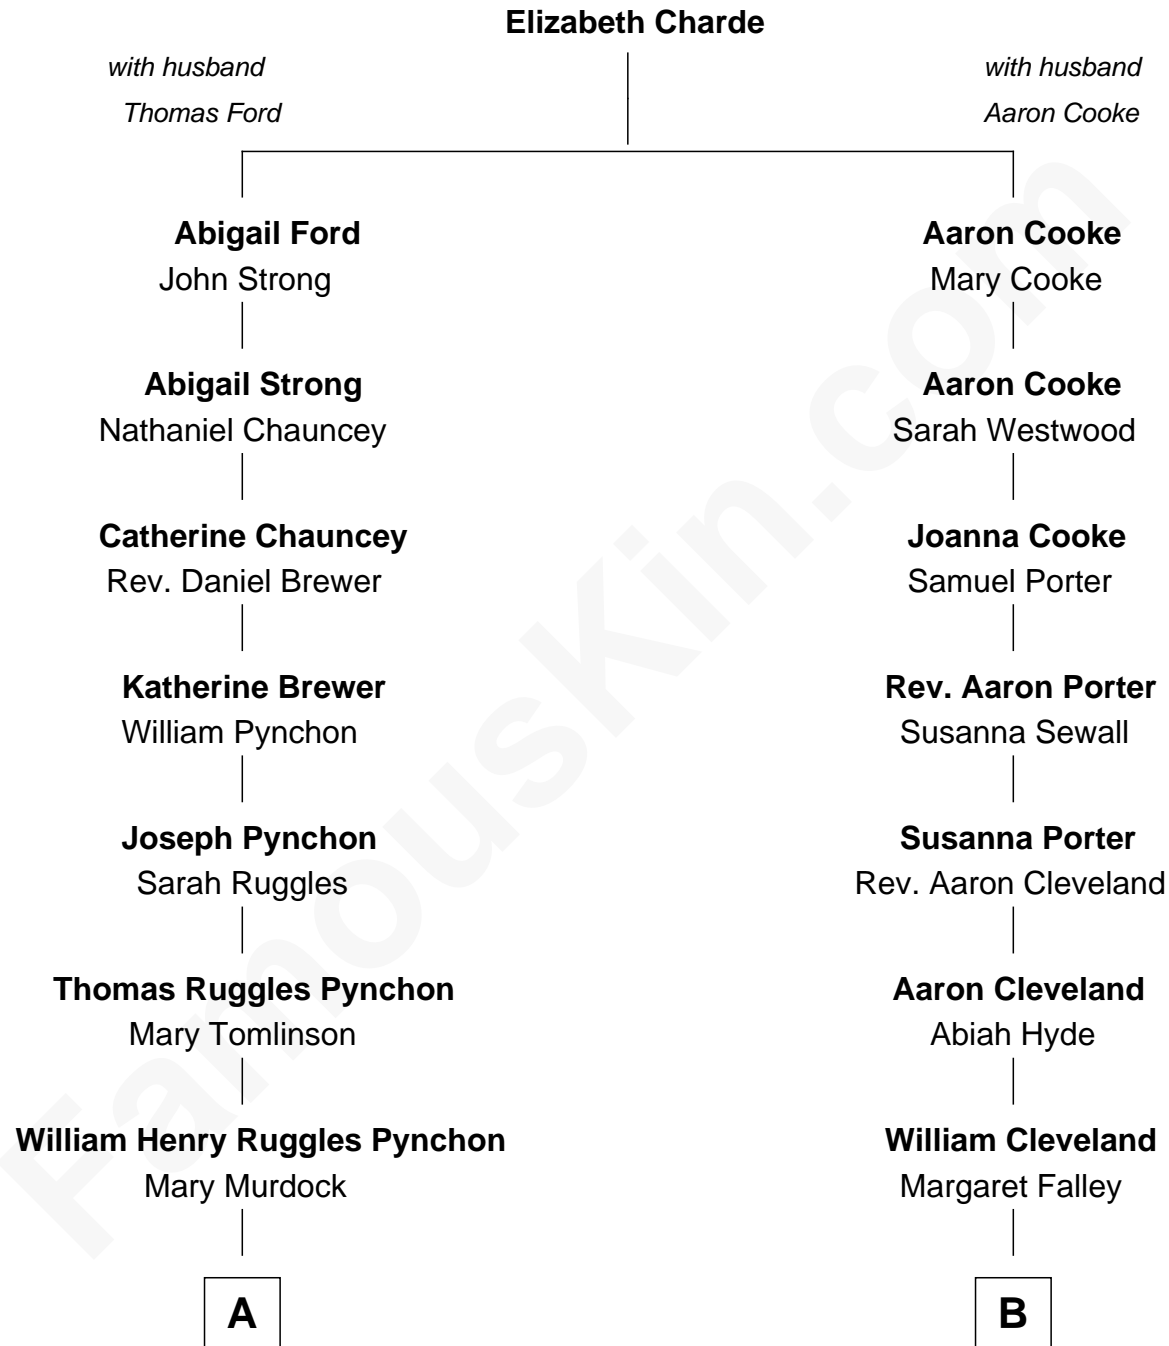

FamousKin.com

Relationship Chart of

Thomas Pynchon

American Novelist

8th cousin 2 times removed of

Grover Cleveland
22nd and 24th U.S. President

FamousKin.com