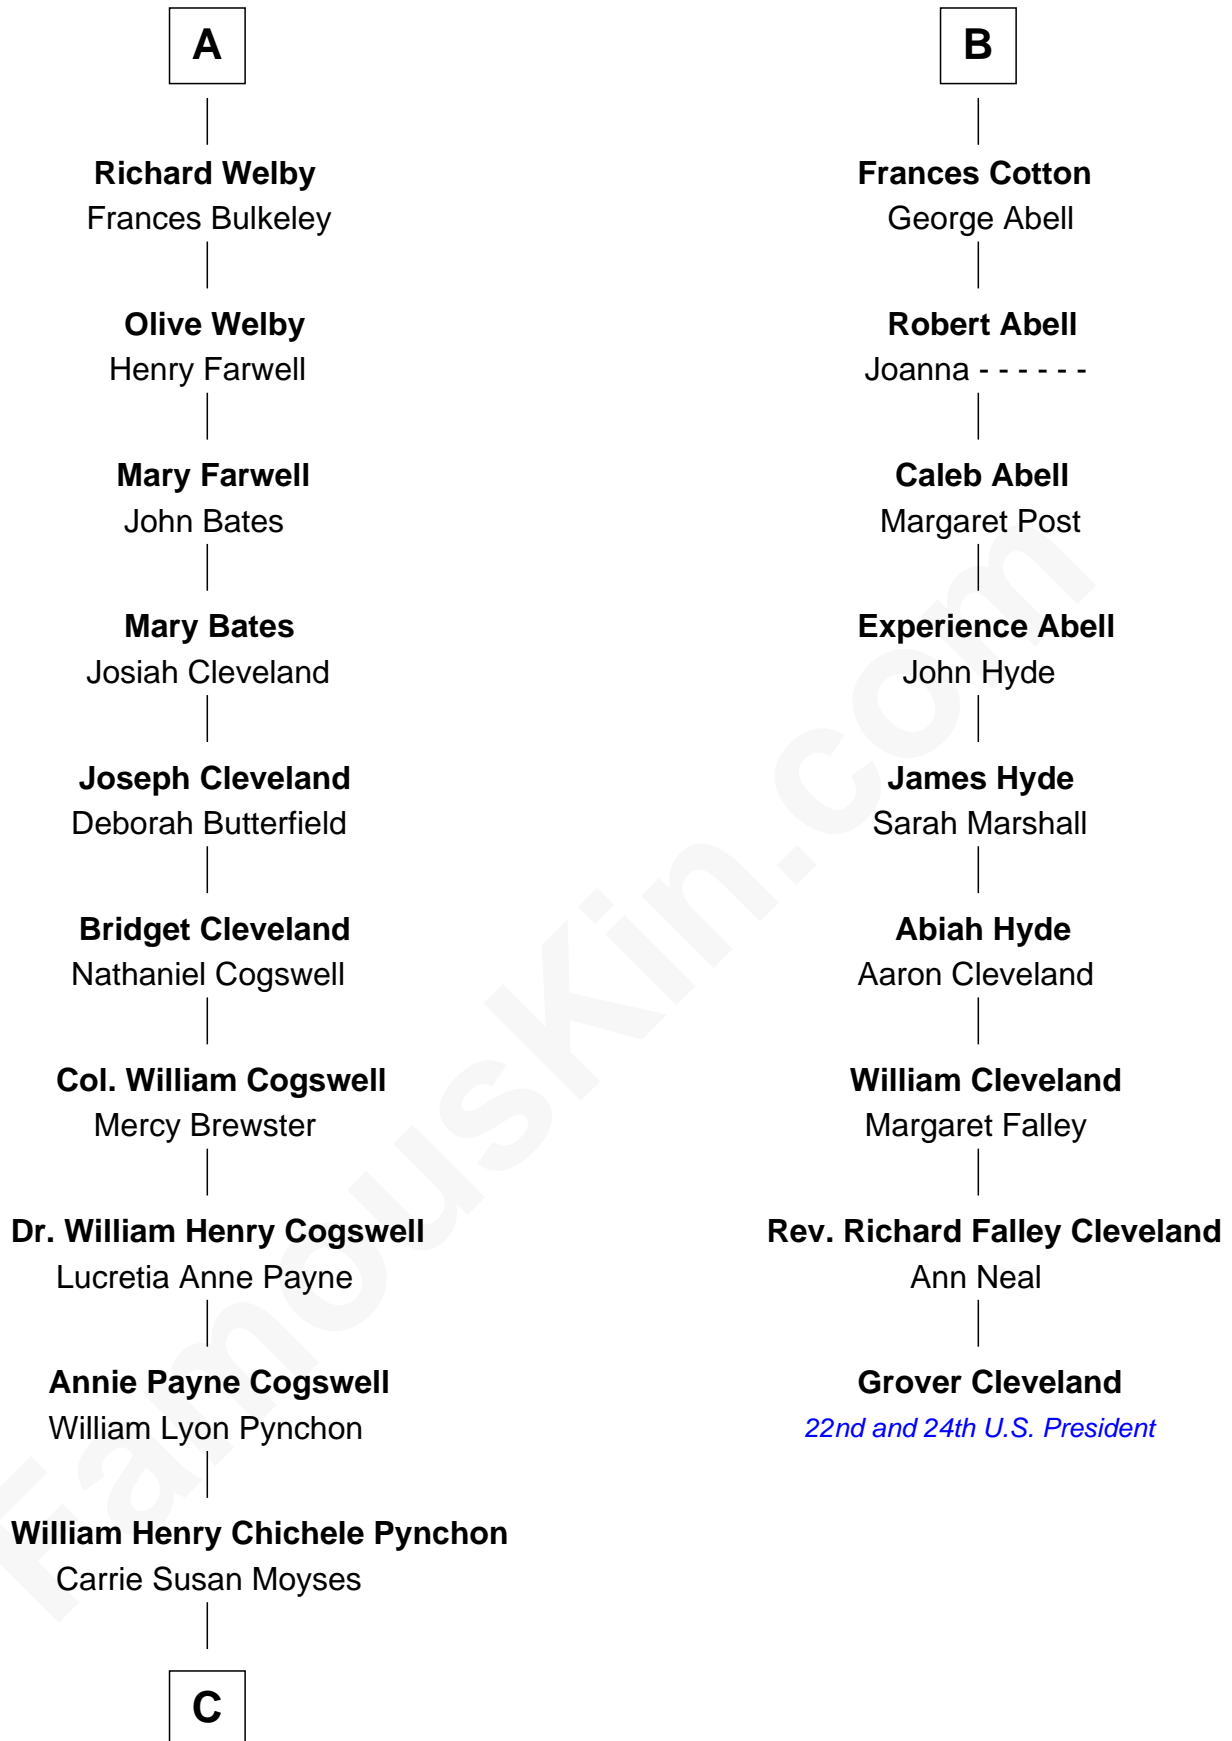

**FamousKin.com**  
**Relationship Chart of**  
**Thomas Pynchon**  
*American Novelist*

**15th cousin 3 times removed of**  
**Grover Cleveland**  
*22nd and 24th U.S. President*

**C**

**Thomas Ruggles Pynchon**  
Catherine Frances Bennett

**Thomas Pynchon**  
*Novelist*

FamousKin.com