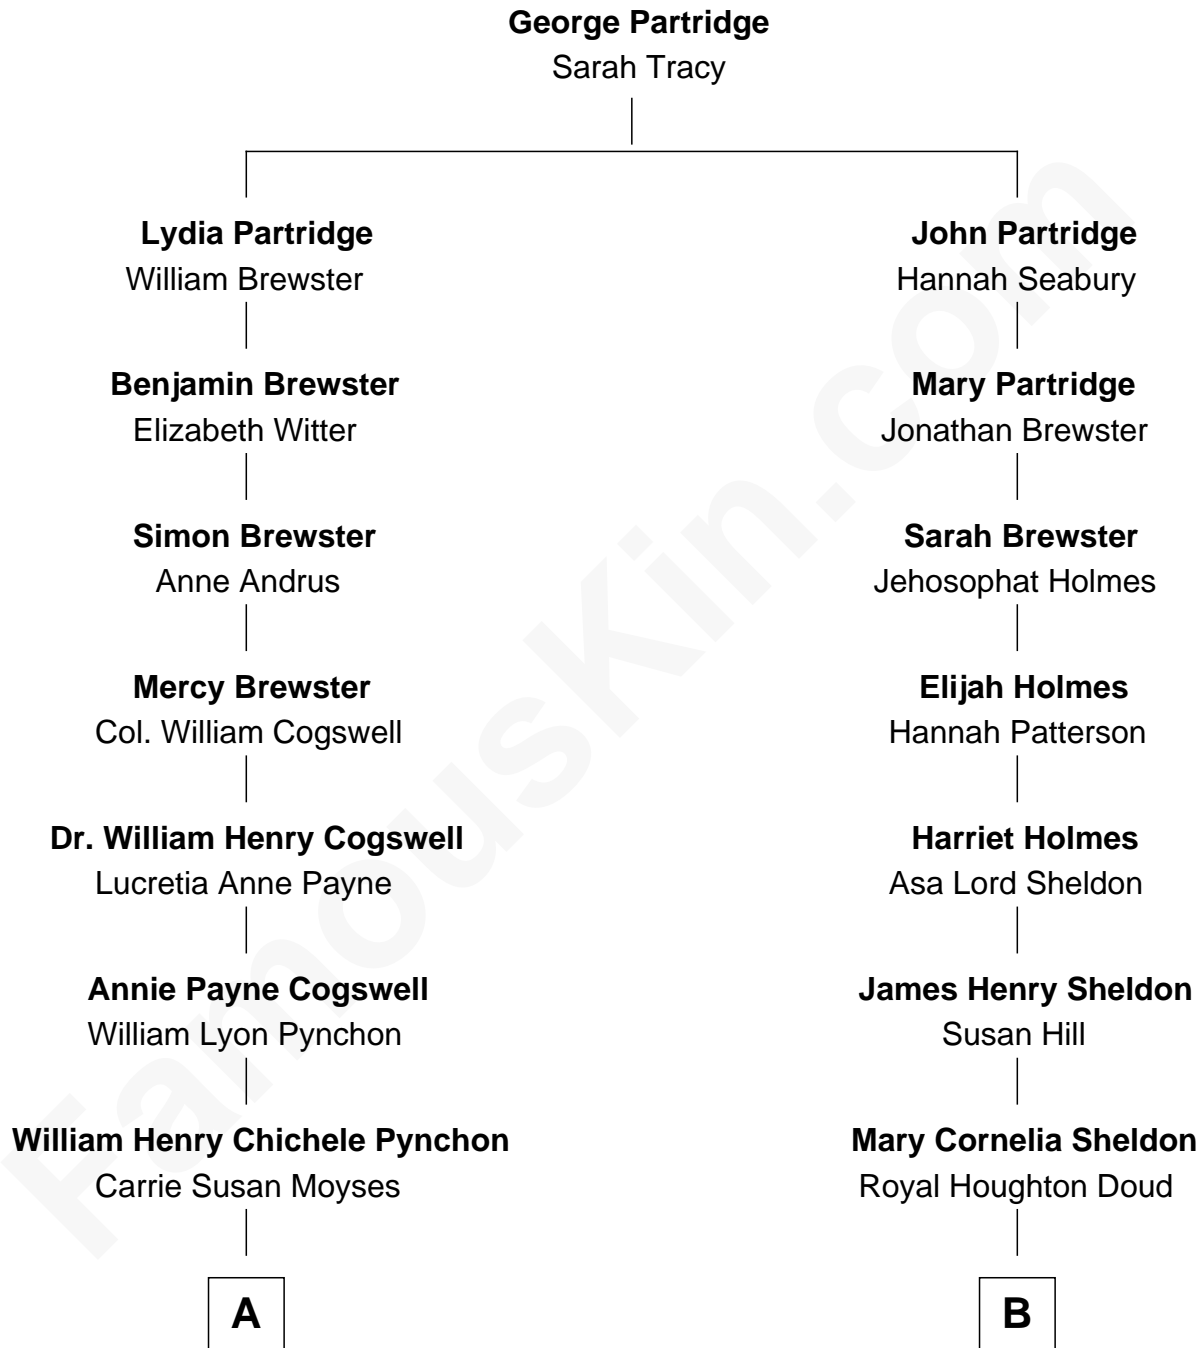

FamousKin.com
Relationship Chart of
Thomas Pynchon
American Novelist

8th cousin of
Mamie (Doud) Eisenhower
First Lady of President Dwight Eisenhower

A

Thomas Ruggles Pynchon
Catherine Frances Bennett

Thomas Pynchon
Novelist

B

John Sheldon Doud
Elivera Mathilda Carlson

Mamie (Doud) Eisenhower
First Lady of Dwight Eisenhower

FamousKin.com