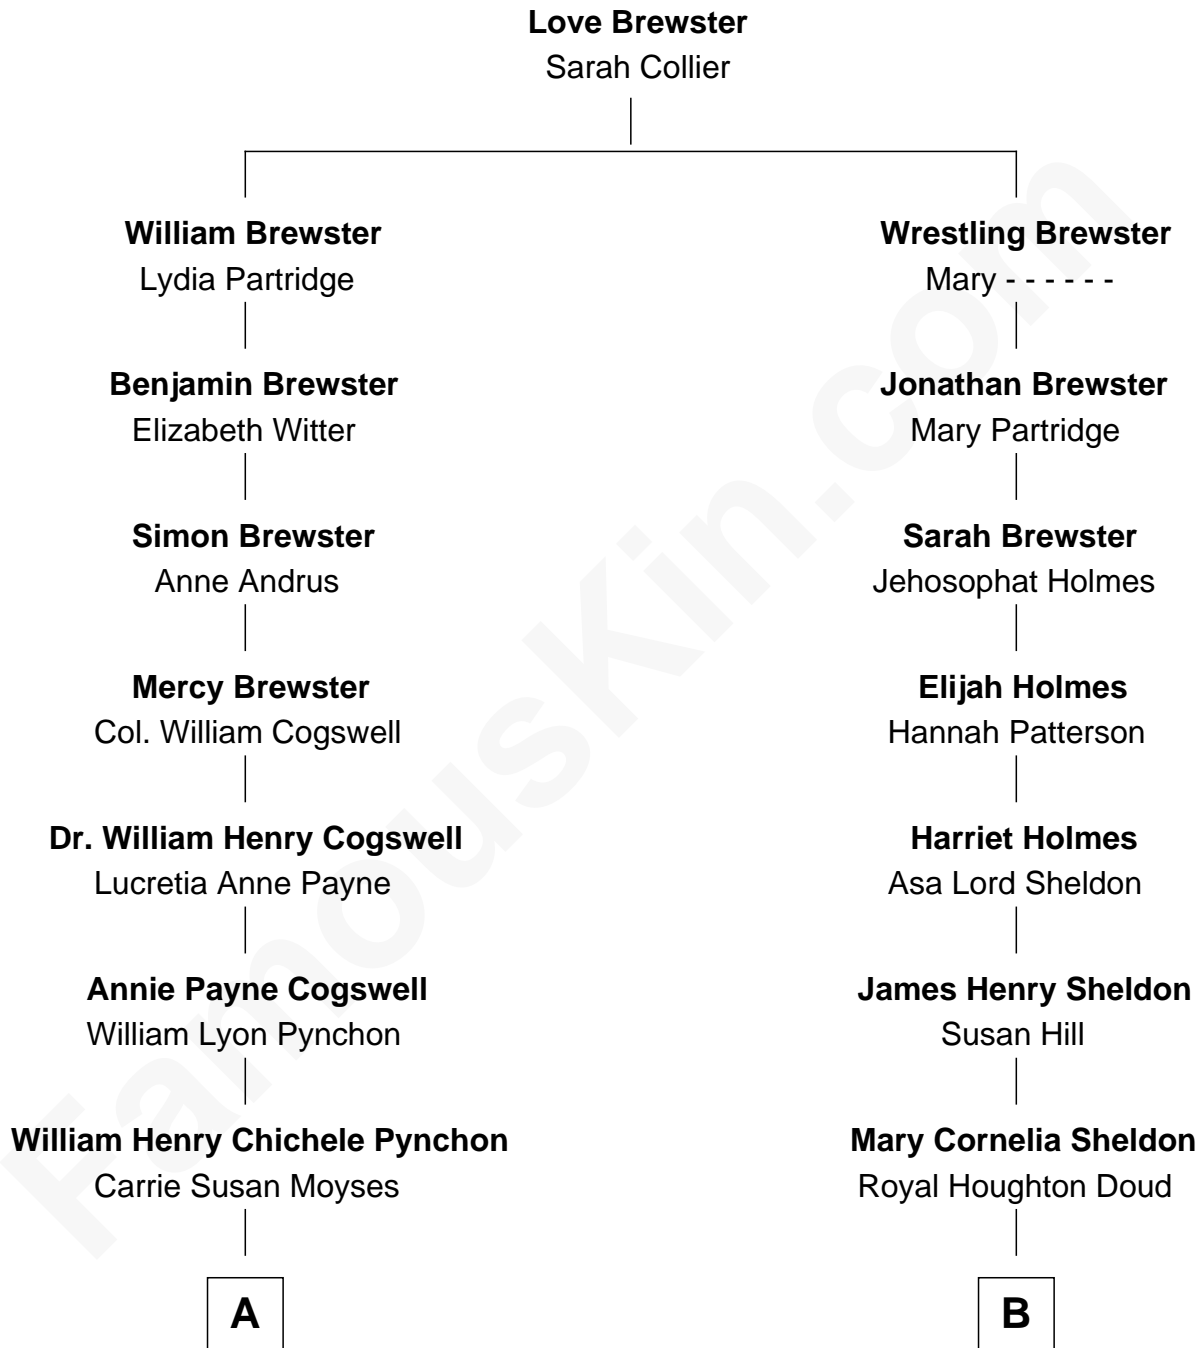

FamousKin.com
Relationship Chart of
Thomas Pynchon
American Novelist

8th cousin of
Mamie (Doud) Eisenhower
First Lady of President Dwight Eisenhower

A

Thomas Ruggles Pynchon
Catherine Frances Bennett

Thomas Pynchon
Novelist

B

John Sheldon Doud
Elivera Mathilda Carlson

Mamie (Doud) Eisenhower
First Lady of Dwight Eisenhower

FamousKin.com