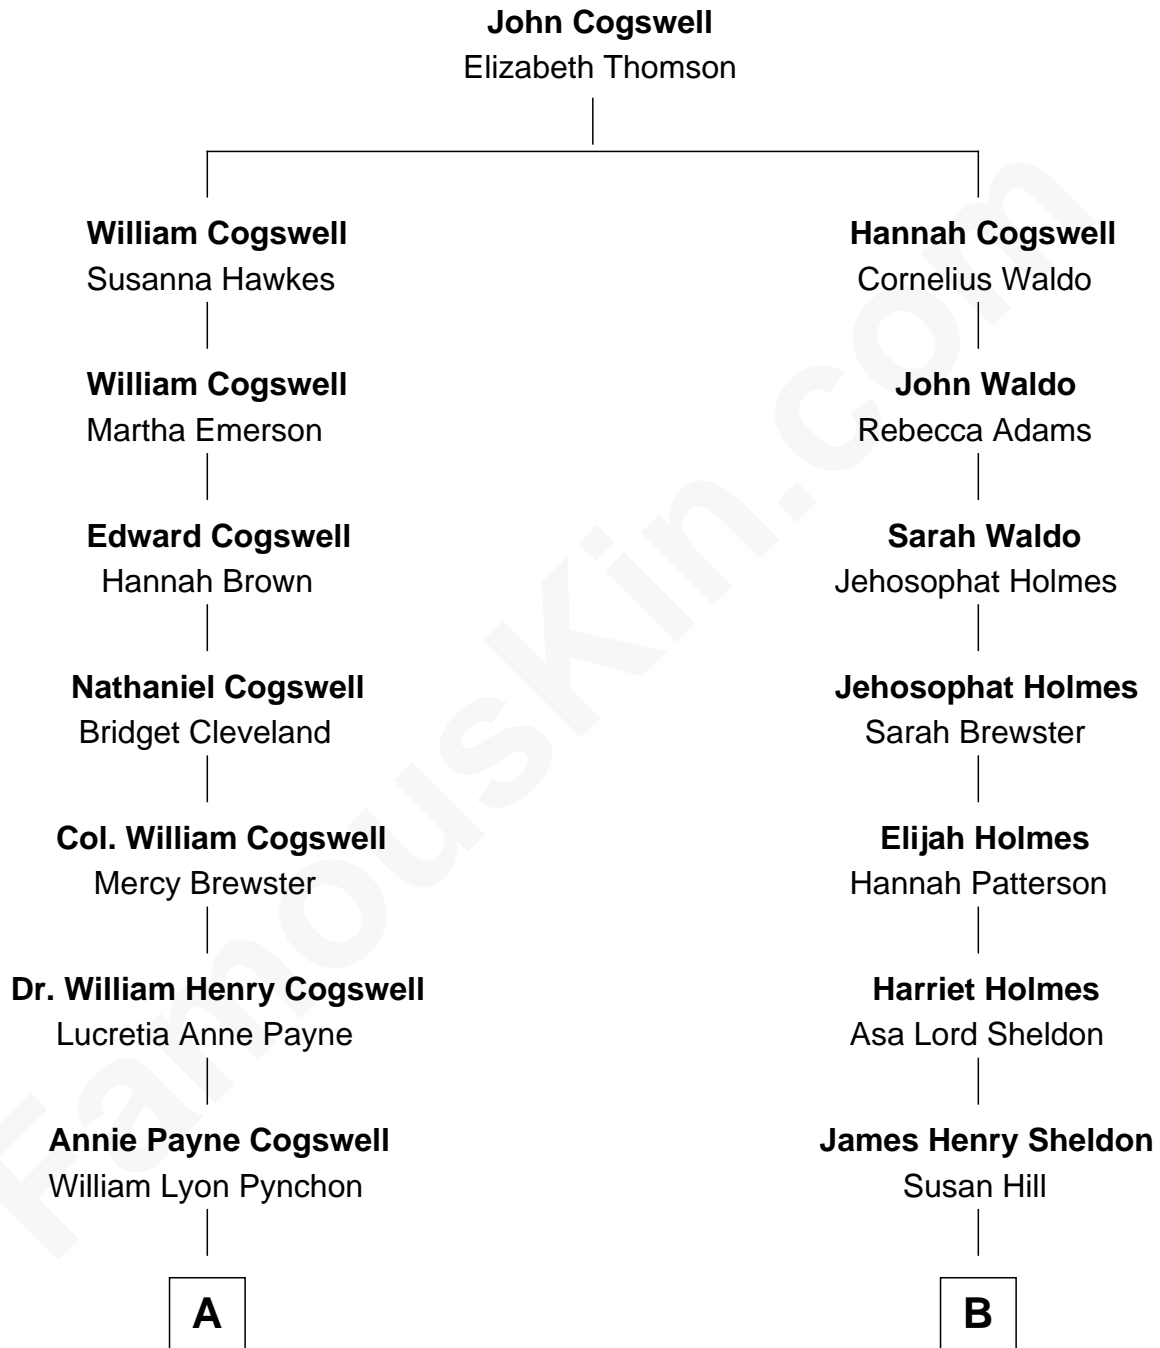

FamousKin.com
Relationship Chart of
Thomas Pynchon
American Novelist

9th cousin of
Mamie (Doud) Eisenhower
First Lady of President Dwight Eisenhower

A

William Henry Chichele Pynchon

Carrie Susan Moyses

Thomas Ruggles Pynchon

Catherine Frances Bennett

Thomas Pynchon

Novelist

B

Mary Cornelia Sheldon

Royal Houghton Doud

John Sheldon Doud

Elivera Mathilda Carlson

Mamie (Doud) Eisenhower

First Lady of Dwight Eisenhower

FamousKin.com