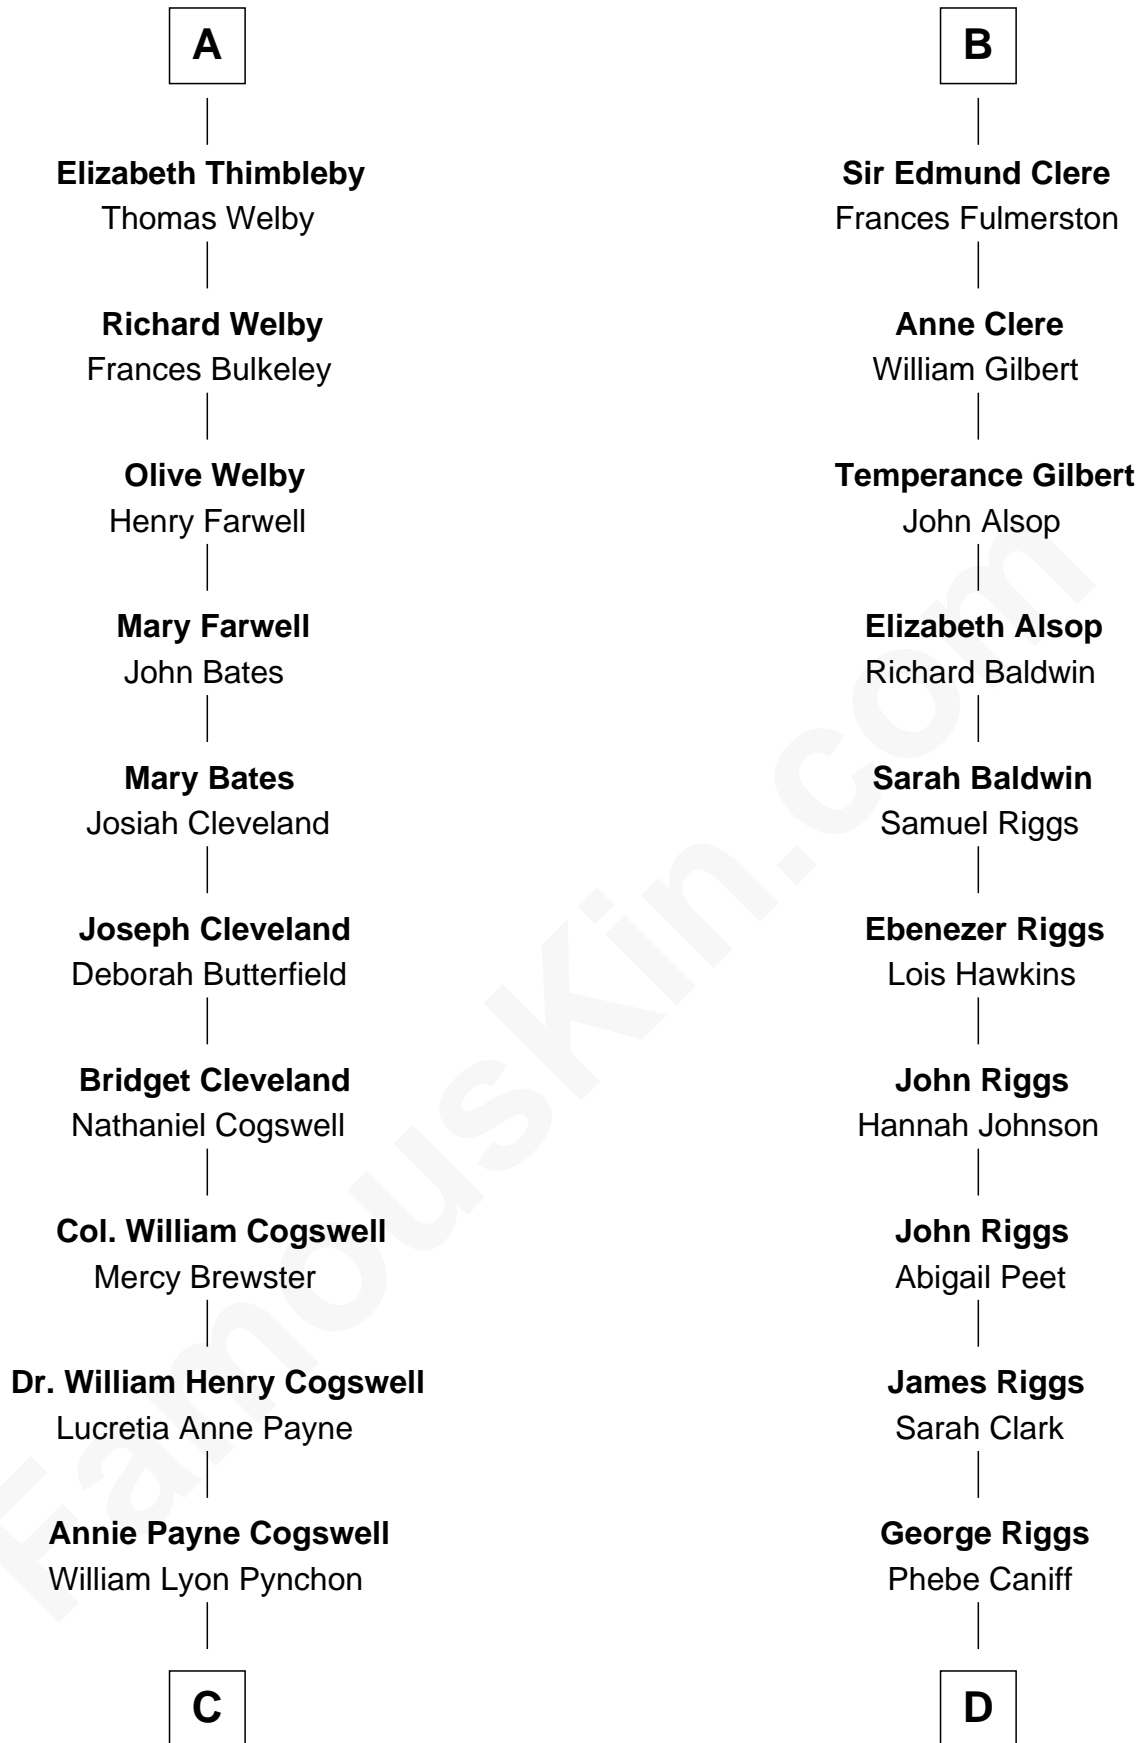

FamousKin.com
Relationship Chart of
Thomas Pynchon
American Novelist

19th cousin 1 time removed of

Mamie (Doud) Eisenhower
First Lady of President Dwight Eisenhower

C

William Henry Chichele Pynchon

Carrie Susan Moyses

Thomas Ruggles Pynchon

Catherine Frances Bennett

Thomas Pynchon

Novelist

D

Maria Riggs

Eli Doud

Royal Houghton Doud

Mary Cornelia Sheldon

John Sheldon Doud

Elivera Mathilda Carlson

Mamie (Doud) Eisenhower

First Lady of Dwight Eisenhower

FamousKin.com