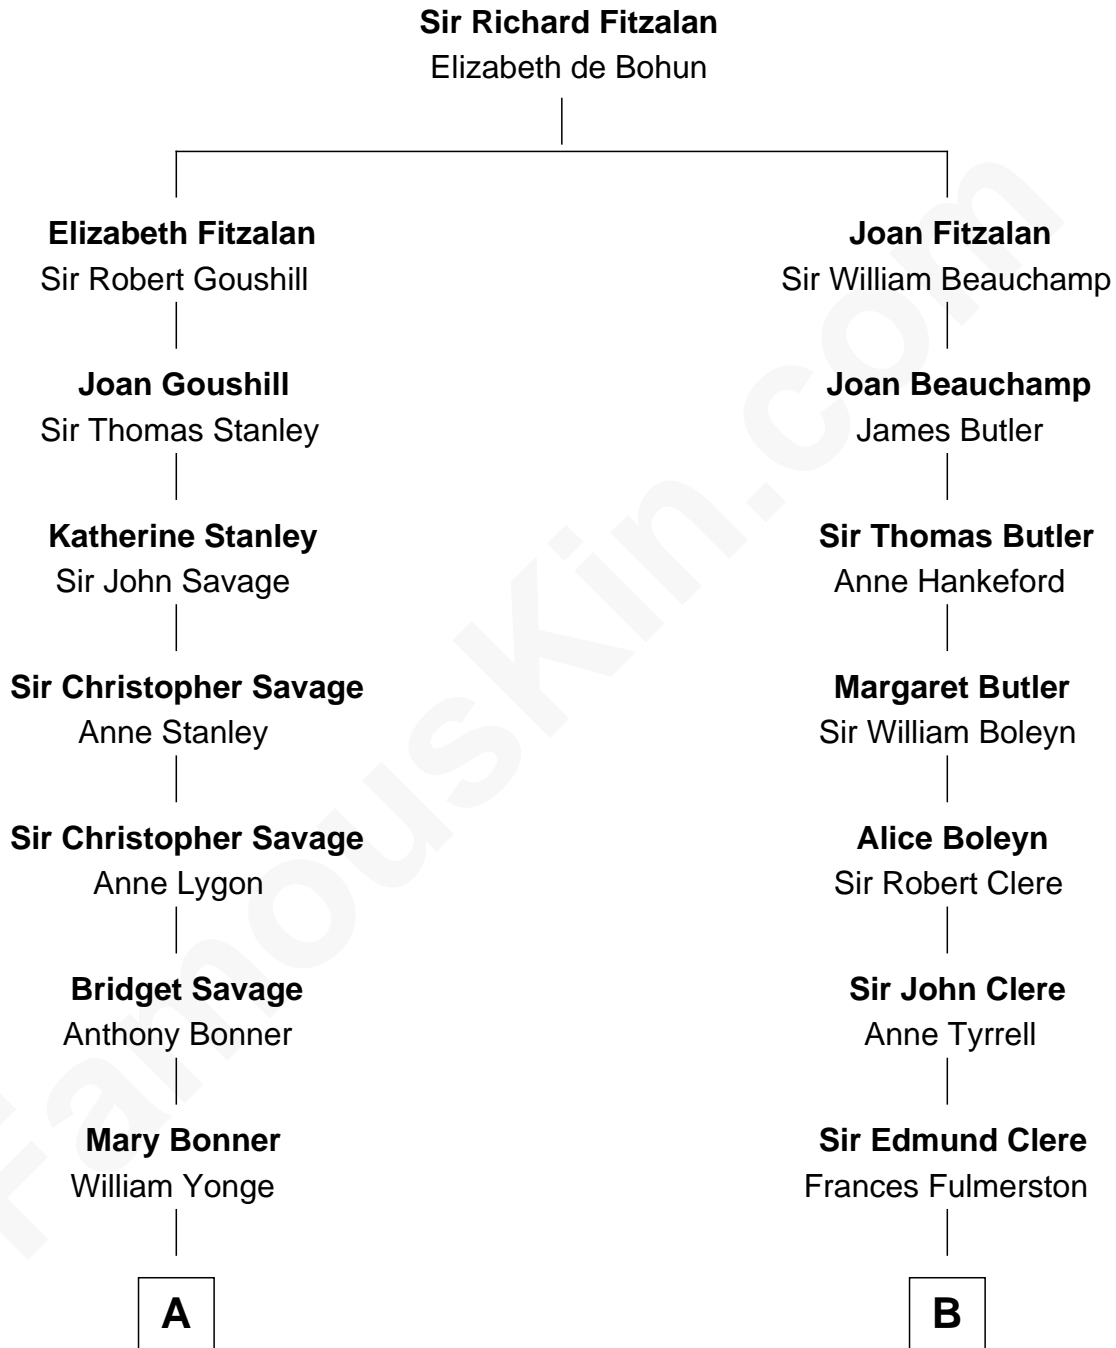

FamousKin.com
Relationship Chart of
Thomas Pynchon
American Novelist

17th cousin 2 times removed of

Mamie (Doud) Eisenhower
First Lady of President Dwight Eisenhower

C

Royal Houghton Doud
Mary Cornelia Sheldon

John Sheldon Doud
Elivera Mathilda Carlson

Mamie (Doud) Eisenhower
First Lady of Dwight Eisenhower

FamousKin.com