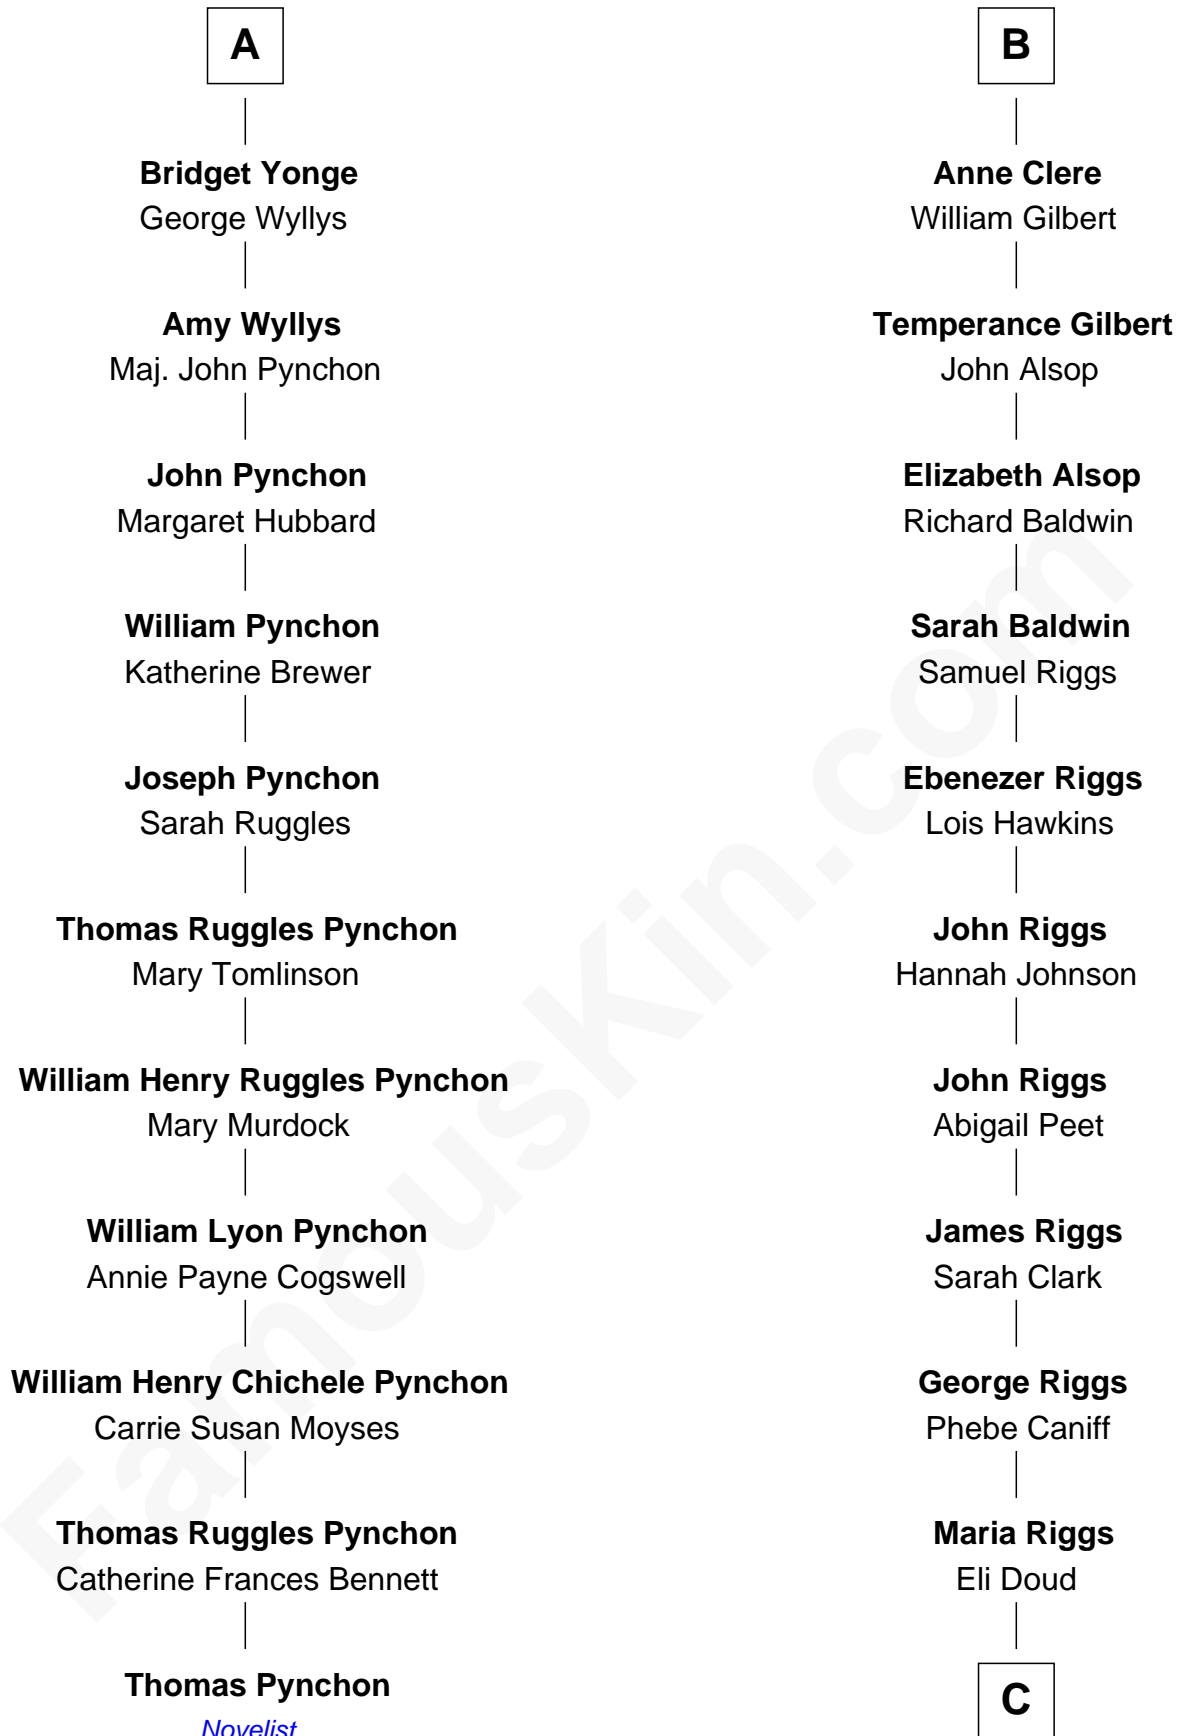

FamousKin.com
Relationship Chart of
Thomas Pynchon
American Novelist

17th cousin 2 times removed of

Mamie (Doud) Eisenhower
First Lady of President Dwight Eisenhower

C

Royal Houghton Doud
Mary Cornelia Sheldon

John Sheldon Doud
Elivera Mathilda Carlson

Mamie (Doud) Eisenhower
First Lady of Dwight Eisenhower

FamousKin.com