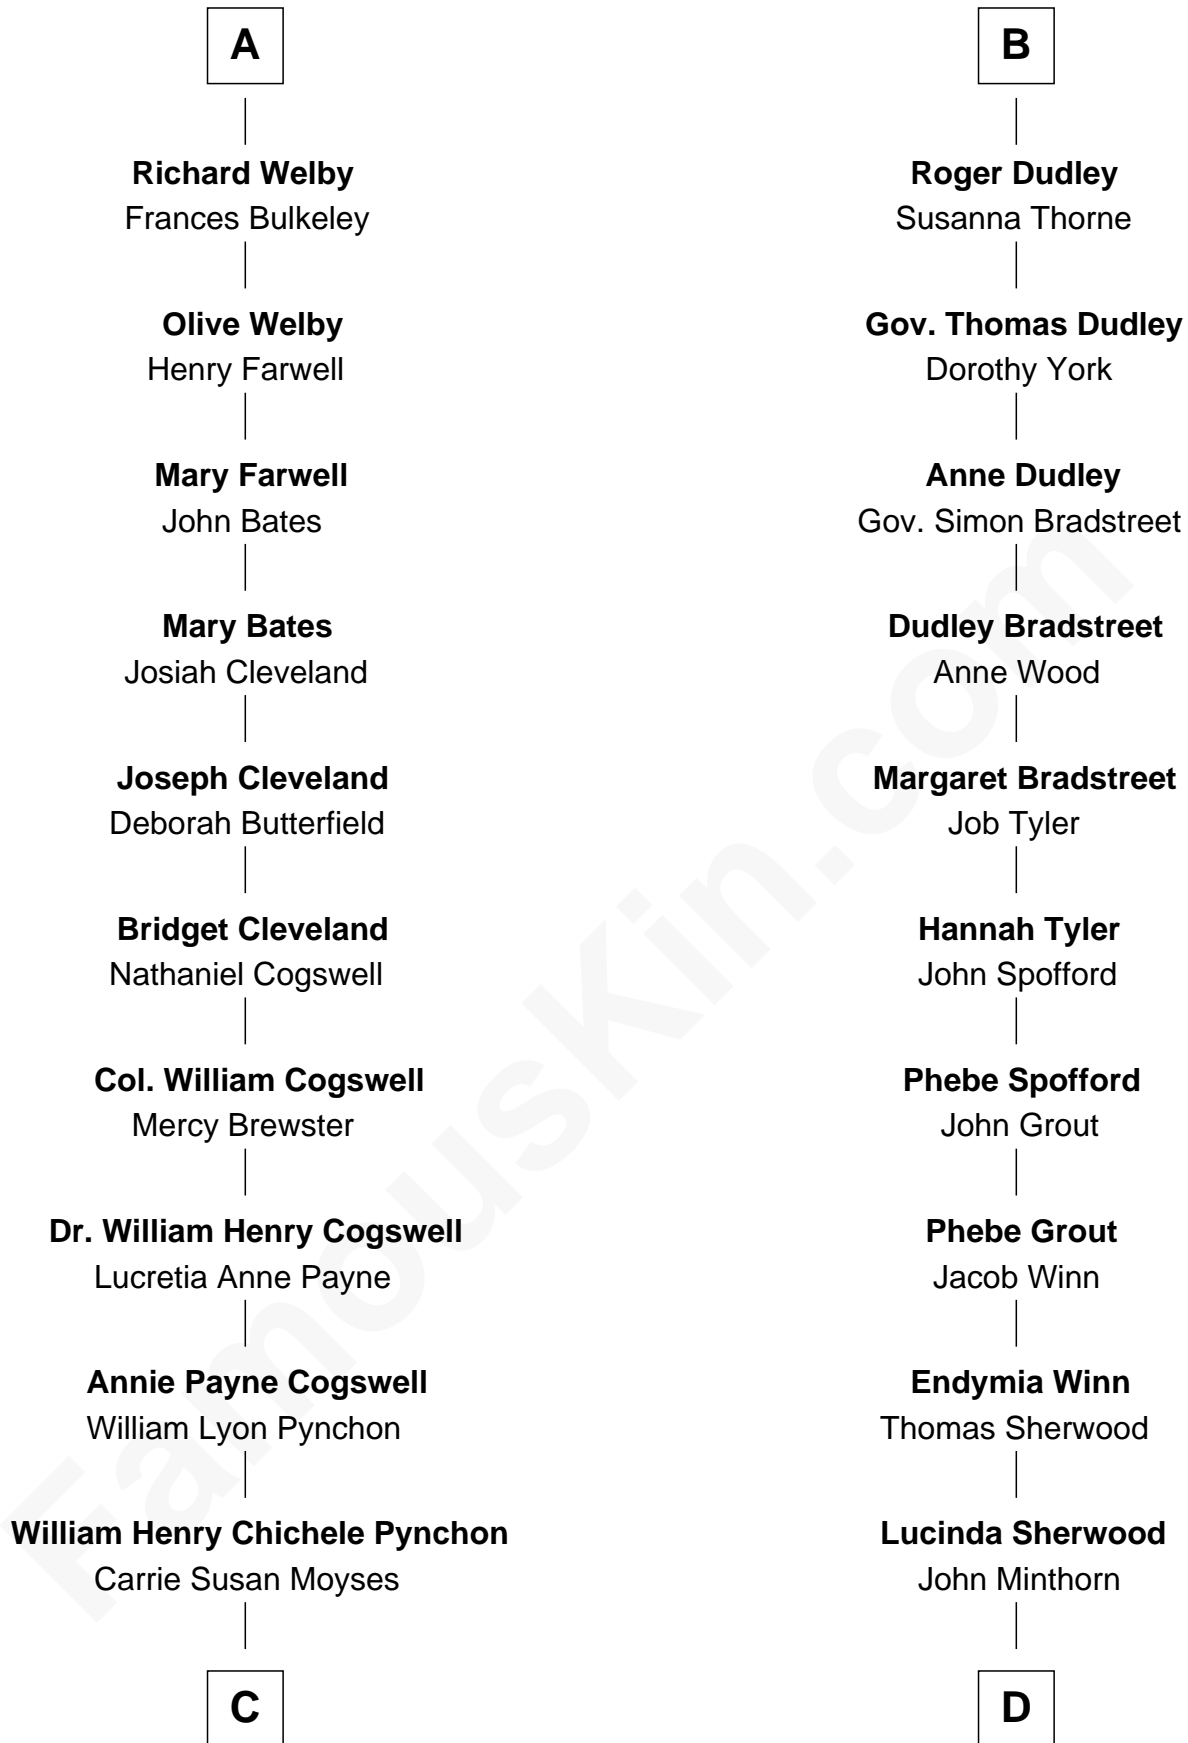

**FamousKin.com**  
**Relationship Chart of**  
**Thomas Pynchon**  
*American Novelist*

18th cousin 1 time removed of

**Herbert Hoover**  
*31st U.S. President*

**C**

**Thomas Ruggles Pynchon**  
Catherine Frances Bennett

**Thomas Pynchon**  
*Novelist*

**D**

**Theodore Minthorn**  
Mary Wasley

**Hulda Randall Minthorn**  
Jessie Clark Hoover

**Herbert Hoover**  
*31st U.S. President*

FamousKin.com