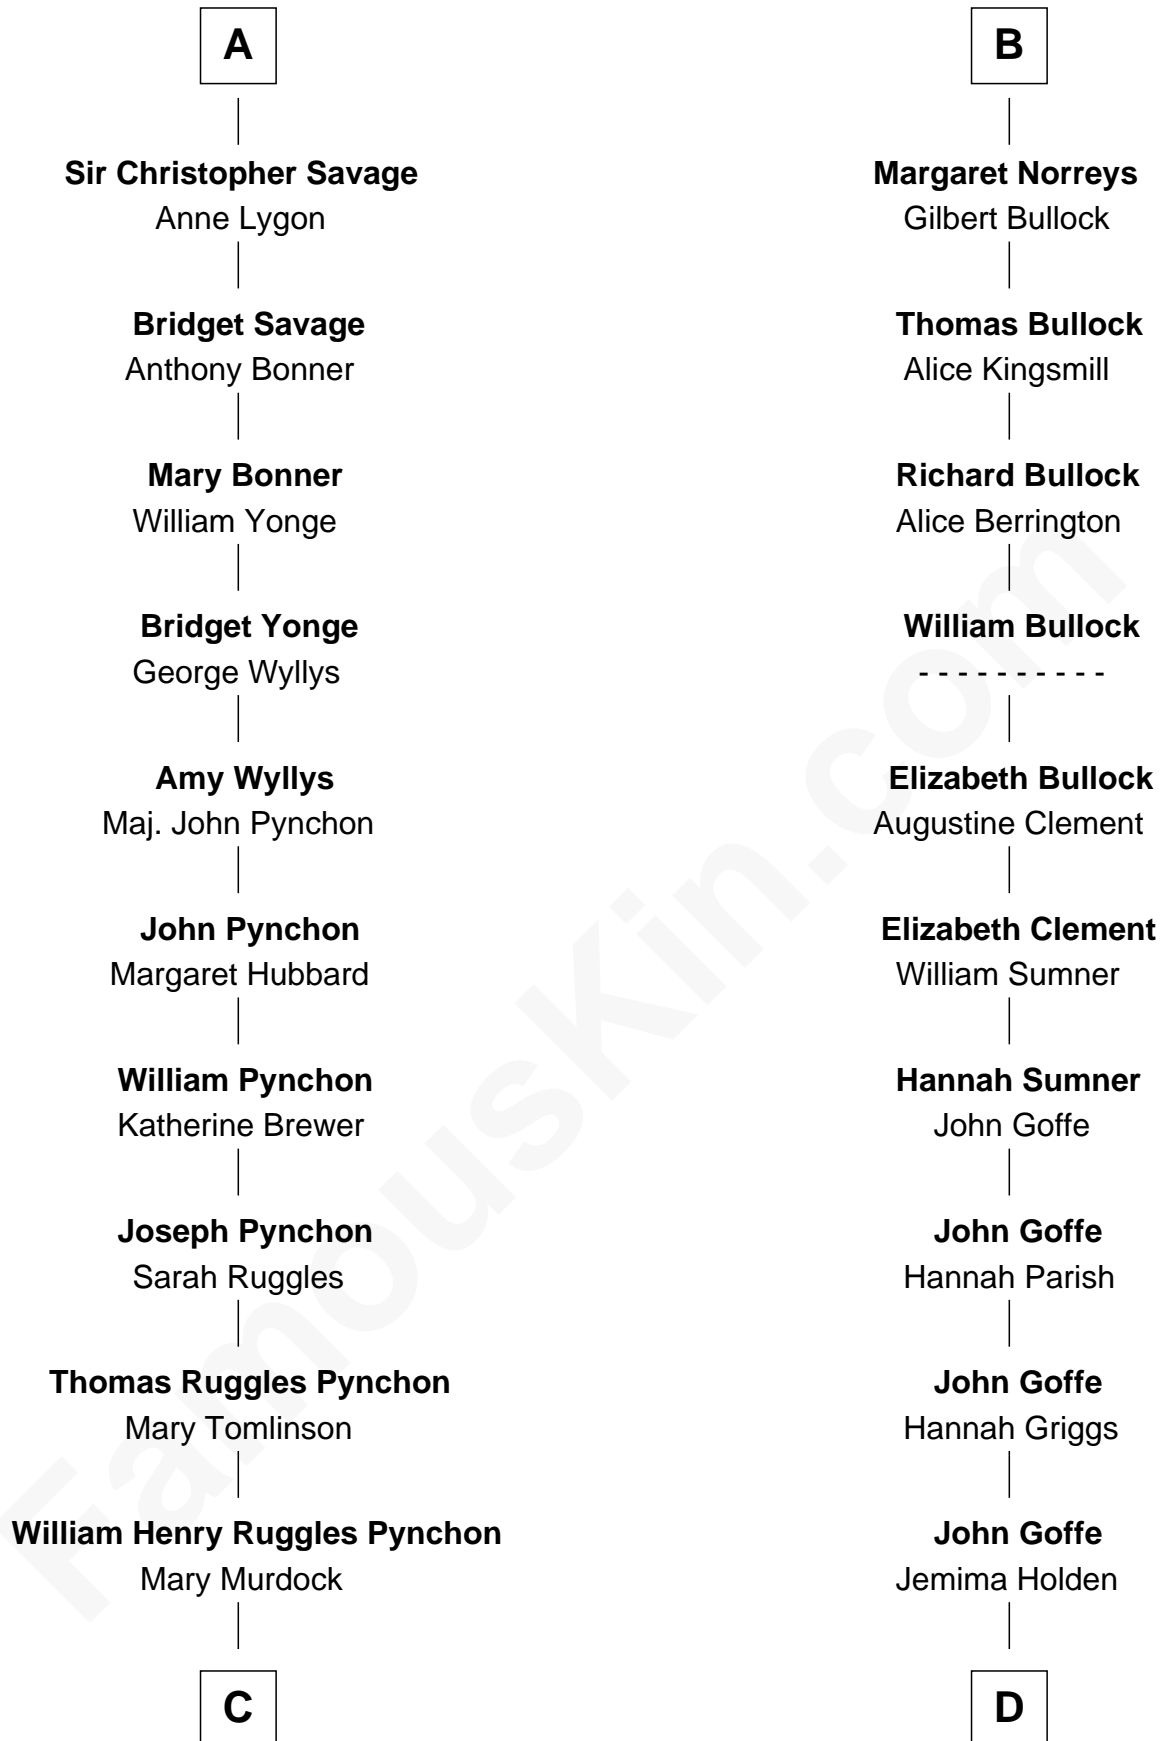

**FamousKin.com**  
**Relationship Chart of**  
**Thomas Pynchon**  
*American Novelist*

**20th cousin 1 time removed of**  
**Lou (Henry) Hoover**  
*First Lady of President Herbert Hoover*

**C**

**William Lyon Pynchon**

Annie Payne Cogswell

**William Henry Chichele Pynchon**

Carrie Susan Moyses

**Thomas Ruggles Pynchon**

Catherine Frances Bennett

**Thomas Pynchon**

*Novelist*

**D**

**Polly Goffe**

Josiah Wallace

**Nancy M. Wallace**

John Scobey

**Philomelia Sophia Scobey**

Phineas Weed

**Florence Ida Weed**

Charles Delano Henry

**Lou (Henry) Hoover**

*First Lady of Herbert Hoover*