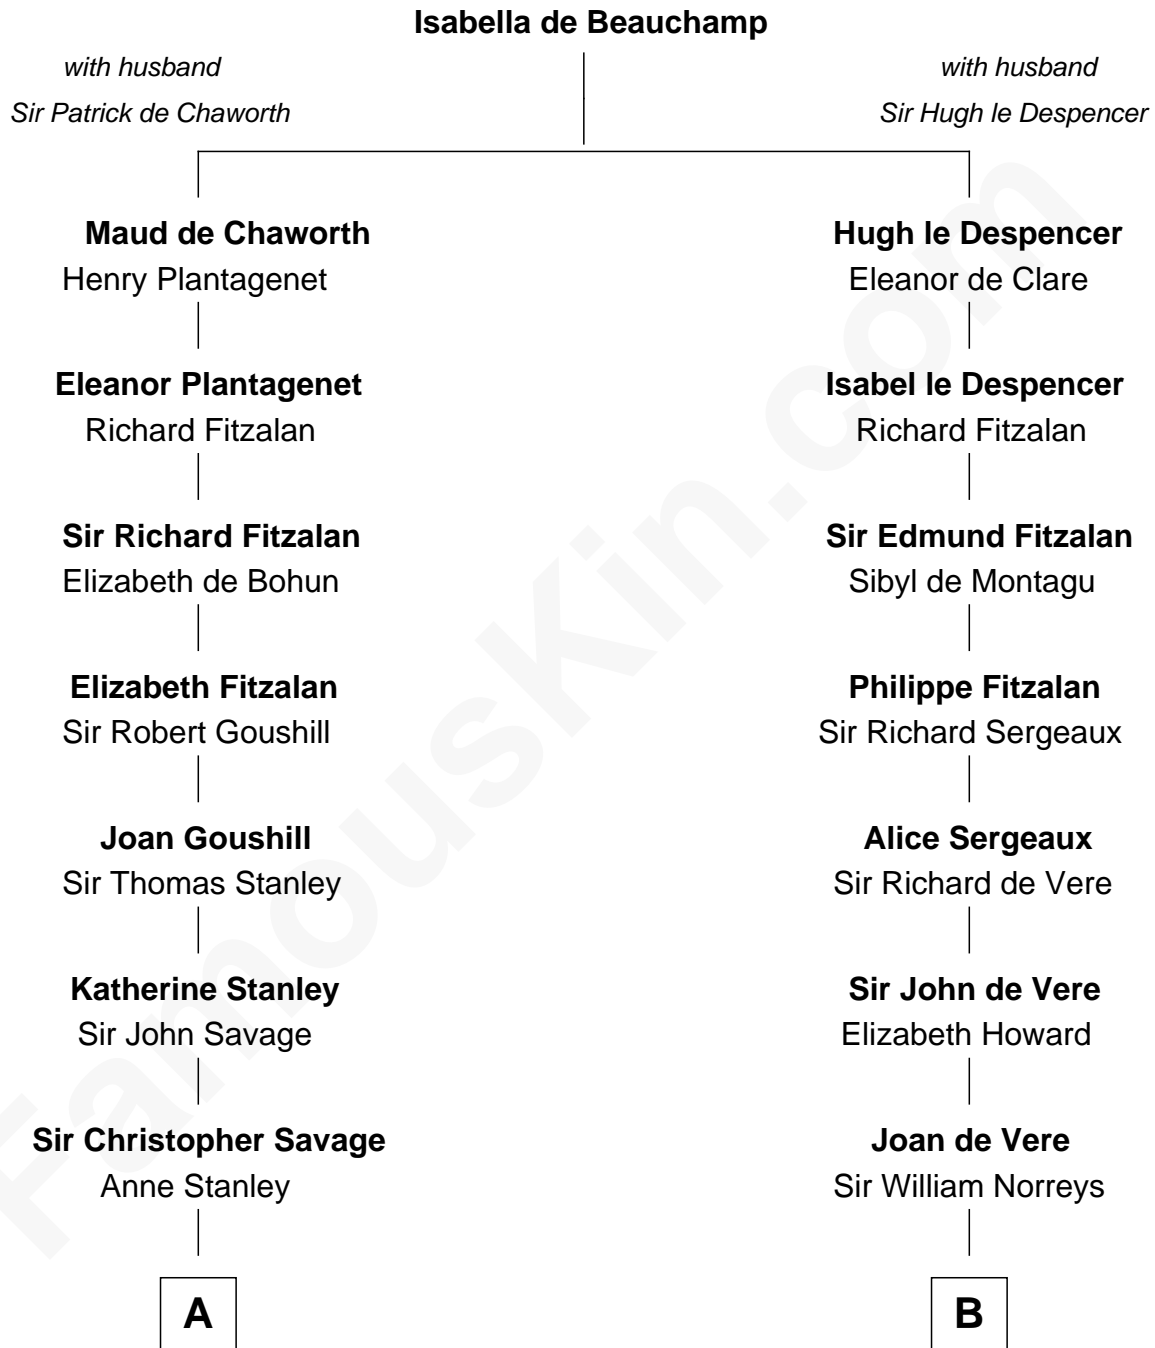

**FamousKin.com**  
**Relationship Chart of**  
**Thomas Pynchon**  
*American Novelist*

**20th cousin 1 time removed of**  
**Lou (Henry) Hoover**  
*First Lady of President Herbert Hoover*

**C**

**William Lyon Pynchon**

Annie Payne Cogswell

**William Henry Chichele Pynchon**

Carrie Susan Moyses

**Thomas Ruggles Pynchon**

Catherine Frances Bennett

**Thomas Pynchon**

*Novelist*

**D**