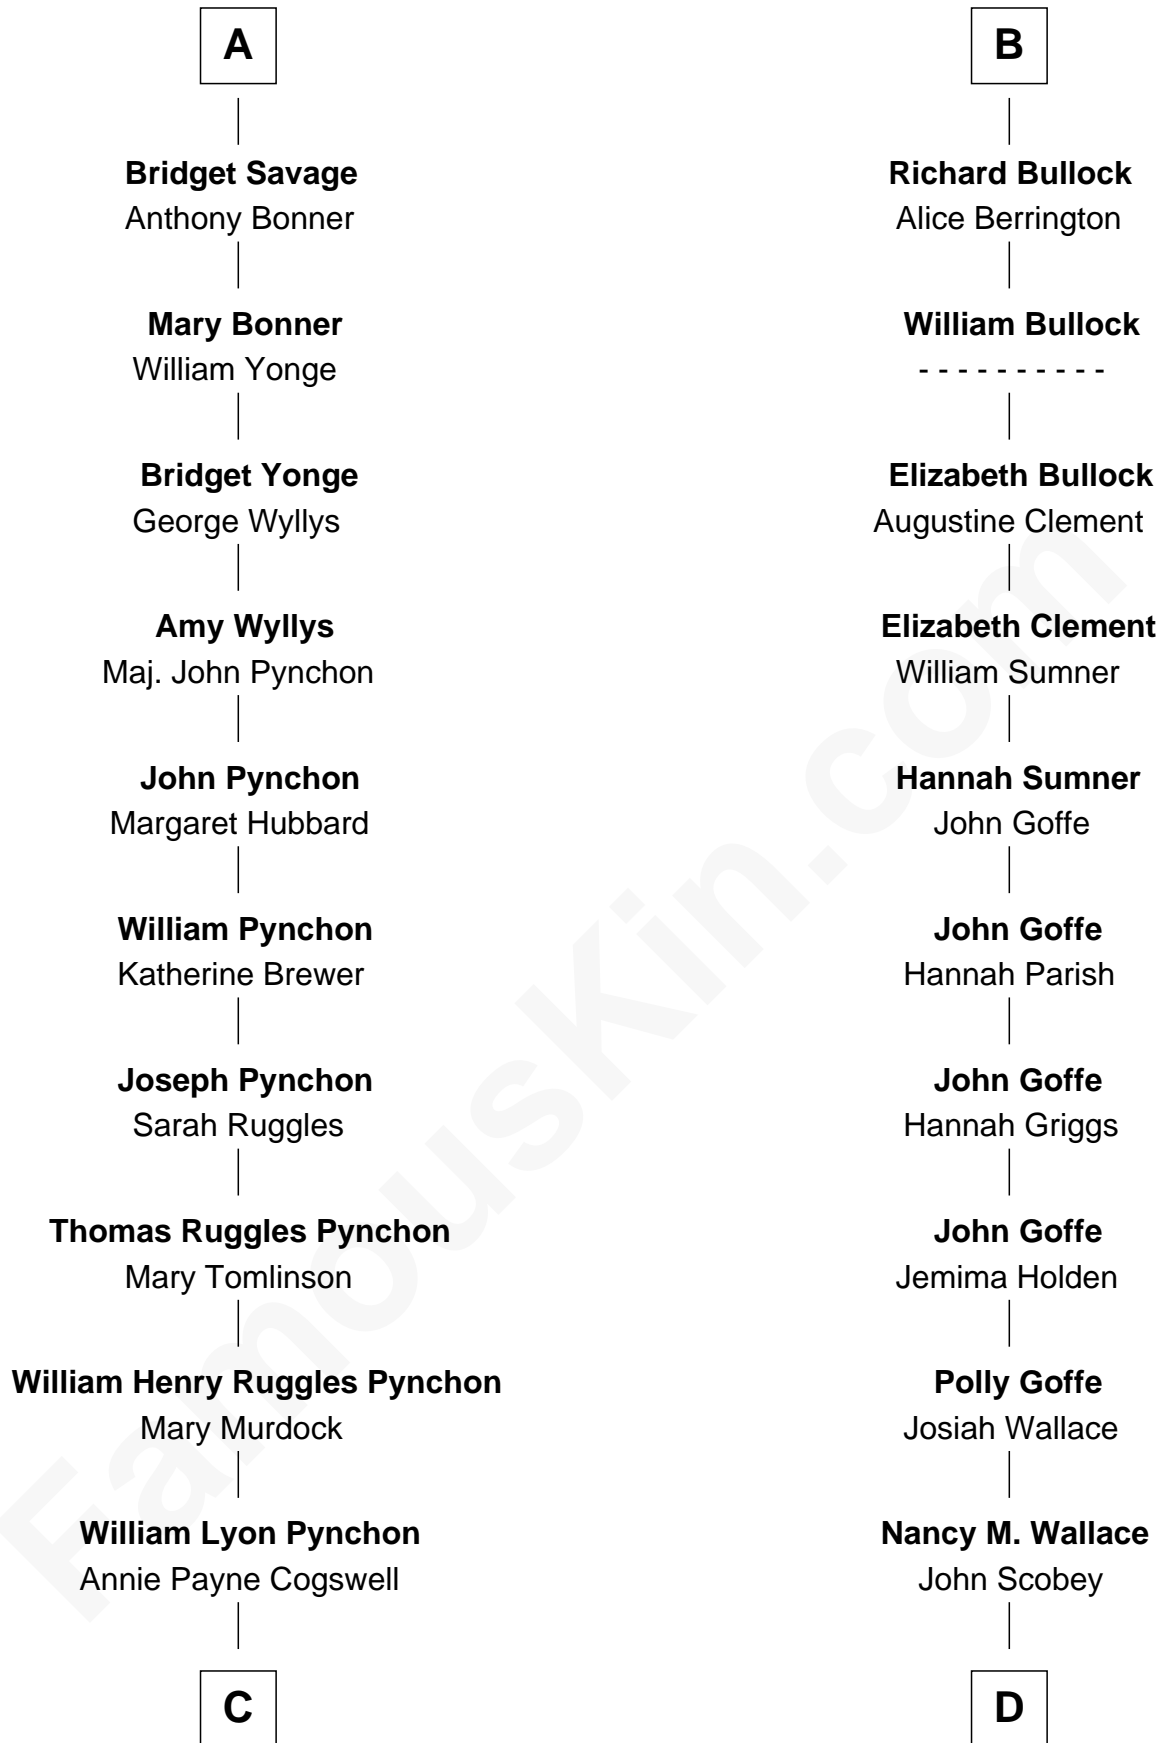

FamousKin.com Relationship Chart of

Thomas Pynchon

American Novelist

19th cousin of

Lou (Henry) Hoover

First Lady of President Herbert Hoover

Bartholomew de Badlesmere

Margaret de Clare

John de Vere

Aubrey de Vere

Alice FitzWalter

Sir Richard de Vere

Alice Sergeaux

Sir John de Vere

Elizabeth Howard

Joan de Vere

Sir William Norreys

Margaret Norreys

Gilbert Bullock

Thomas Bullock

Alice Kingsmill

B

C

William Henry Chichele Pynchon

Carrie Susan Moyses

Thomas Ruggles Pynchon

Catherine Frances Bennett

Thomas Pynchon

Novelist

D

Philomelia Sophia Scobey

Phineas Weed