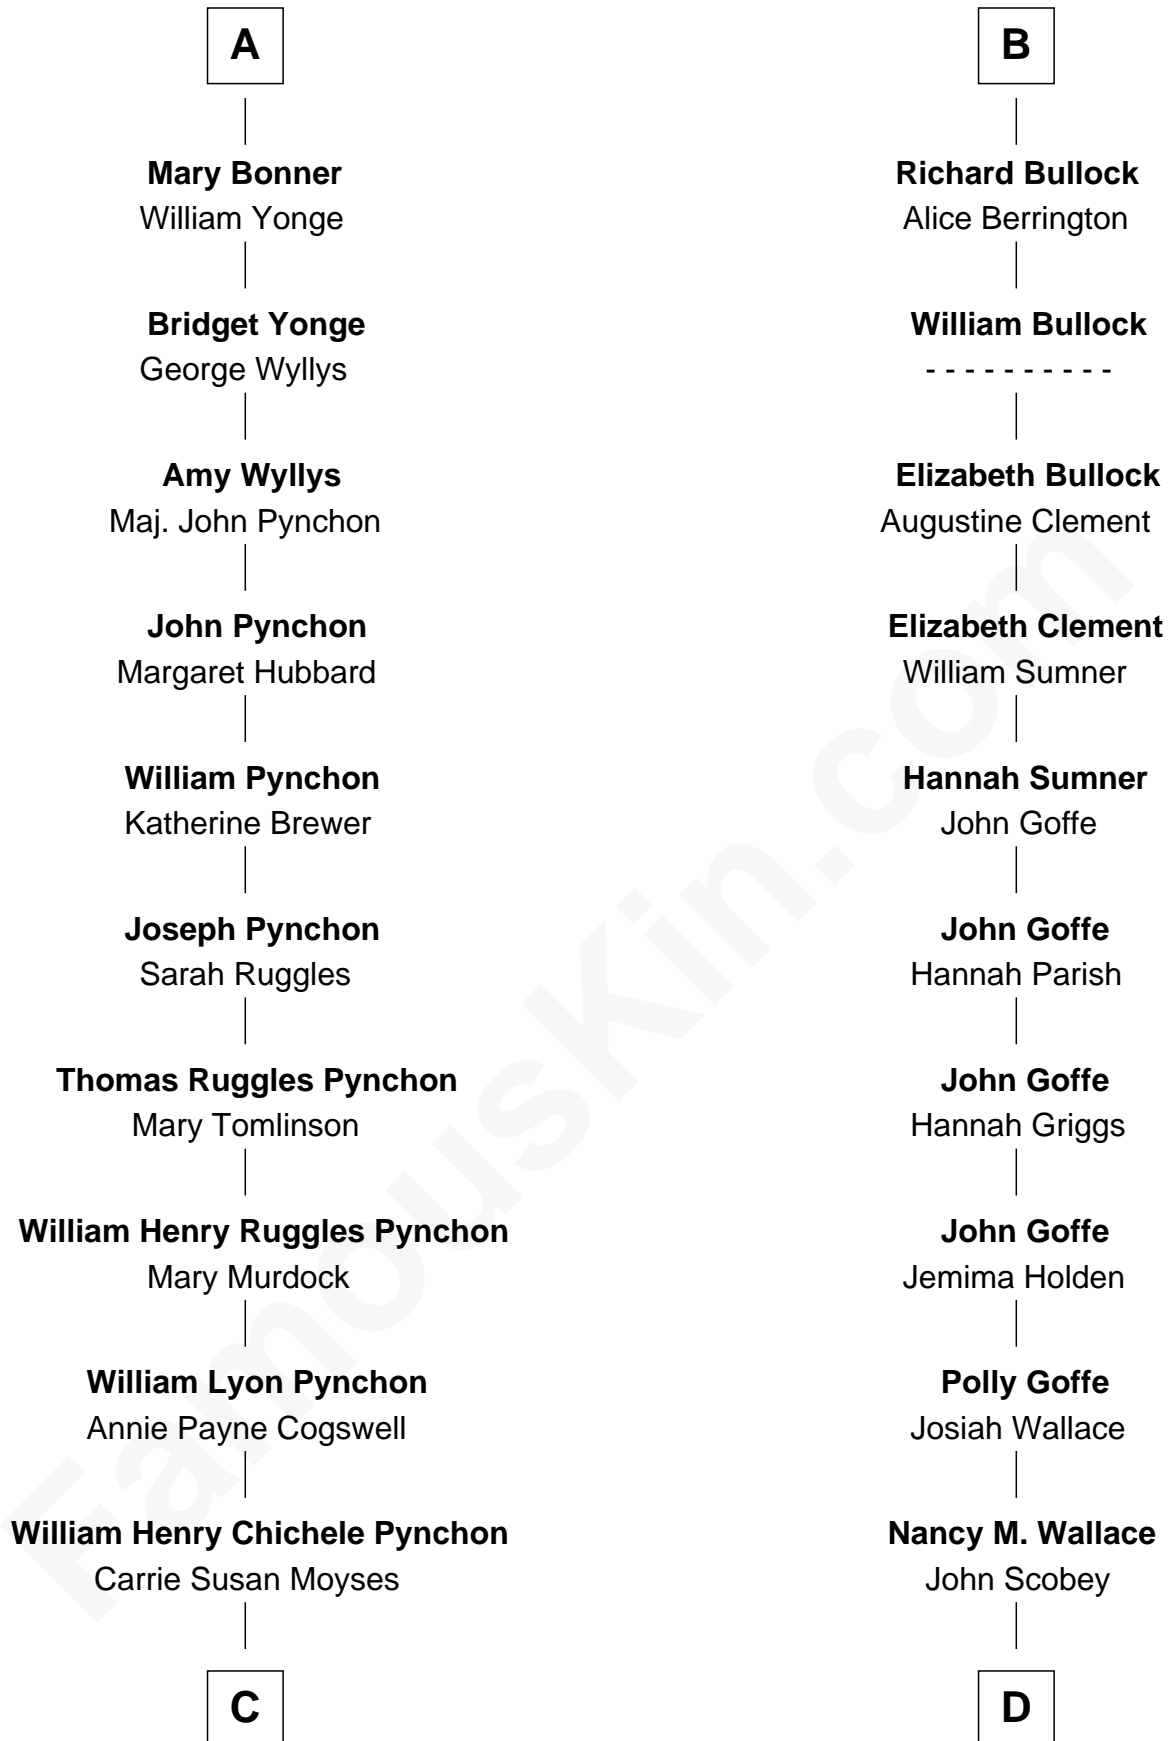

FamousKin.com
Relationship Chart of
Thomas Pynchon
American Novelist

18th cousin 1 time removed of

Lou (Henry) Hoover
First Lady of President Herbert Hoover

C

Thomas Ruggles Pynchon
Catherine Frances Bennett

Thomas Pynchon
Novelist

D

Philomelia Sophia Scobey
Phineas Weed

Florence Ida Weed
Charles Delano Henry

Lou (Henry) Hoover
First Lady of Herbert Hoover

FamousKin.com