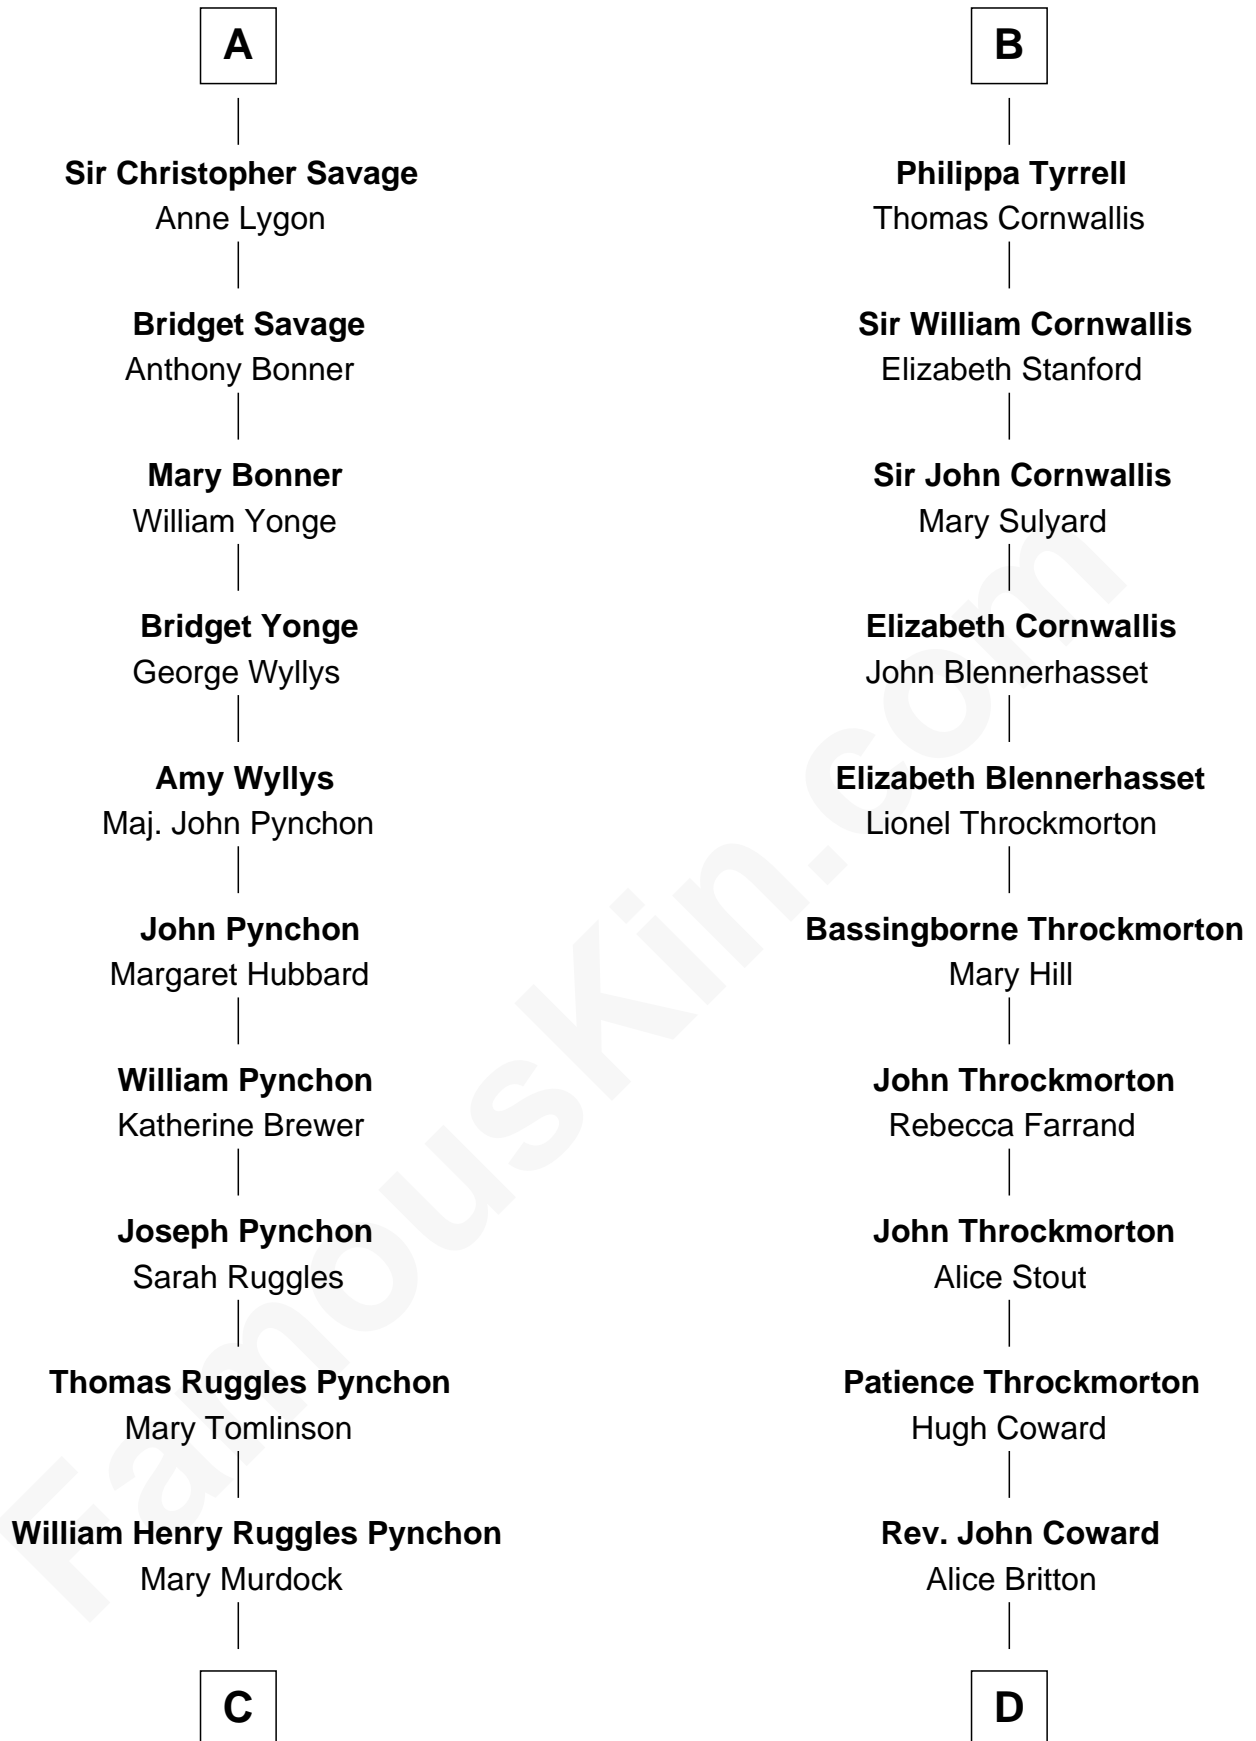

FamousKin.com
Relationship Chart of
Thomas Pynchon
American Novelist

20th cousin 1 time removed of

Ellen Louise (Axson) Wilson
First Lady of President Woodrow Wilson

C

William Lyon Pynchon

Annie Payne Cogswell

William Henry Chichele Pynchon

Carrie Susan Moyses

Thomas Ruggles Pynchon

Catherine Frances Bennett

Thomas Pynchon

Novelist

D

Deliverance Coward