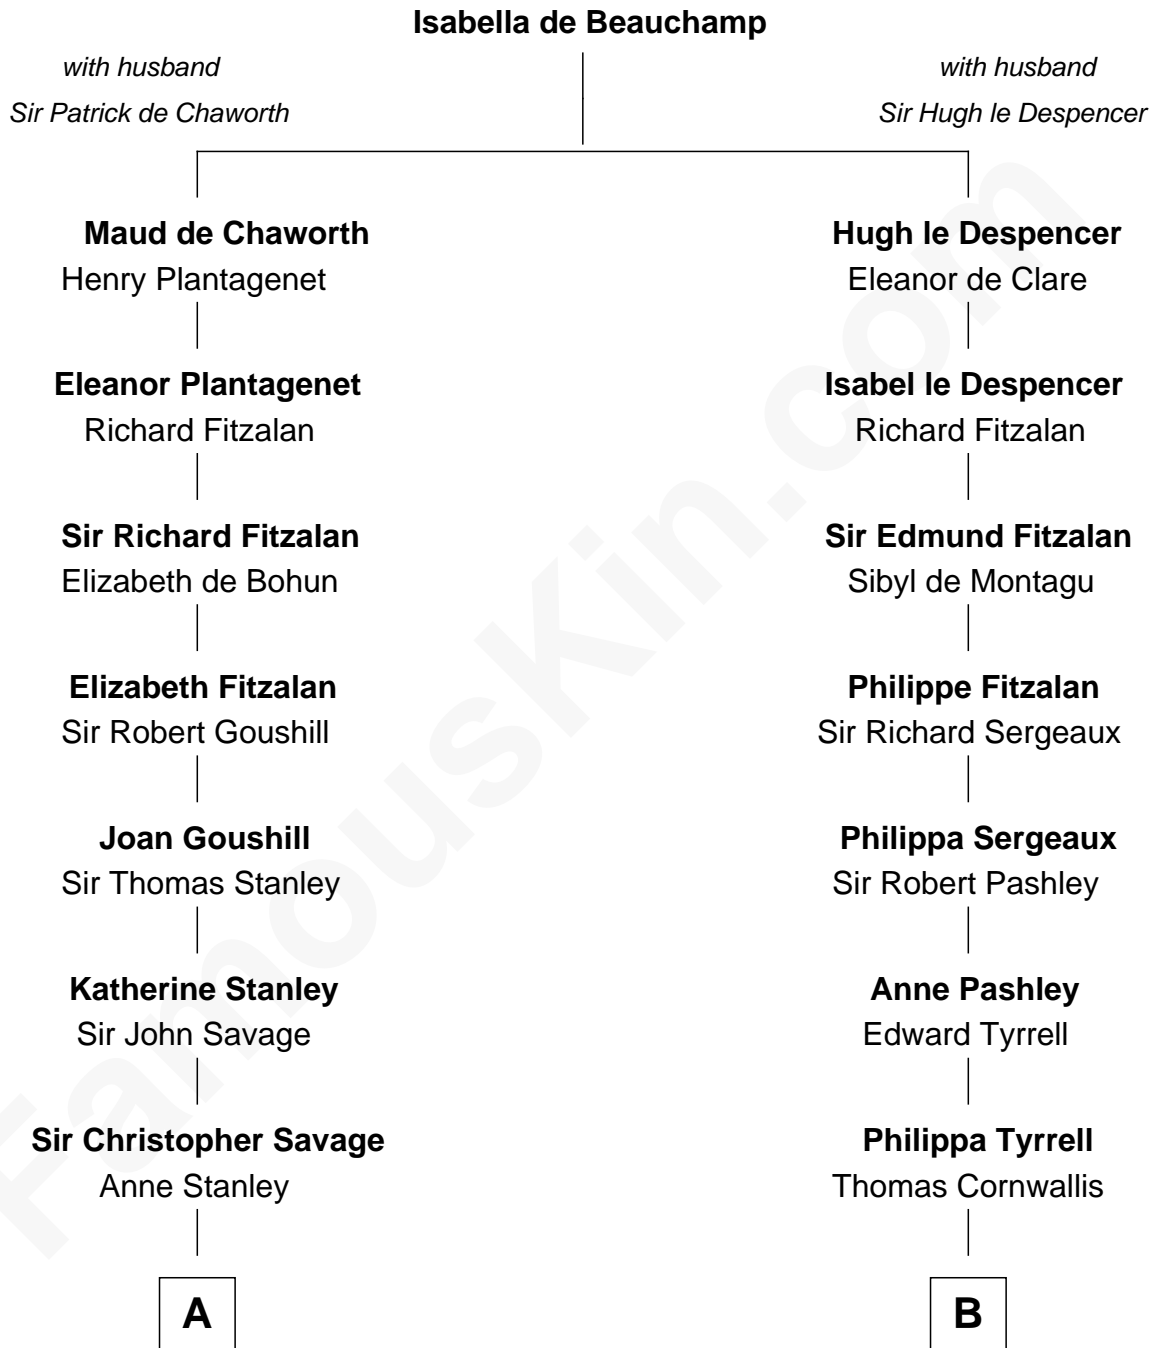

**FamousKin.com**  
**Relationship Chart of**  
**Thomas Pynchon**  
*American Novelist*

**20th cousin of**  
**Ellen Louise (Axson) Wilson**  
*First Lady of President Woodrow Wilson*

**C**

**William Lyon Pynchon**  
Annie Payne Cogswell

**William Henry Chichele Pynchon**  
Carrie Susan Moyses

**Thomas Ruggles Pynchon**  
Catherine Frances Bennett

**Thomas Pynchon**  
*Novelist*

**D**

**Isaac FitzRandolph**  
Eleanor Hunter

**Rebecca Longstreet FitzRandolph**  
Rev. Isaac Stockton Keith Axson