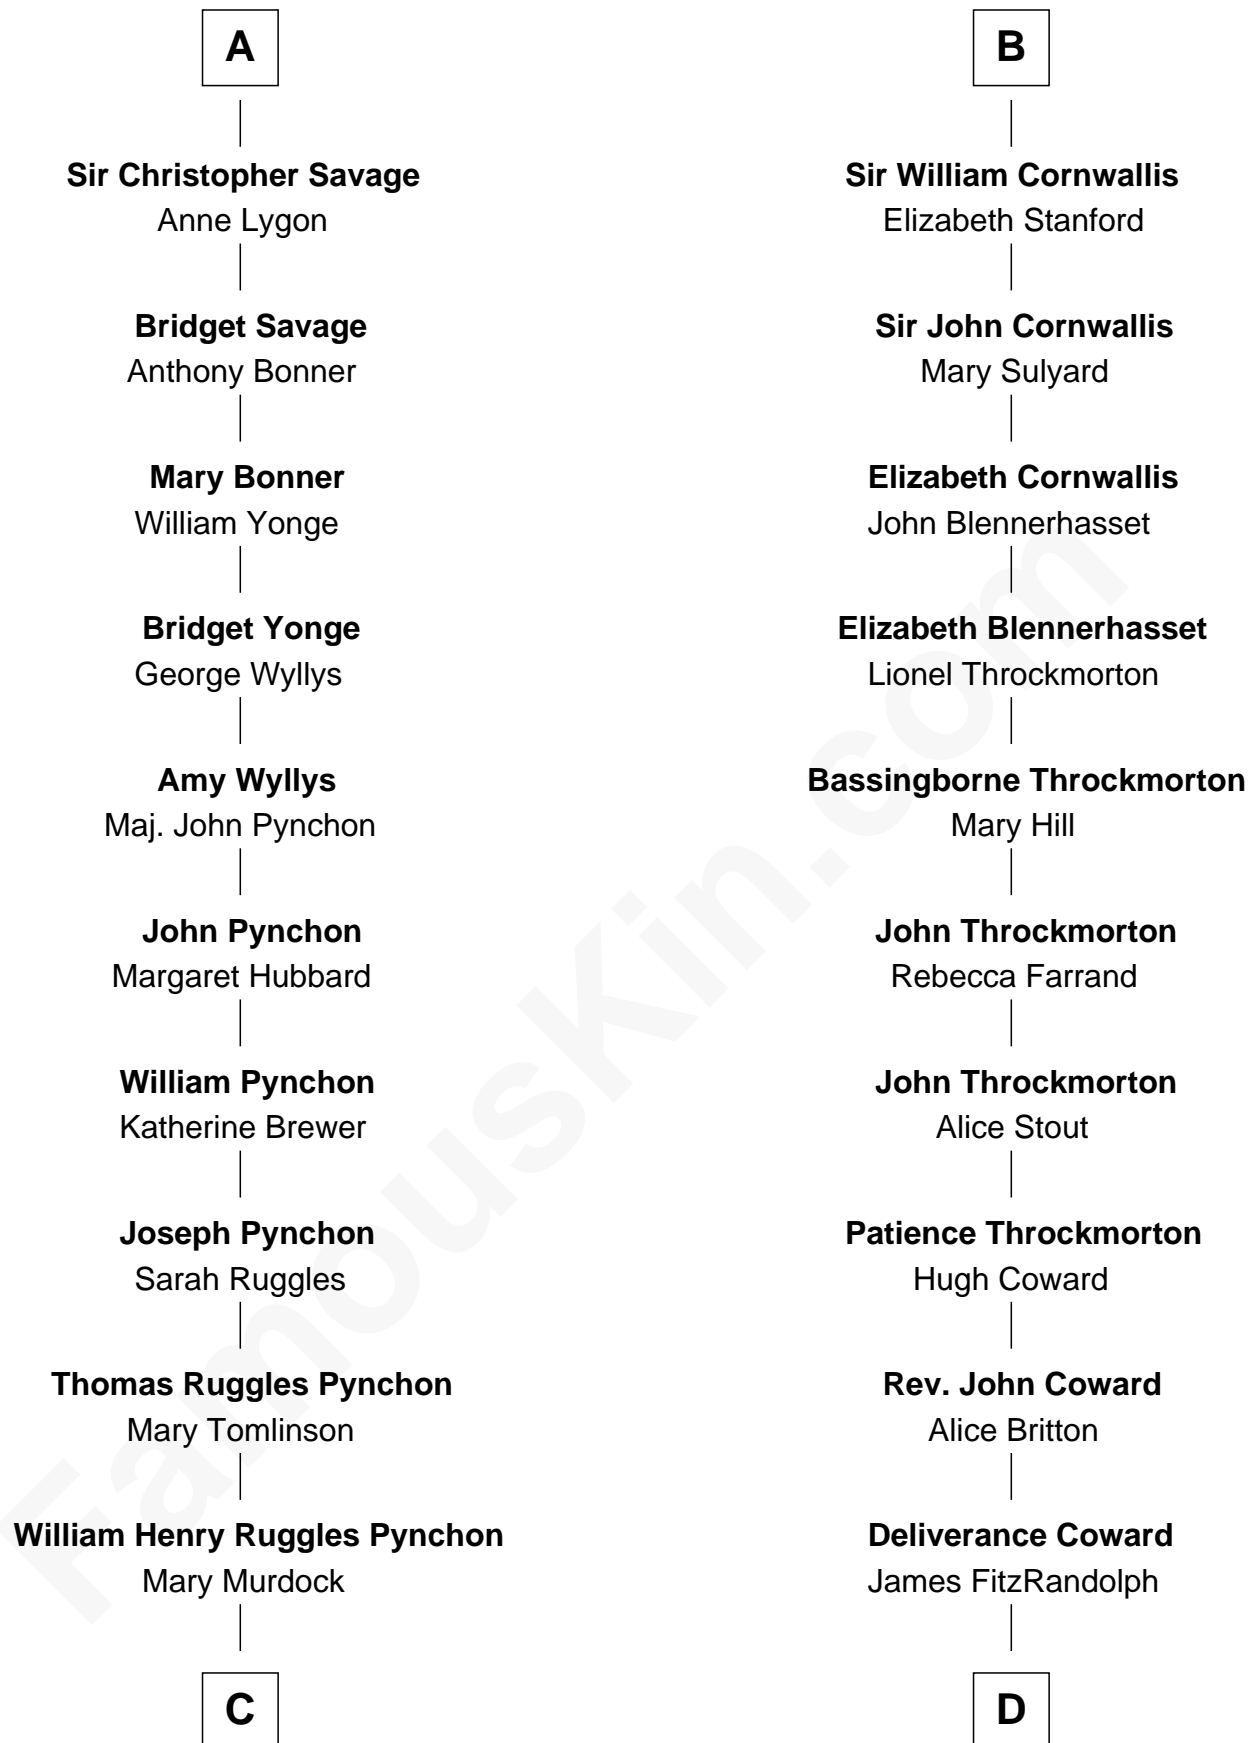

**FamousKin.com**  
**Relationship Chart of**  
**Thomas Pynchon**  
*American Novelist*

**20th cousin of**  
**Ellen Louise (Axson) Wilson**  
*First Lady of President Woodrow Wilson*

**C**

**William Lyon Pynchon**  
Annie Payne Cogswell

**William Henry Chichele Pynchon**  
Carrie Susan Moyses

**Thomas Ruggles Pynchon**  
Catherine Frances Bennett

**Thomas Pynchon**  
*Novelist*

**D**

**Isaac FitzRandolph**  
Eleanor Hunter

**Rebecca Longstreet FitzRandolph**  
Rev. Isaac Stockton Keith Axson

**Rev. Samuel Edward Axson**  
Margaret Jane Hoyt

**Ellen Louise (Axson) Wilson**  
*First Lady of Woodrow Wilson*