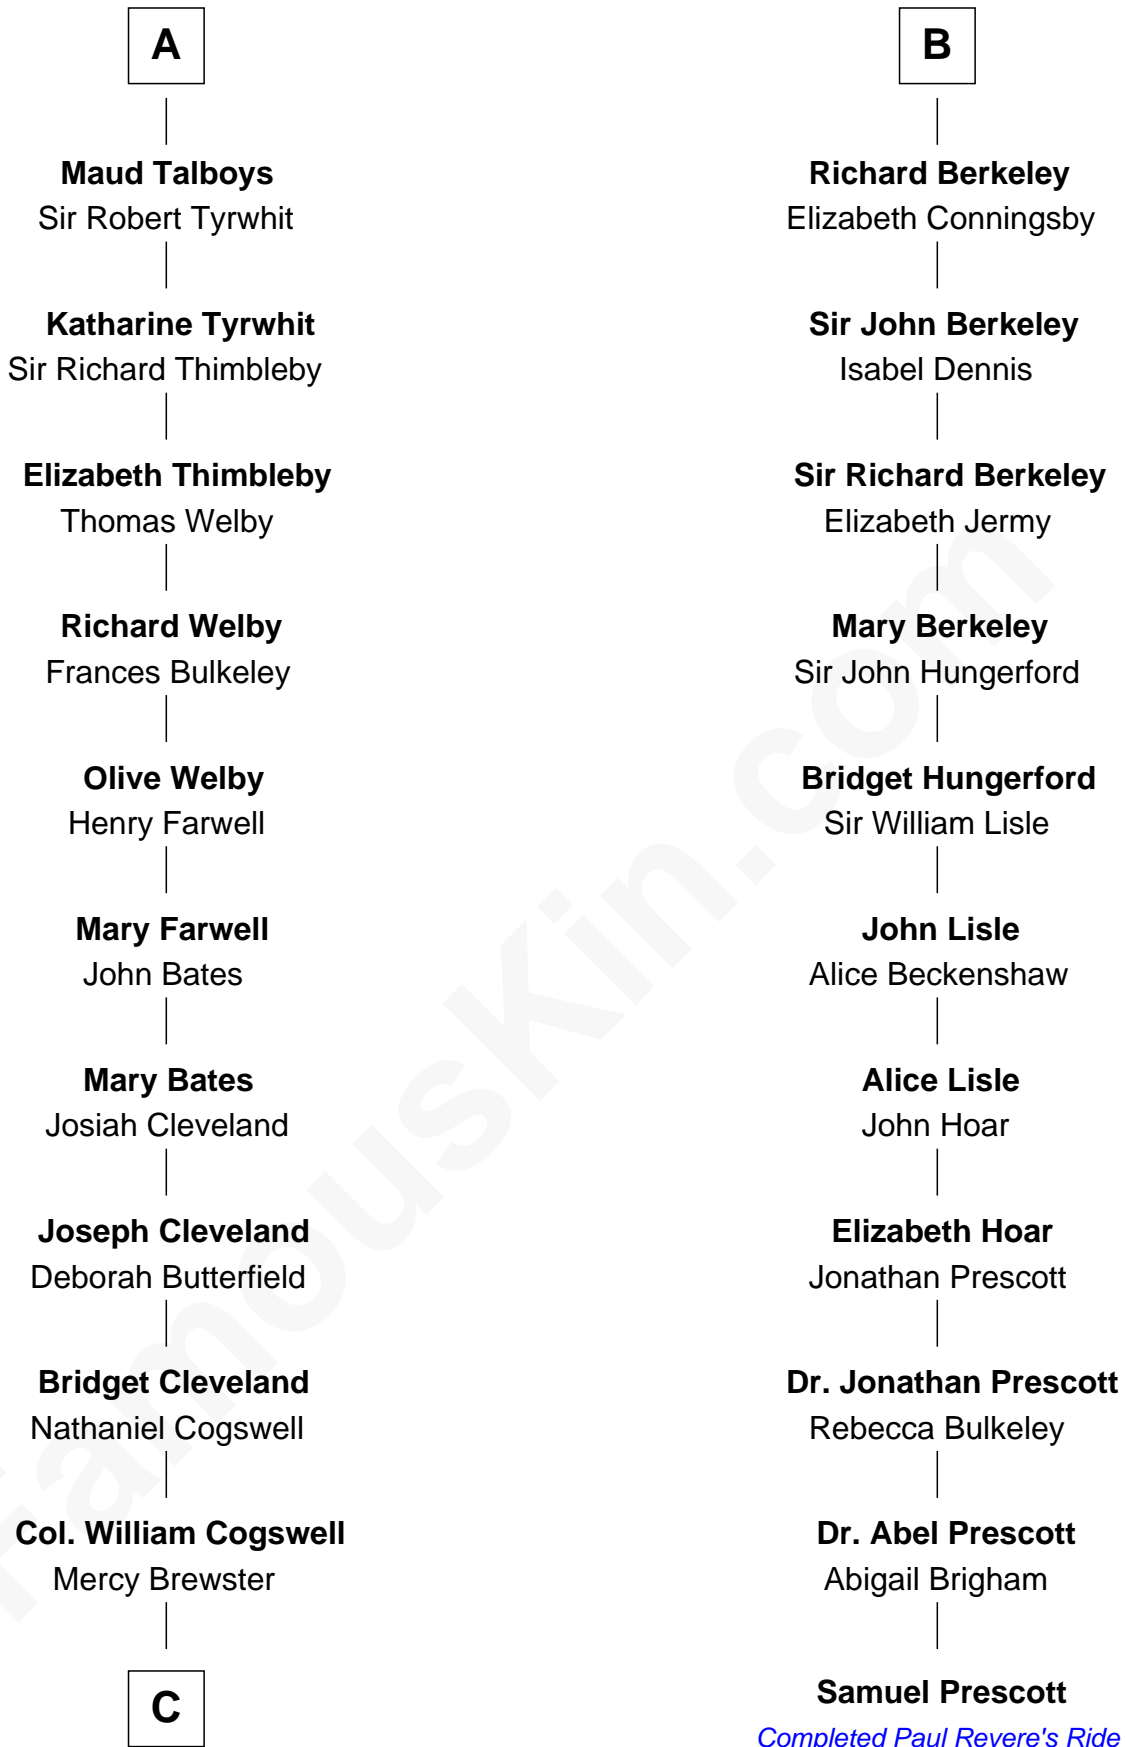

FamousKin.com

Relationship Chart of

Thomas Pynchon

American Novelist

17th cousin 4 times removed of

Samuel Prescott

Completed Paul Revere's Midnight Ride

Nicholas de Stafford

C

—
Dr. William Henry Cogswell

Lucretia Anne Payne

—
Annie Payne Cogswell

William Lyon Pynchon

—
William Henry Chichele Pynchon

Carrie Susan Moyses

—
Thomas Ruggles Pynchon

Catherine Frances Bennett

—
Thomas Pynchon

Novelist

FamousKin.com