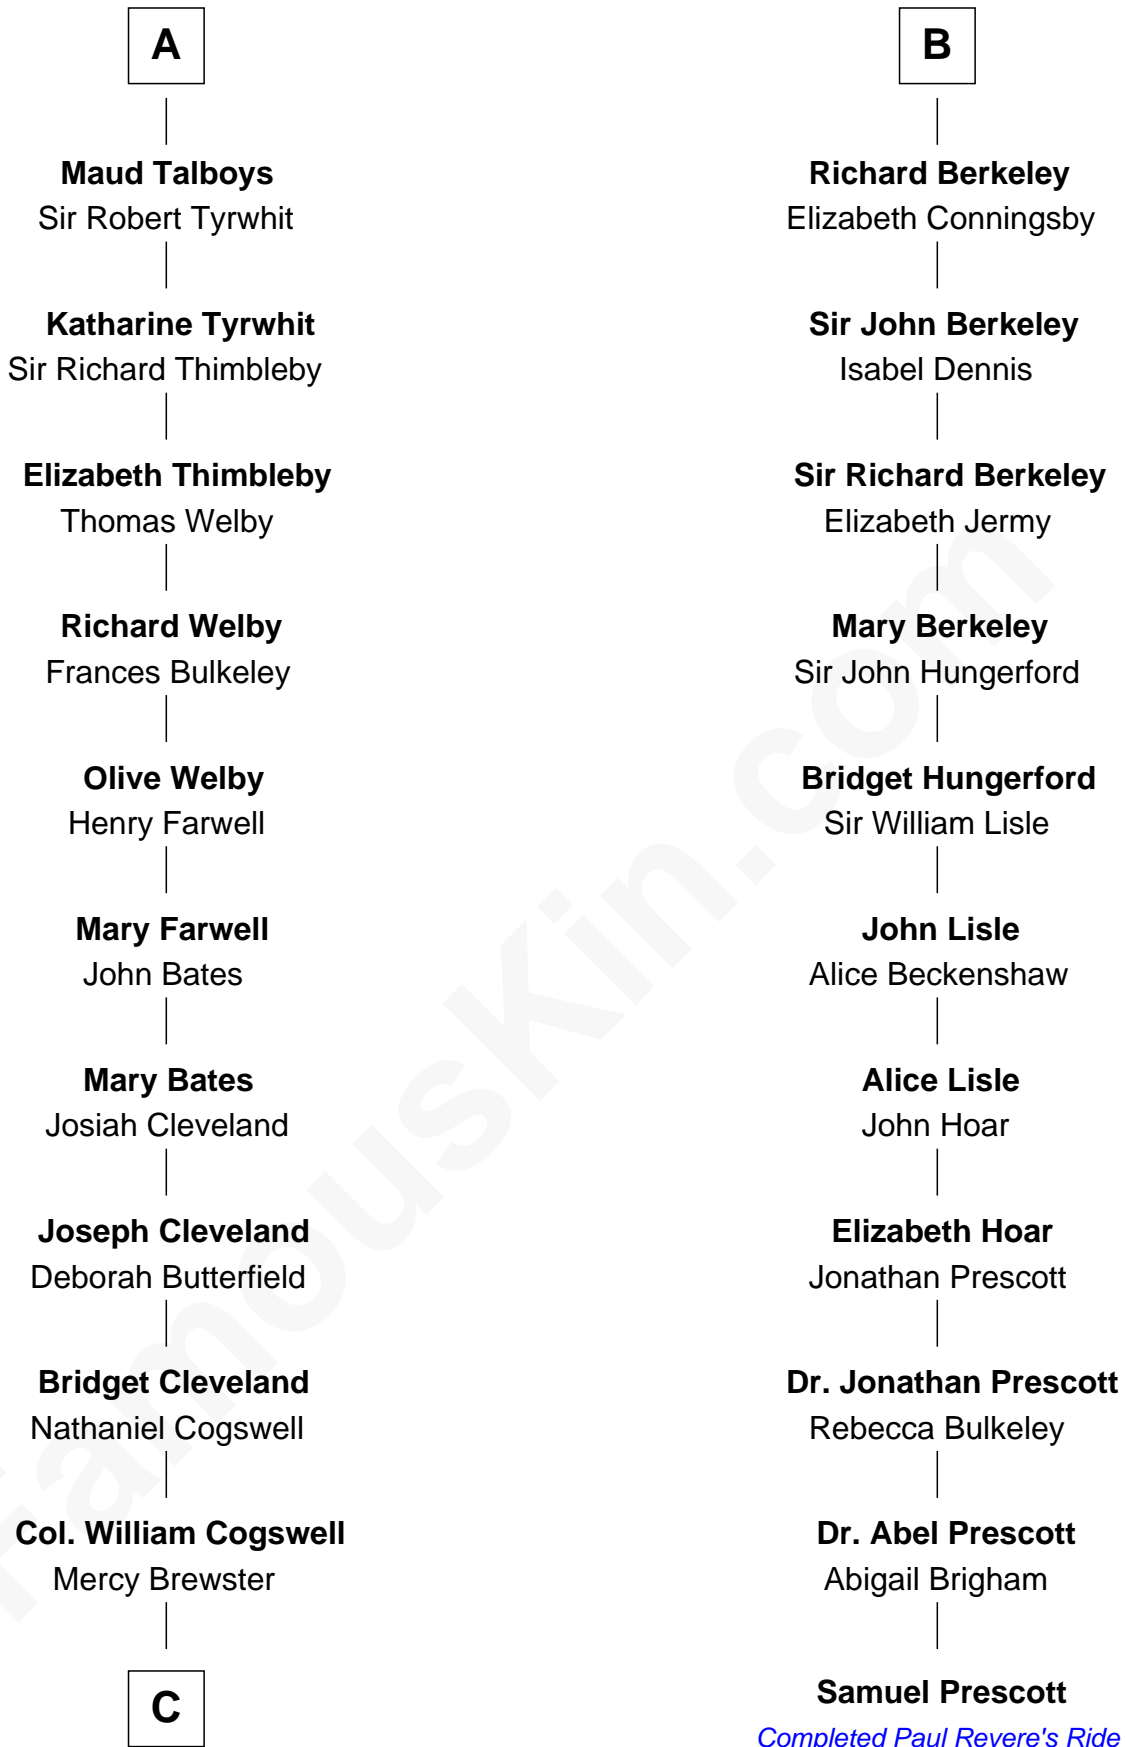

**FamousKin.com**  
**Relationship Chart of**  
**Thomas Pynchon**  
*American Novelist*

17th cousin 4 times removed of

**Samuel Prescott**  
*Completed Paul Revere's Midnight Ride*

**Ralph Basset**  
 Hawise - - - - -

**Margaret Basset**  
 Edmund de Stafford

**Ralph de Stafford**  
 Margaret de Audley

**Beatrice de Stafford**  
 Thomas de Ros

**Margaret de Ros**  
 Sir Reynold Grey

**Margaret Grey**  
 Sir William Bonville

**Elizabeth Bonville**  
 William Talboys

**Sir Robert Talboys**  
 Elizabeth Heron

**A**

**Margaret Basset**  
 Edmund de Stafford

**Ralph de Stafford**  
 Katherine de Hastang

**Margaret Stafford**  
 Sir John Stafford

**Ralph Stafford**  
 Maud de Hastang

**Sir Humphrey Stafford**  
 Elizabeth Burdet

**Sir Humphrey Stafford**  
 Eleanor Aylesbury

**Anne Stafford**  
 Sir William Berkeley

**B**

**C**

—  
**Dr. William Henry Cogswell**