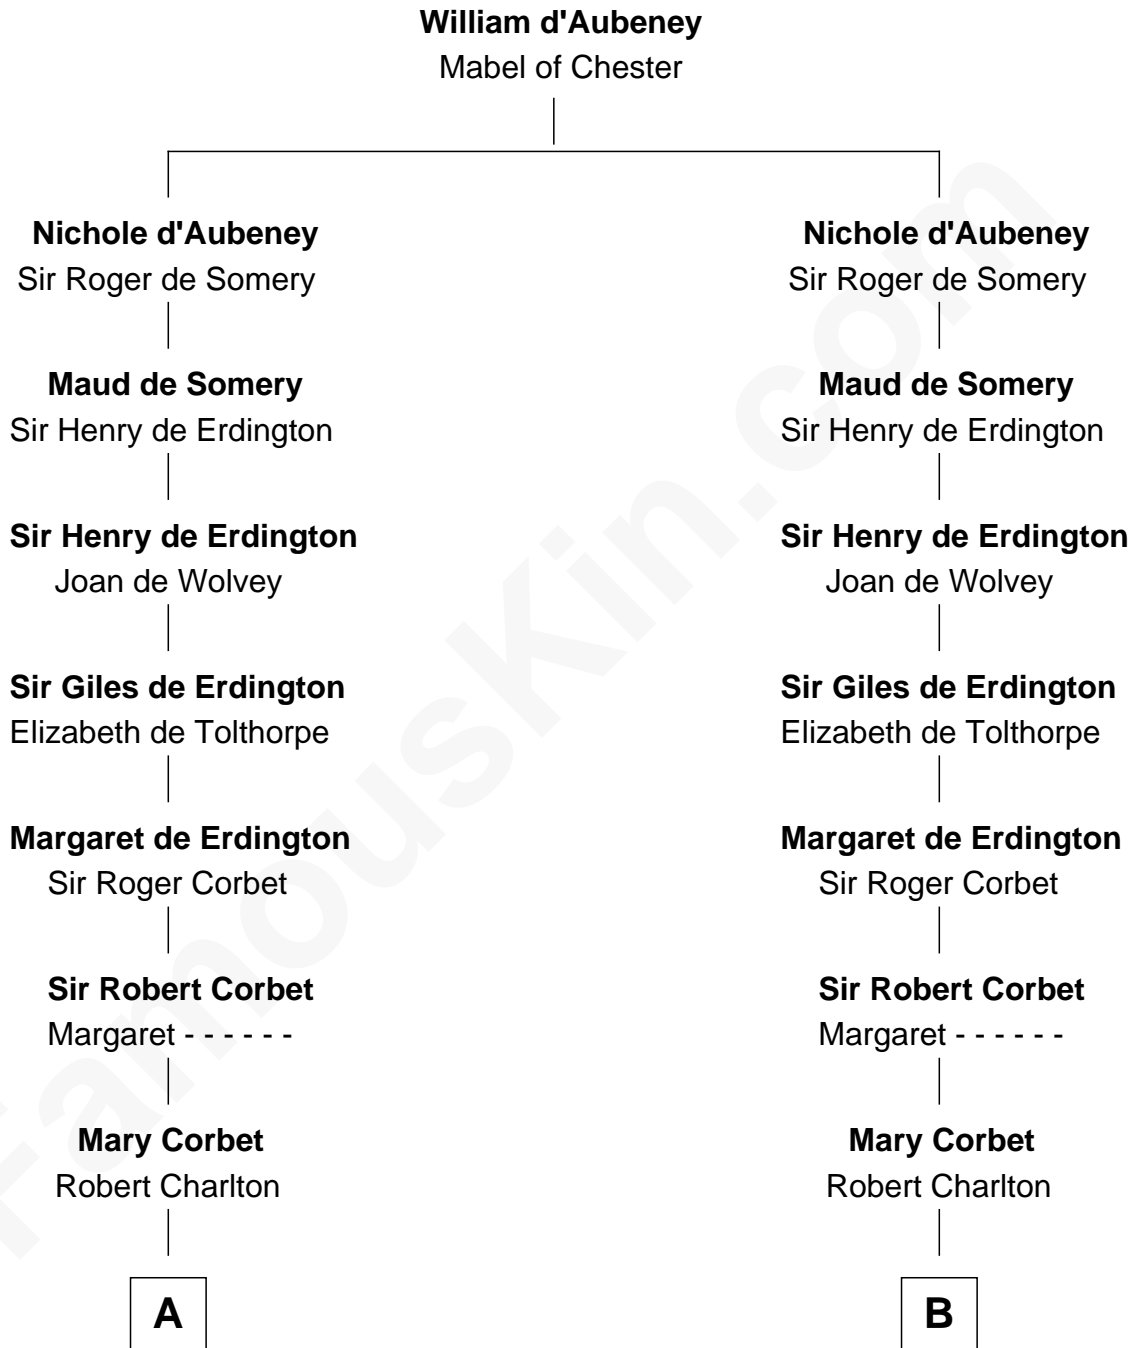

FamousKin.com
Relationship Chart of
Thomas Pynchon
American Novelist

16th cousin 5 times removed of

Samuel Prescott

Completed Paul Revere's Midnight Ride

C

William Henry Ruggles Pynchon

Mary Murdock

William Lyon Pynchon