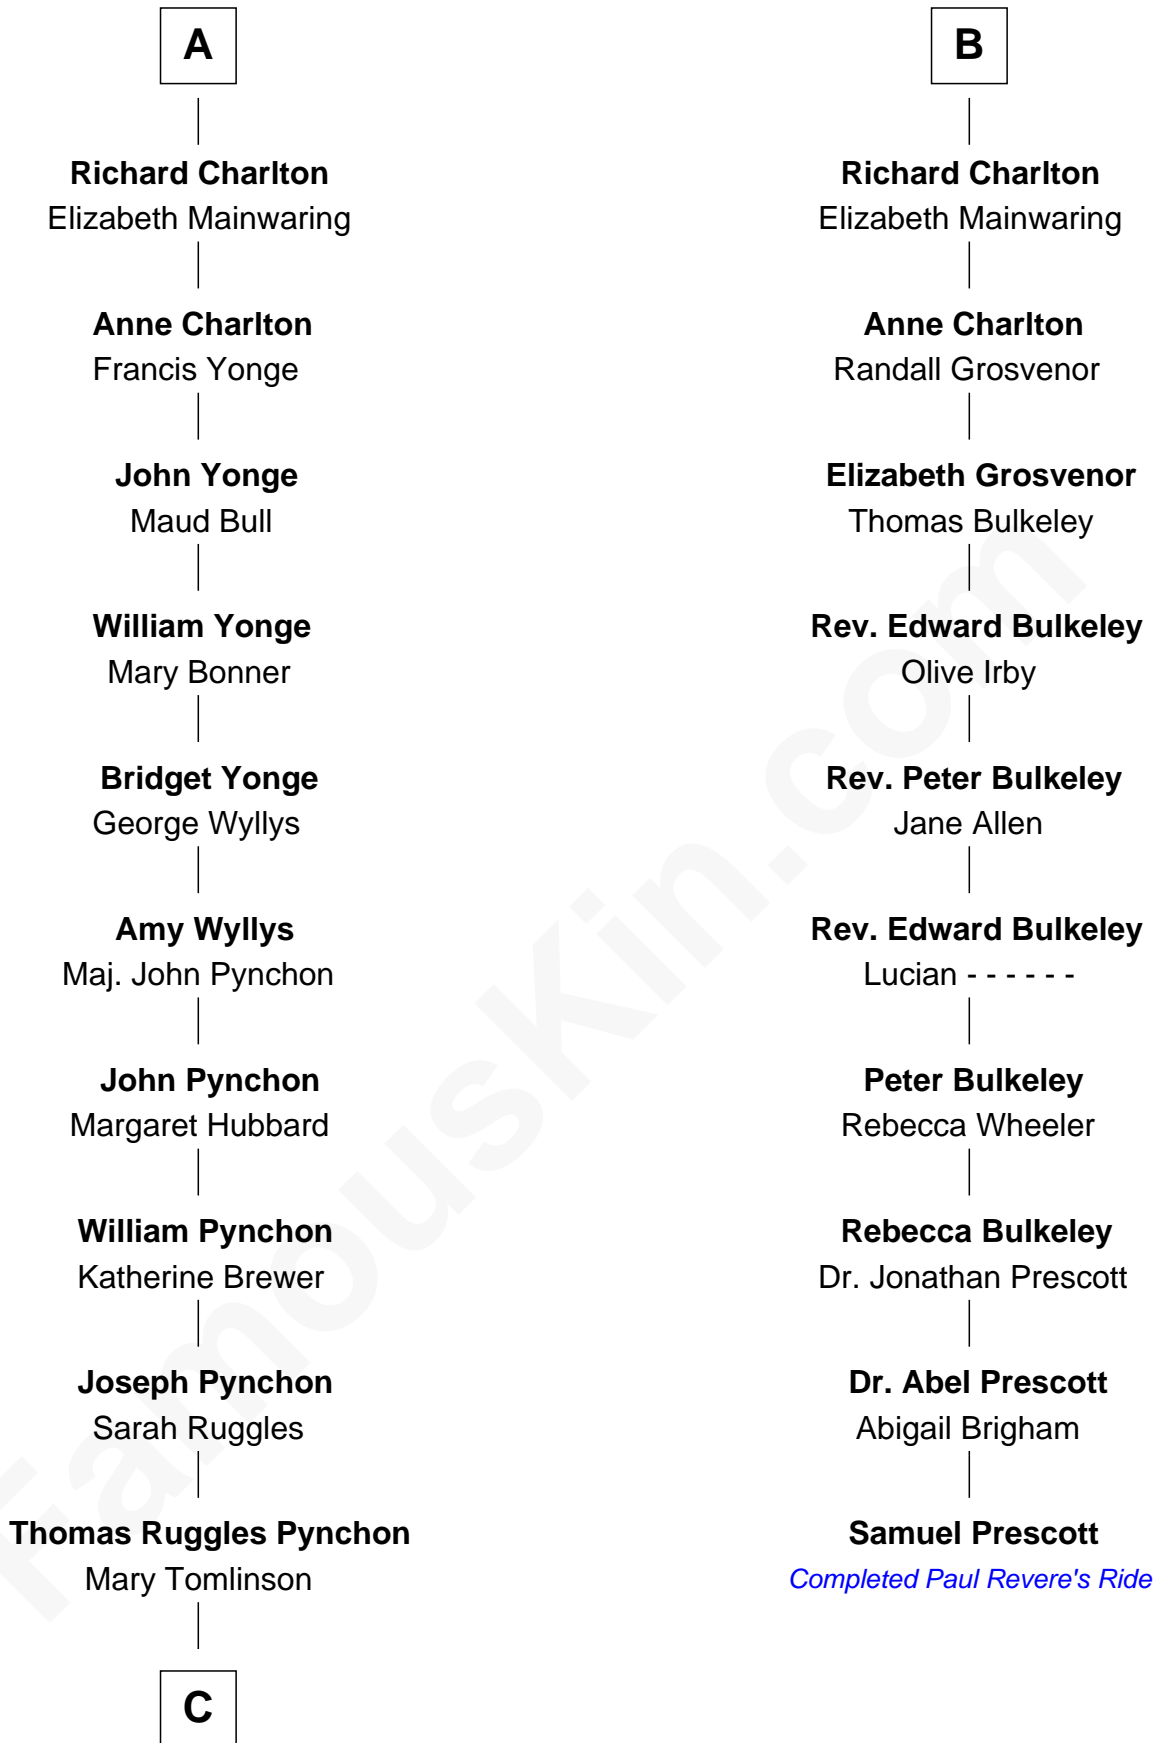

FamousKin.com
Relationship Chart of
Thomas Pynchon
American Novelist

16th cousin 5 times removed of

Samuel Prescott

Completed Paul Revere's Midnight Ride

C

William Henry Ruggles Pynchon

Mary Murdock

William Lyon Pynchon

Annie Payne Cogswell

William Henry Chichele Pynchon

Carrie Susan Moyses

Thomas Ruggles Pynchon

Catherine Frances Bennett

Thomas Pynchon

Novelist

FamousKin.com