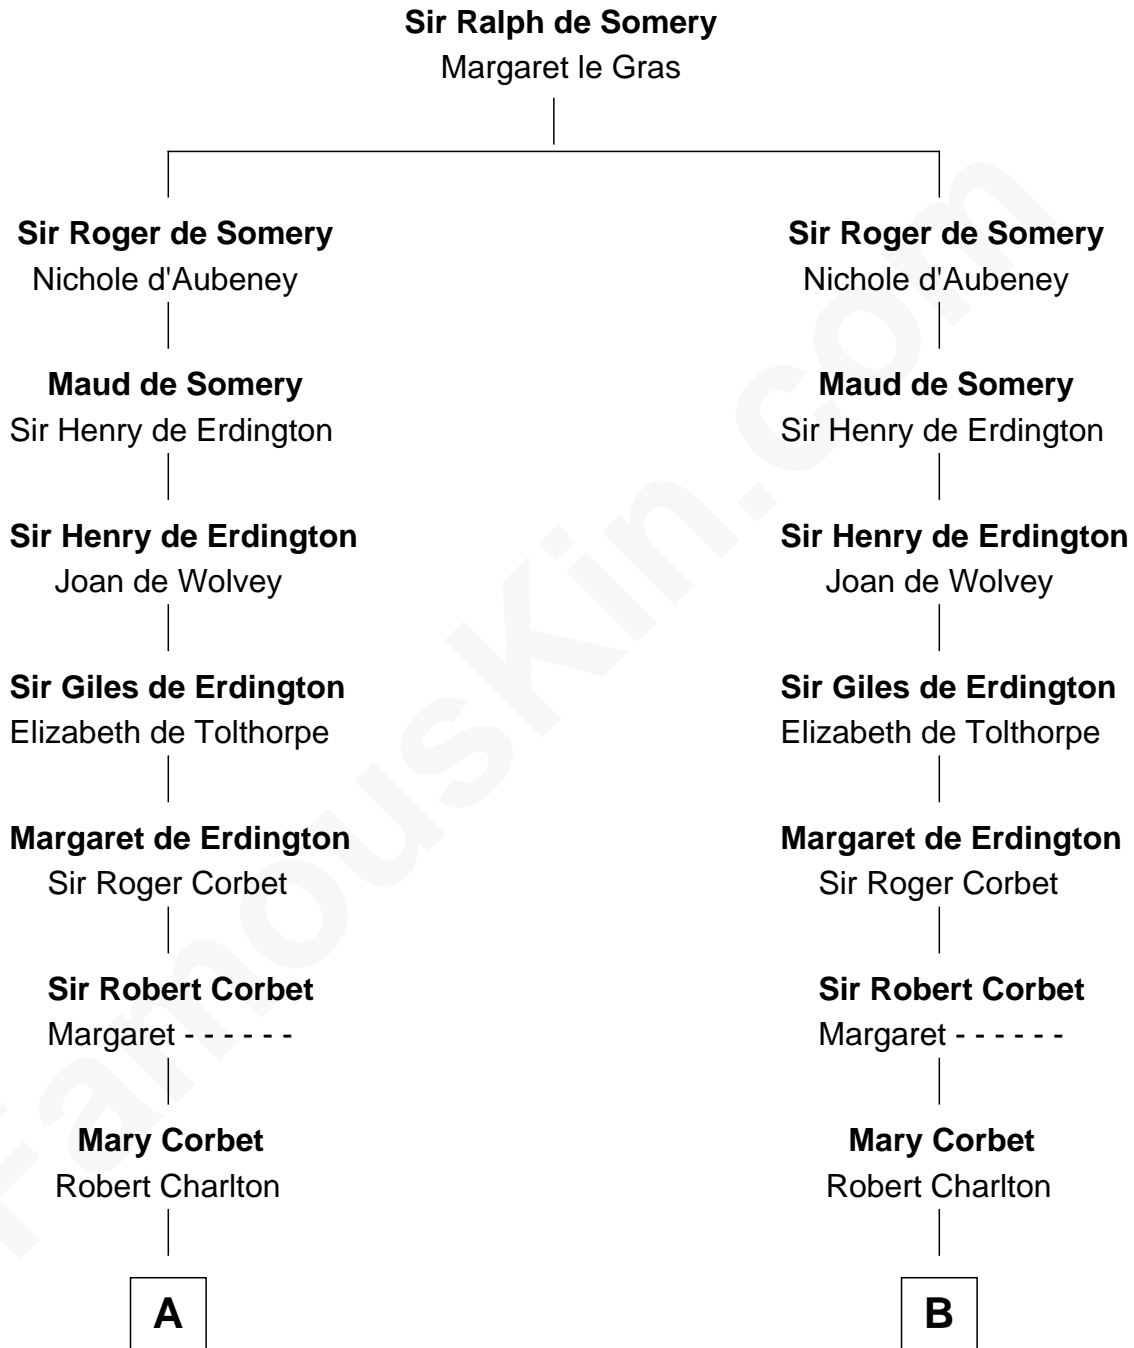

FamousKin.com
Relationship Chart of
Thomas Pynchon
American Novelist

16th cousin 5 times removed of

Samuel Prescott

Completed Paul Revere's Midnight Ride

C

William Henry Ruggles Pynchon

Mary Murdock

William Lyon Pynchon