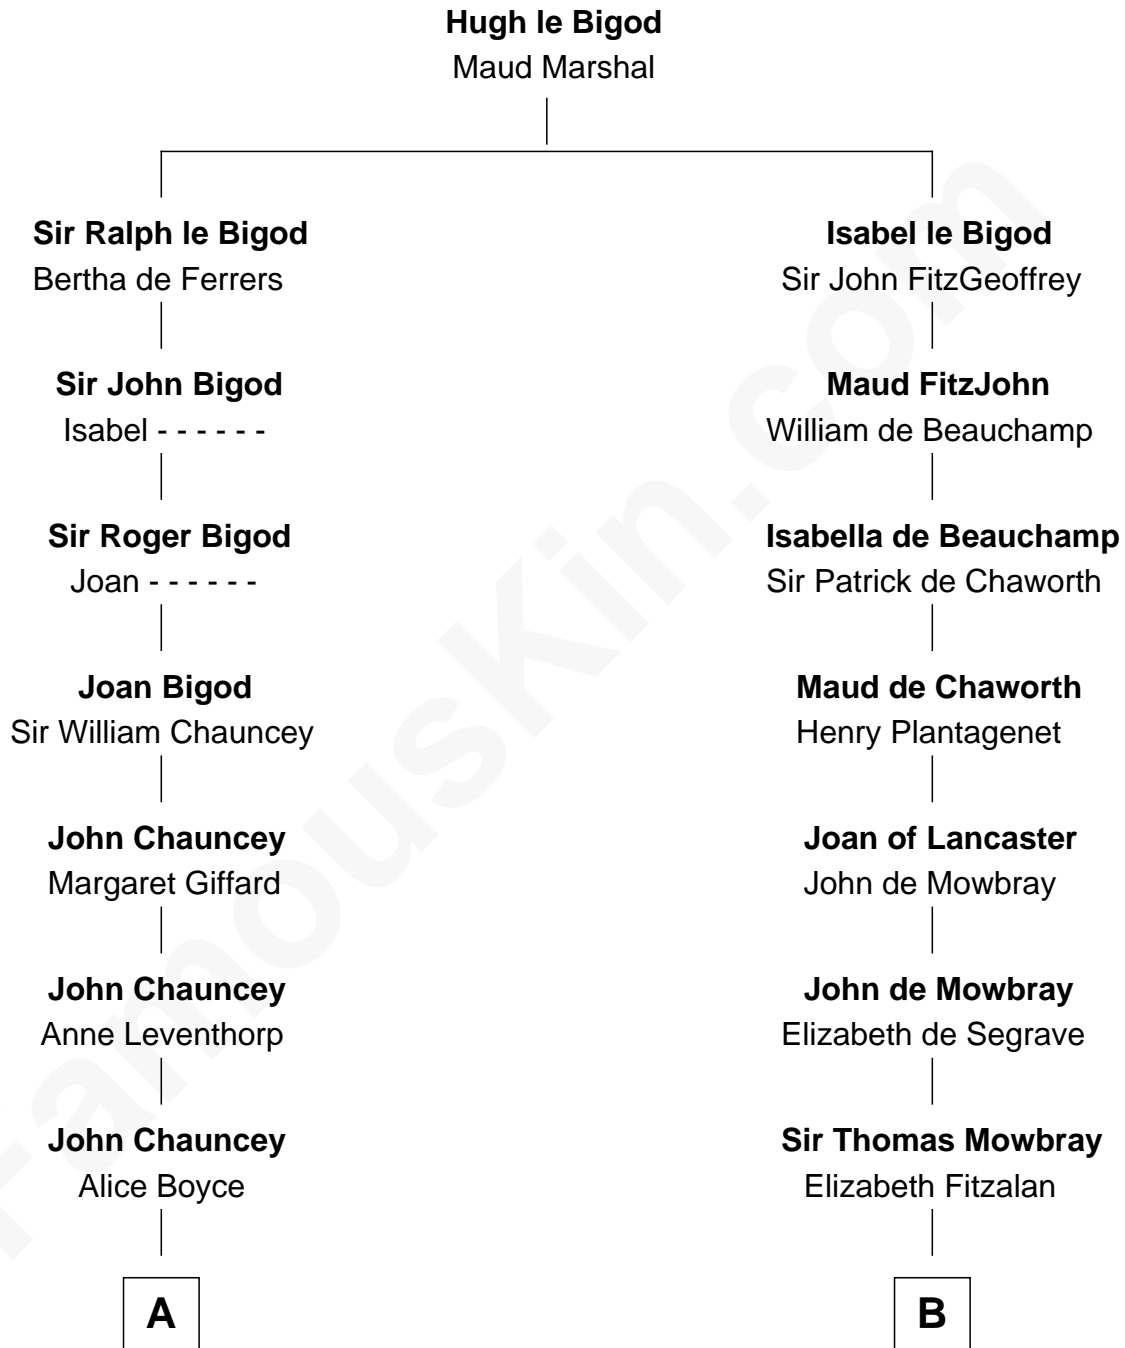

FamousKin.com
Relationship Chart of
Thomas Pynchon
American Novelist

19th cousin 1 time removed of

Samuel Prescott

Completed Paul Revere's Midnight Ride

C

William Lyon Pynchon

Annie Payne Cogswell

William Henry Chichele Pynchon

Carrie Susan Moyses

Thomas Ruggles Pynchon

Catherine Frances Bennett

Thomas Pynchon

Novelist

D

Dr. Jonathan Prescott

Rebecca Bulkeley

Dr. Abel Prescott

Abigail Brigham

Samuel Prescott

Completed Paul Revere's Ride

FamousKin.com