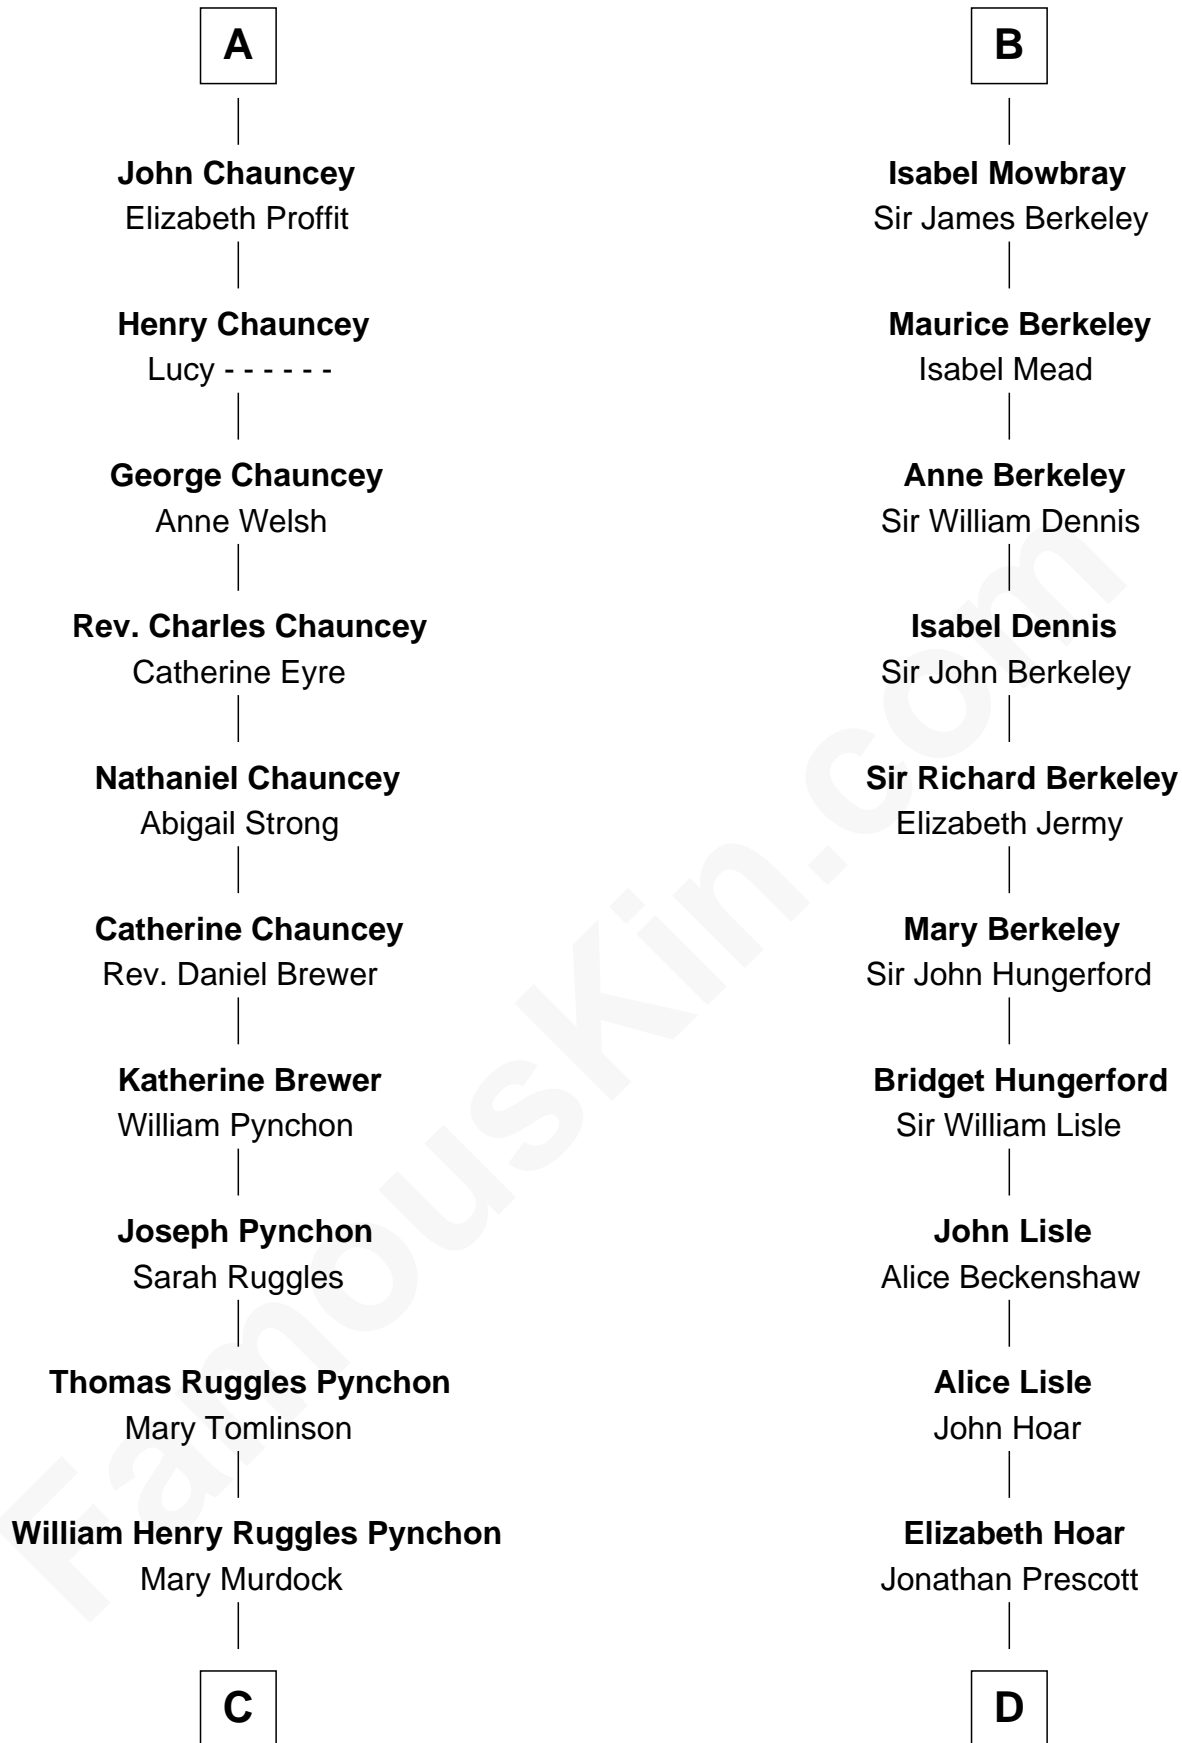

FamousKin.com
Relationship Chart of
Thomas Pynchon
American Novelist

19th cousin 1 time removed of

Samuel Prescott

Completed Paul Revere's Midnight Ride

C

William Lyon Pynchon

Annie Payne Cogswell

William Henry Chichele Pynchon

Carrie Susan Moyses

Thomas Ruggles Pynchon

Catherine Frances Bennett

Thomas Pynchon

Novelist

D

Dr. Jonathan Prescott

Rebecca Bulkeley

Dr. Abel Prescott

Abigail Brigham

Samuel Prescott

Completed Paul Revere's Ride

FamousKin.com