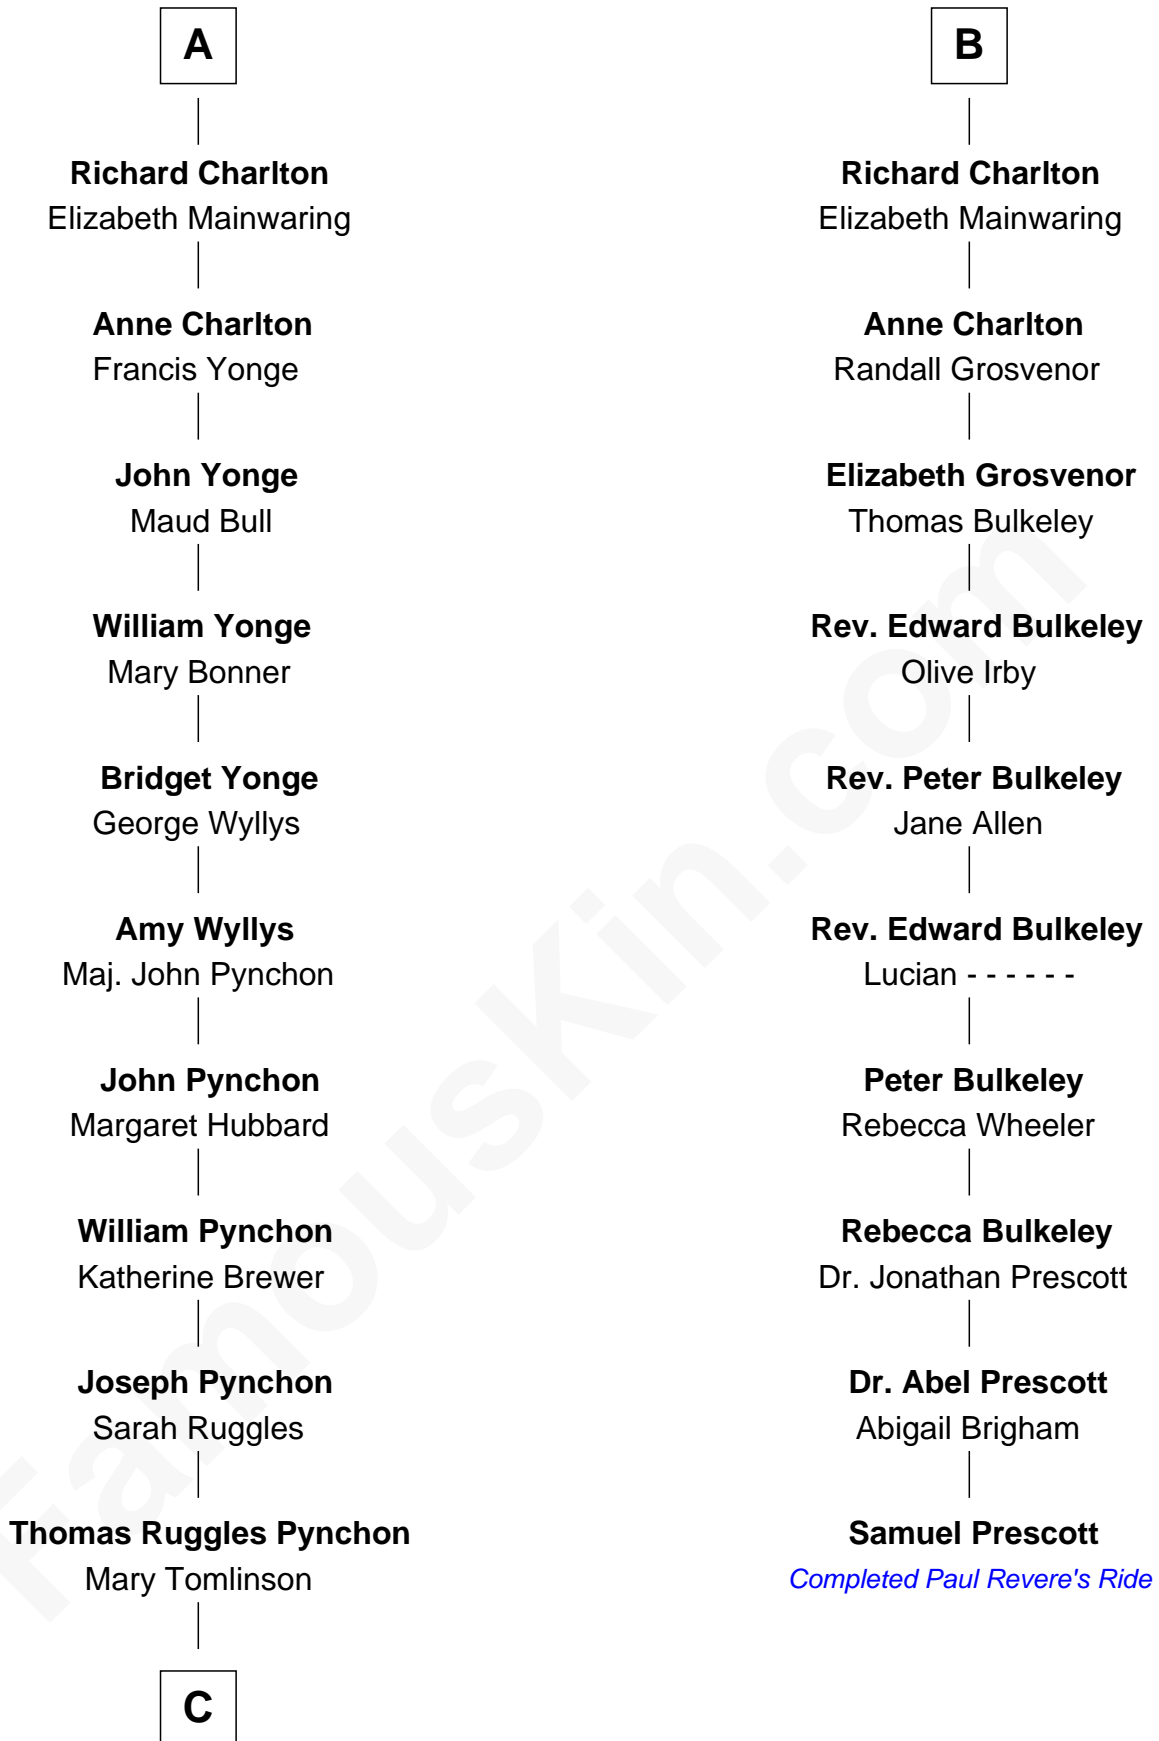

FamousKin.com
Relationship Chart of
Thomas Pynchon
American Novelist

16th cousin 5 times removed of

Samuel Prescott
Completed Paul Revere's Midnight Ride

C

William Henry Ruggles Pynchon

Mary Murdock

William Lyon Pynchon

Annie Payne Cogswell

William Henry Chichele Pynchon

Carrie Susan Moyses

Thomas Ruggles Pynchon

Catherine Frances Bennett

Thomas Pynchon

Novelist

FamousKin.com