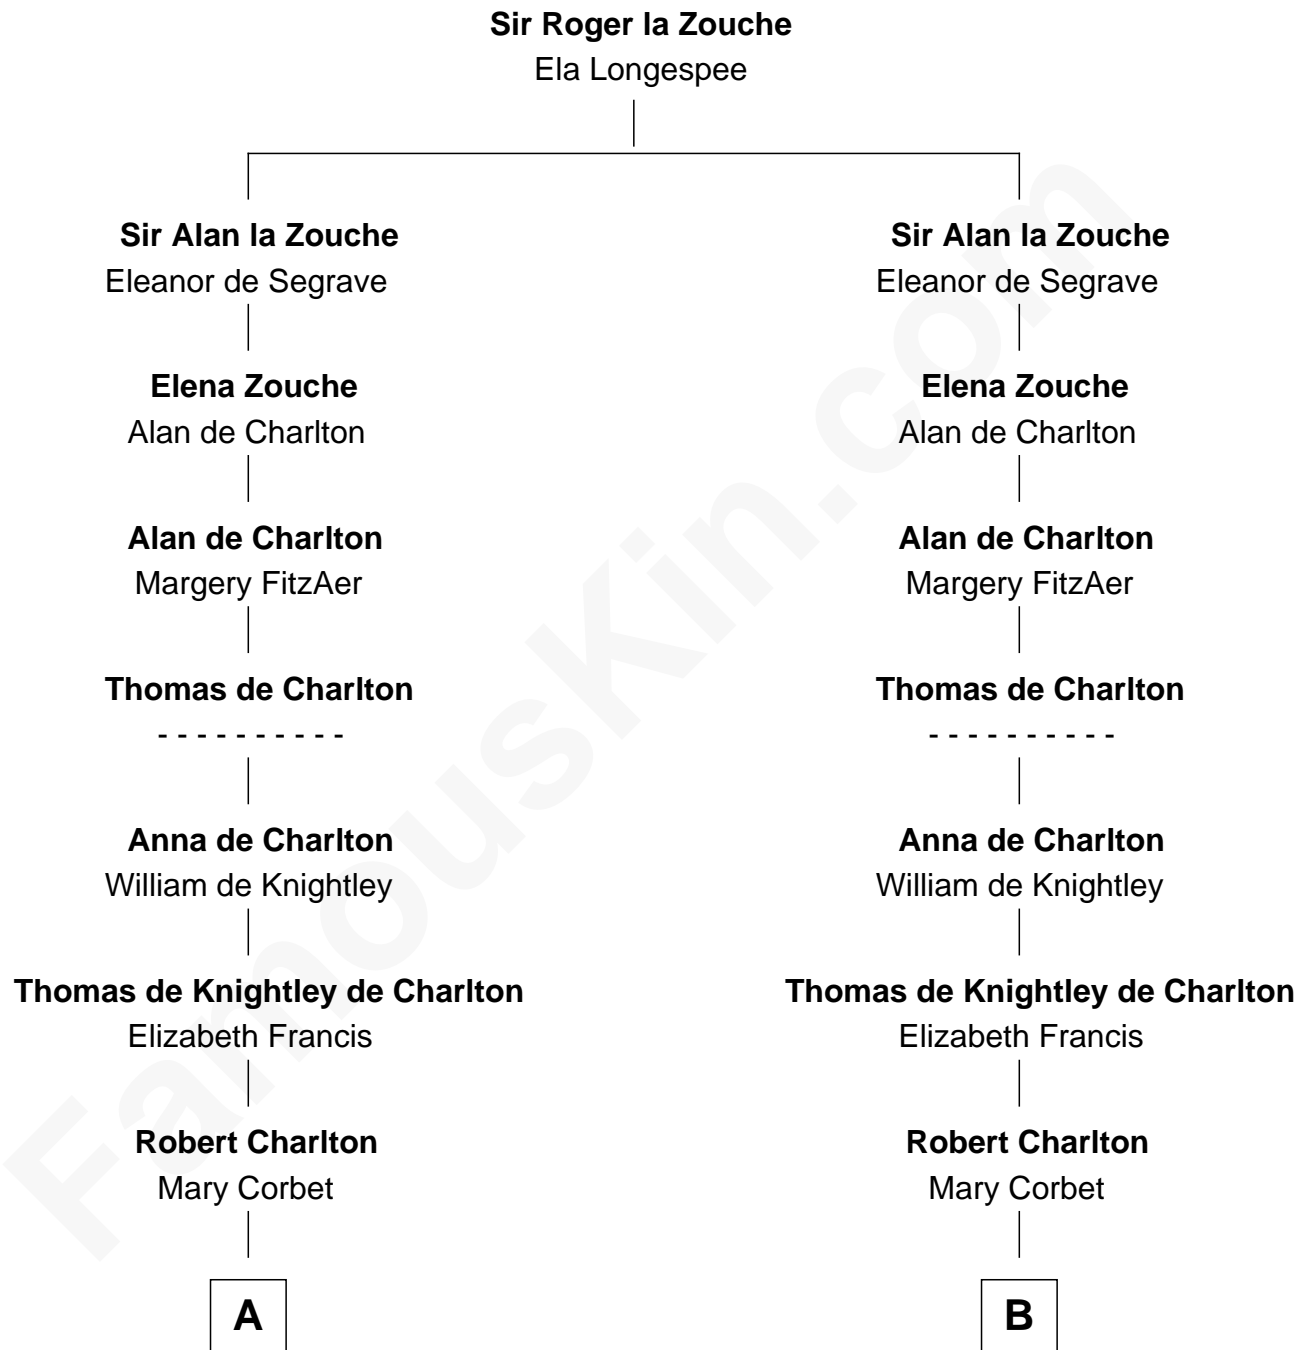

FamousKin.com
Relationship Chart of
Thomas Pynchon
American Novelist

16th cousin 5 times removed of

Samuel Prescott
Completed Paul Revere's Midnight Ride

C

William Henry Ruggles Pynchon

Mary Murdock

William Lyon Pynchon

Annie Payne Cogswell

William Henry Chichele Pynchon

Carrie Susan Moyses

Thomas Ruggles Pynchon

Catherine Frances Bennett

Thomas Pynchon

Novelist

FamousKin.com