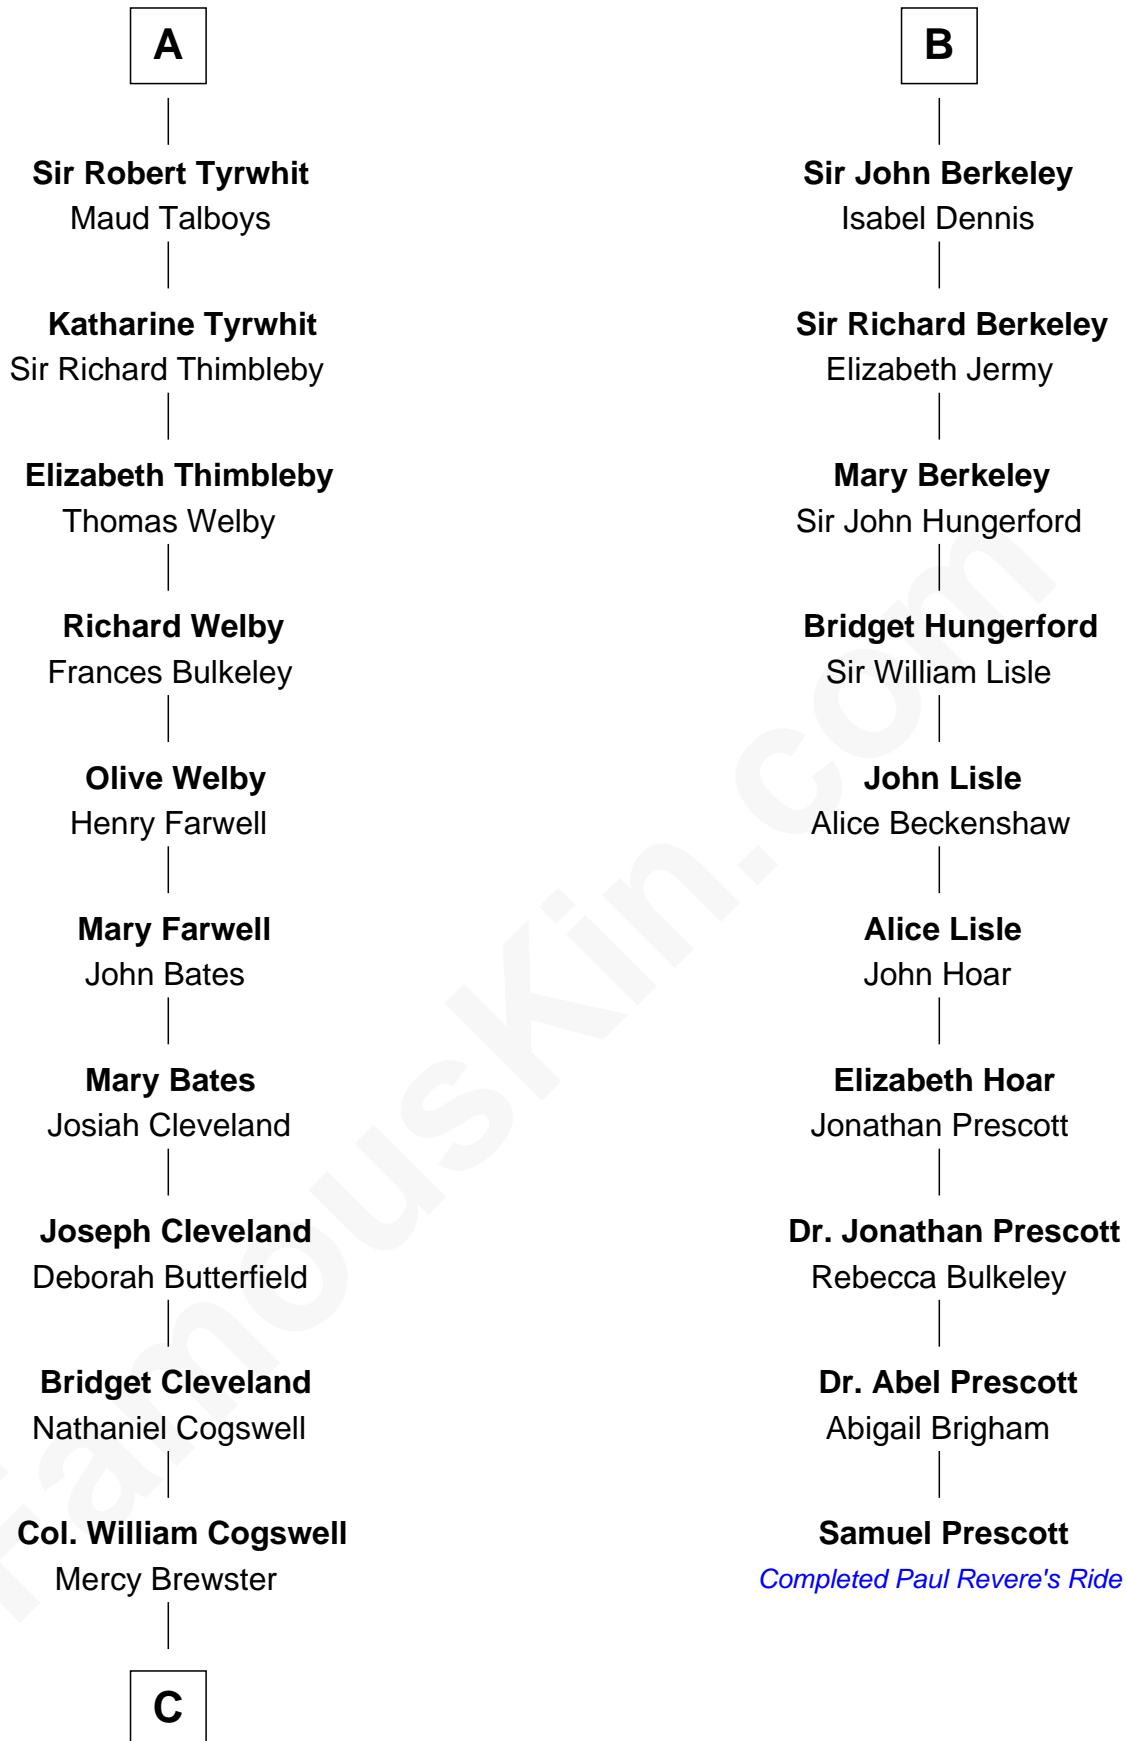

FamousKin.com
Relationship Chart of
Thomas Pynchon
American Novelist

16th cousin 5 times removed of

Samuel Prescott

Completed Paul Revere's Midnight Ride

C

Dr. William Henry Cogswell

Lucretia Anne Payne

Annie Payne Cogswell

William Lyon Pynchon

William Henry Chichele Pynchon

Carrie Susan Moyses

Thomas Ruggles Pynchon

Catherine Frances Bennett

Thomas Pynchon

Novelist

FamousKin.com