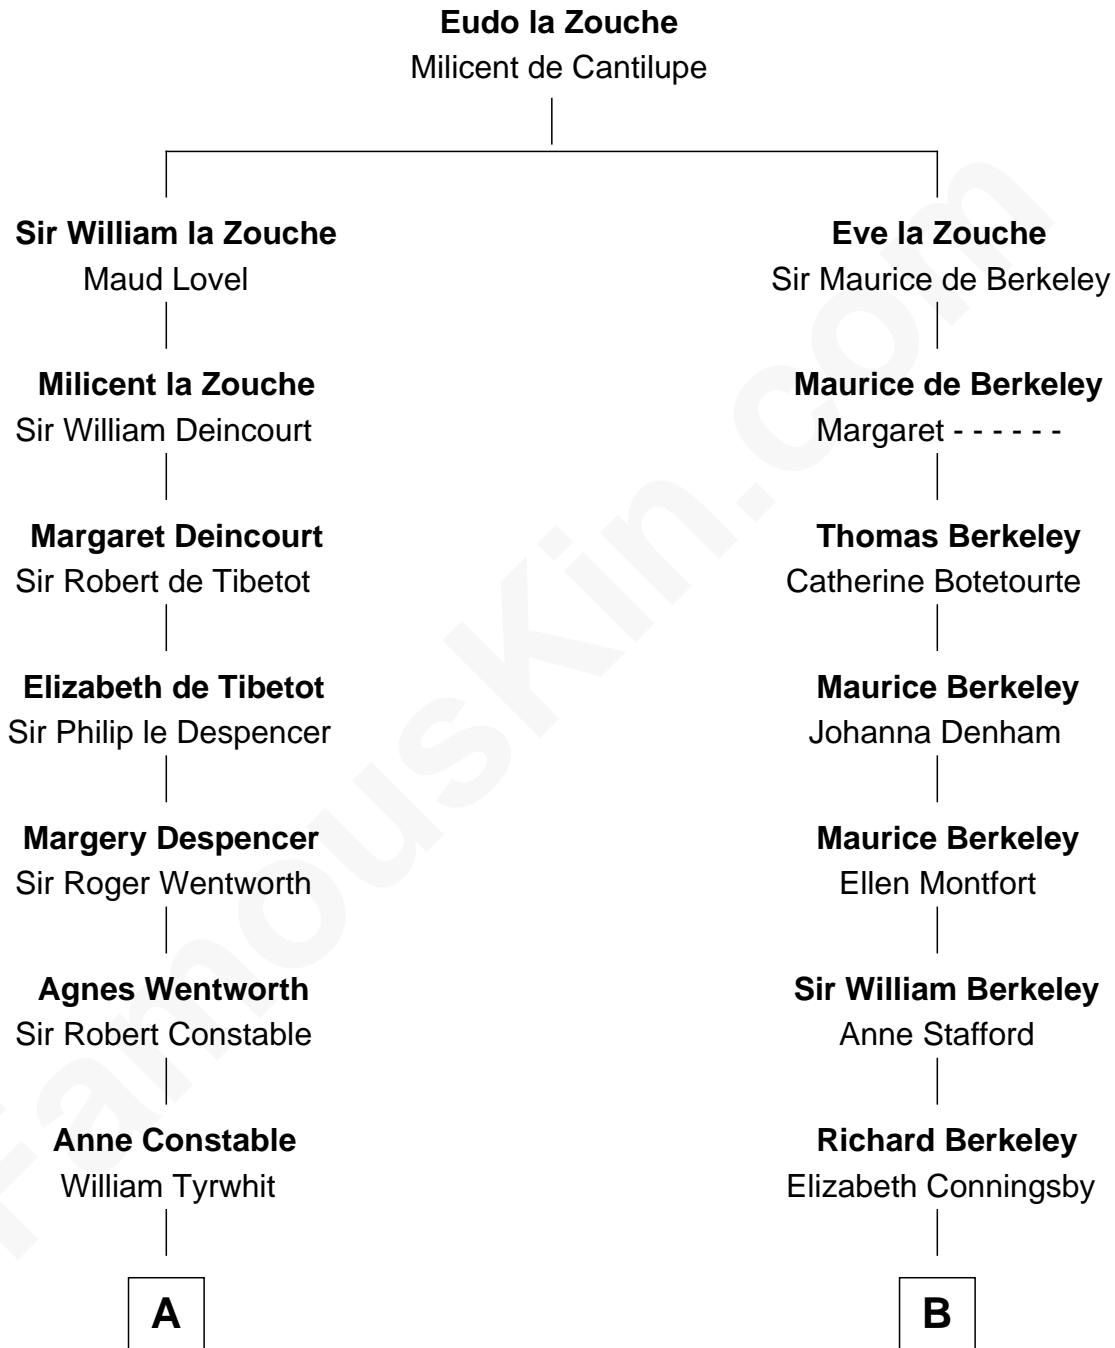

FamousKin.com
Relationship Chart of
Thomas Pynchon
American Novelist

16th cousin 5 times removed of

Samuel Prescott

Completed Paul Revere's Midnight Ride

C

Dr. William Henry Cogswell

Lucretia Anne Payne

Annie Payne Cogswell

William Lyon Pynchon

William Henry Chichele Pynchon

Carrie Susan Moyses

Thomas Ruggles Pynchon

Catherine Frances Bennett

Thomas Pynchon

Novelist

FamousKin.com