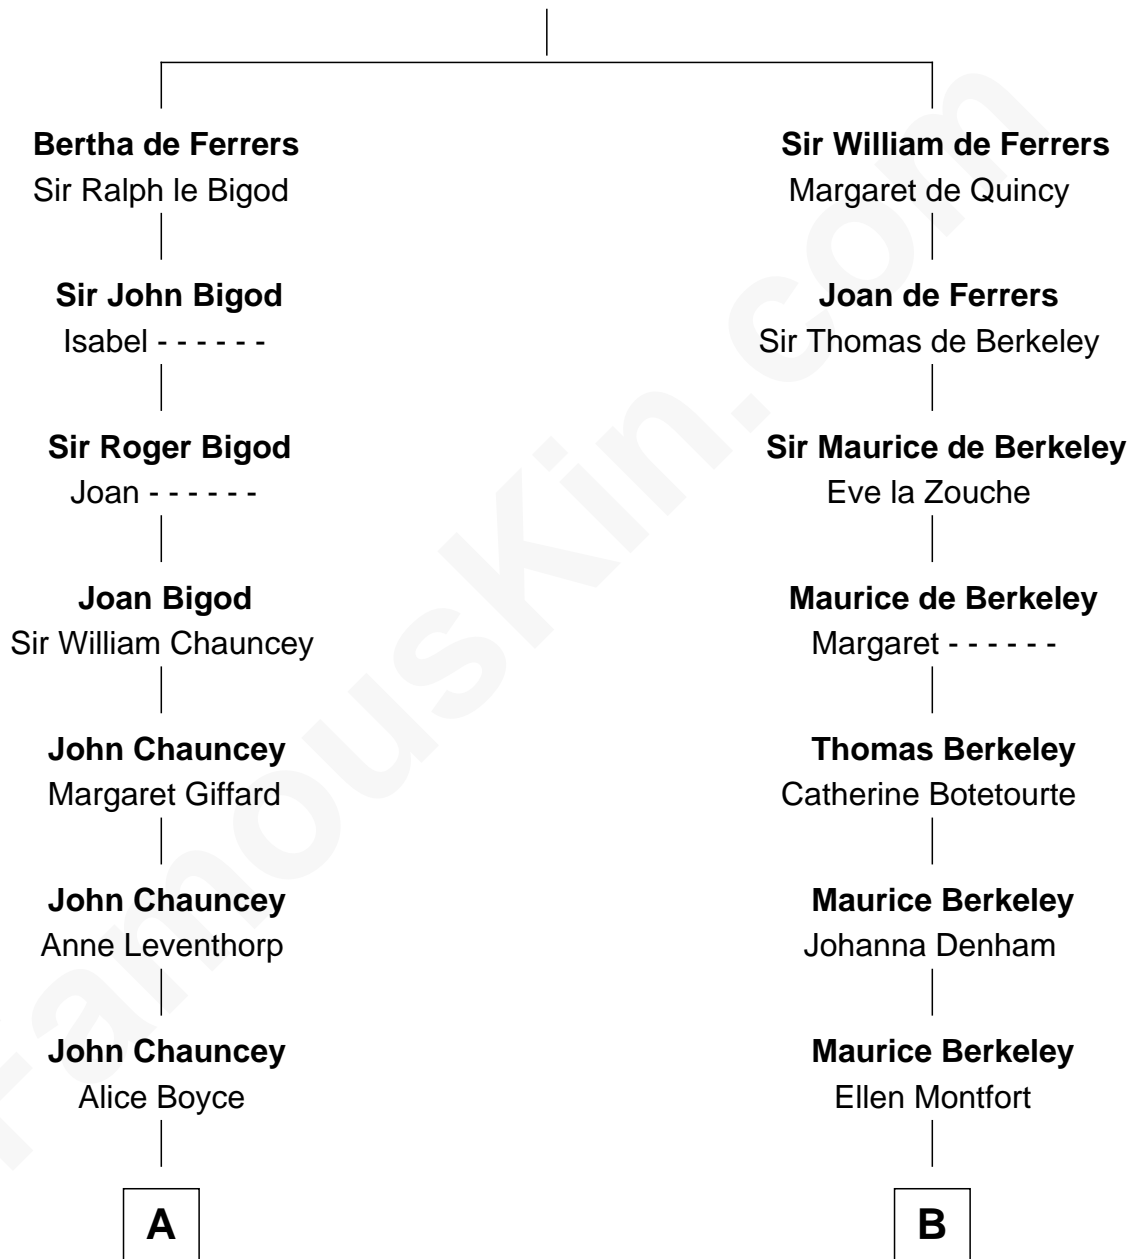

FamousKin.com
Relationship Chart of
Thomas Pynchon
American Novelist

18th cousin 2 times removed of

Samuel Prescott

Completed Paul Revere's Midnight Ride

Sir William de Ferrers

Agnes of Chester

C

William Lyon Pynchon
Annie Payne Cogswell

William Henry Chichele Pynchon
Carrie Susan Moyses

Thomas Ruggles Pynchon
Catherine Frances Bennett

Thomas Pynchon
Novelist

D

Dr. Abel Prescott
Abigail Brigham

Samuel Prescott
Completed Paul Revere's Ride

FamousKin.com