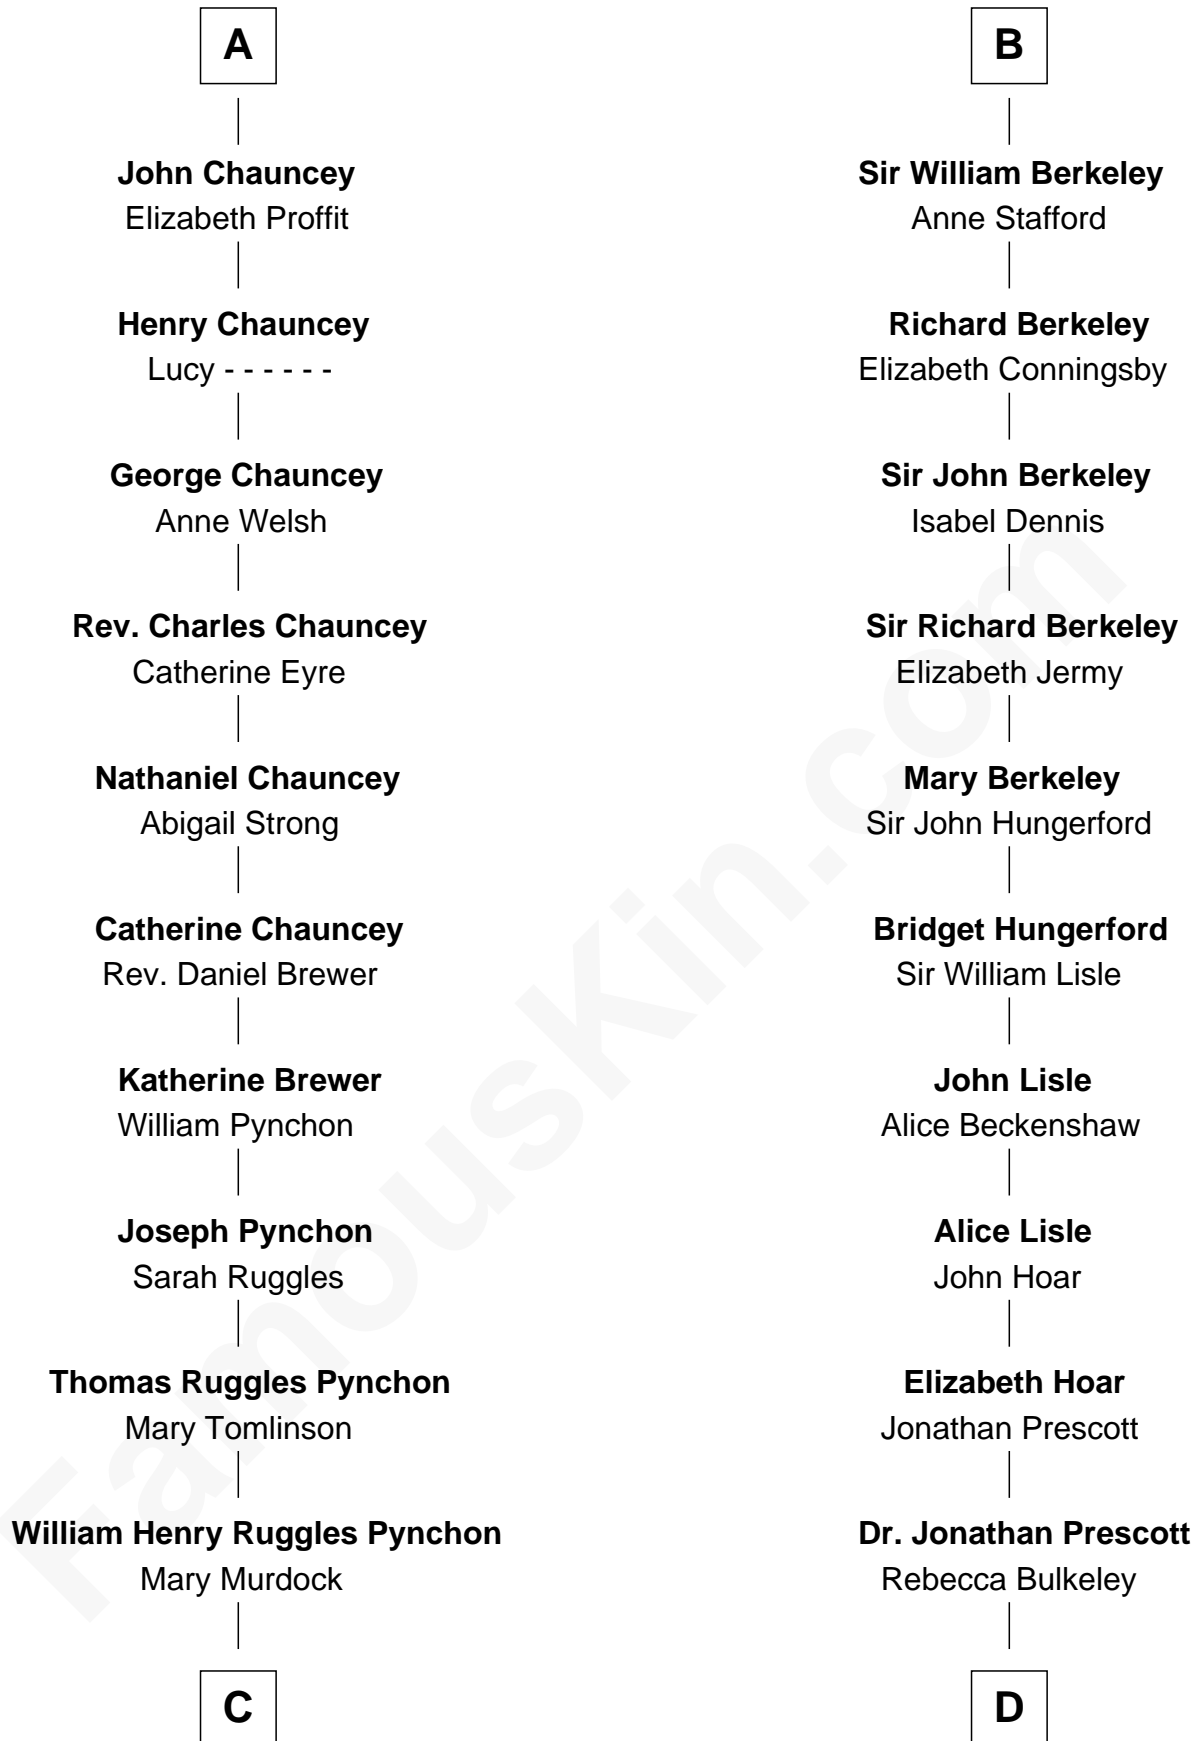

FamousKin.com
Relationship Chart of
Thomas Pynchon
American Novelist

18th cousin 2 times removed of

Samuel Prescott

Completed Paul Revere's Midnight Ride

Sir William de Ferrers

Agnes of Chester

C

William Lyon Pynchon
Annie Payne Cogswell

William Henry Chichele Pynchon
Carrie Susan Moyses

Thomas Ruggles Pynchon
Catherine Frances Bennett

Thomas Pynchon
Novelist

D

Dr. Abel Prescott
Abigail Brigham

Samuel Prescott
Completed Paul Revere's Ride

FamousKin.com