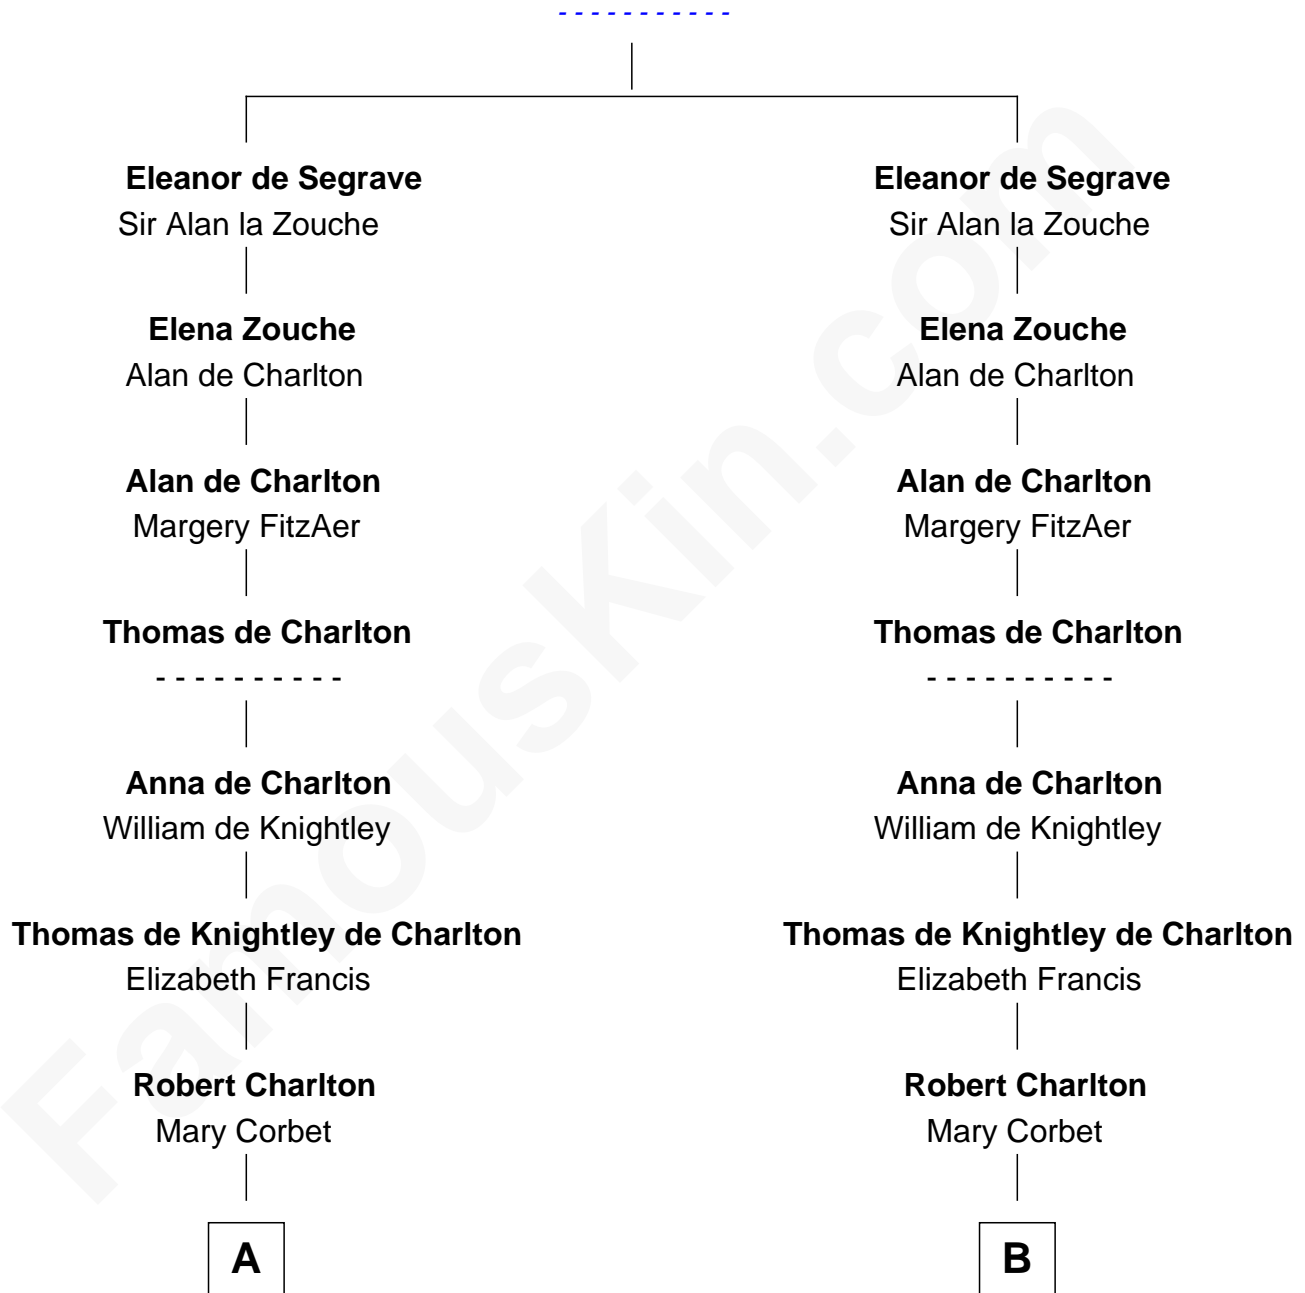

FamousKin.com
Relationship Chart of
Thomas Pynchon
American Novelist

16th cousin 5 times removed of

Samuel Prescott
Completed Paul Revere's Midnight Ride

Nicholas de Segrave

C

William Henry Ruggles Pynchon

Mary Murdock

William Lyon Pynchon

Annie Payne Cogswell

William Henry Chichele Pynchon

Carrie Susan Moyses

Thomas Ruggles Pynchon

Catherine Frances Bennett

Thomas Pynchon