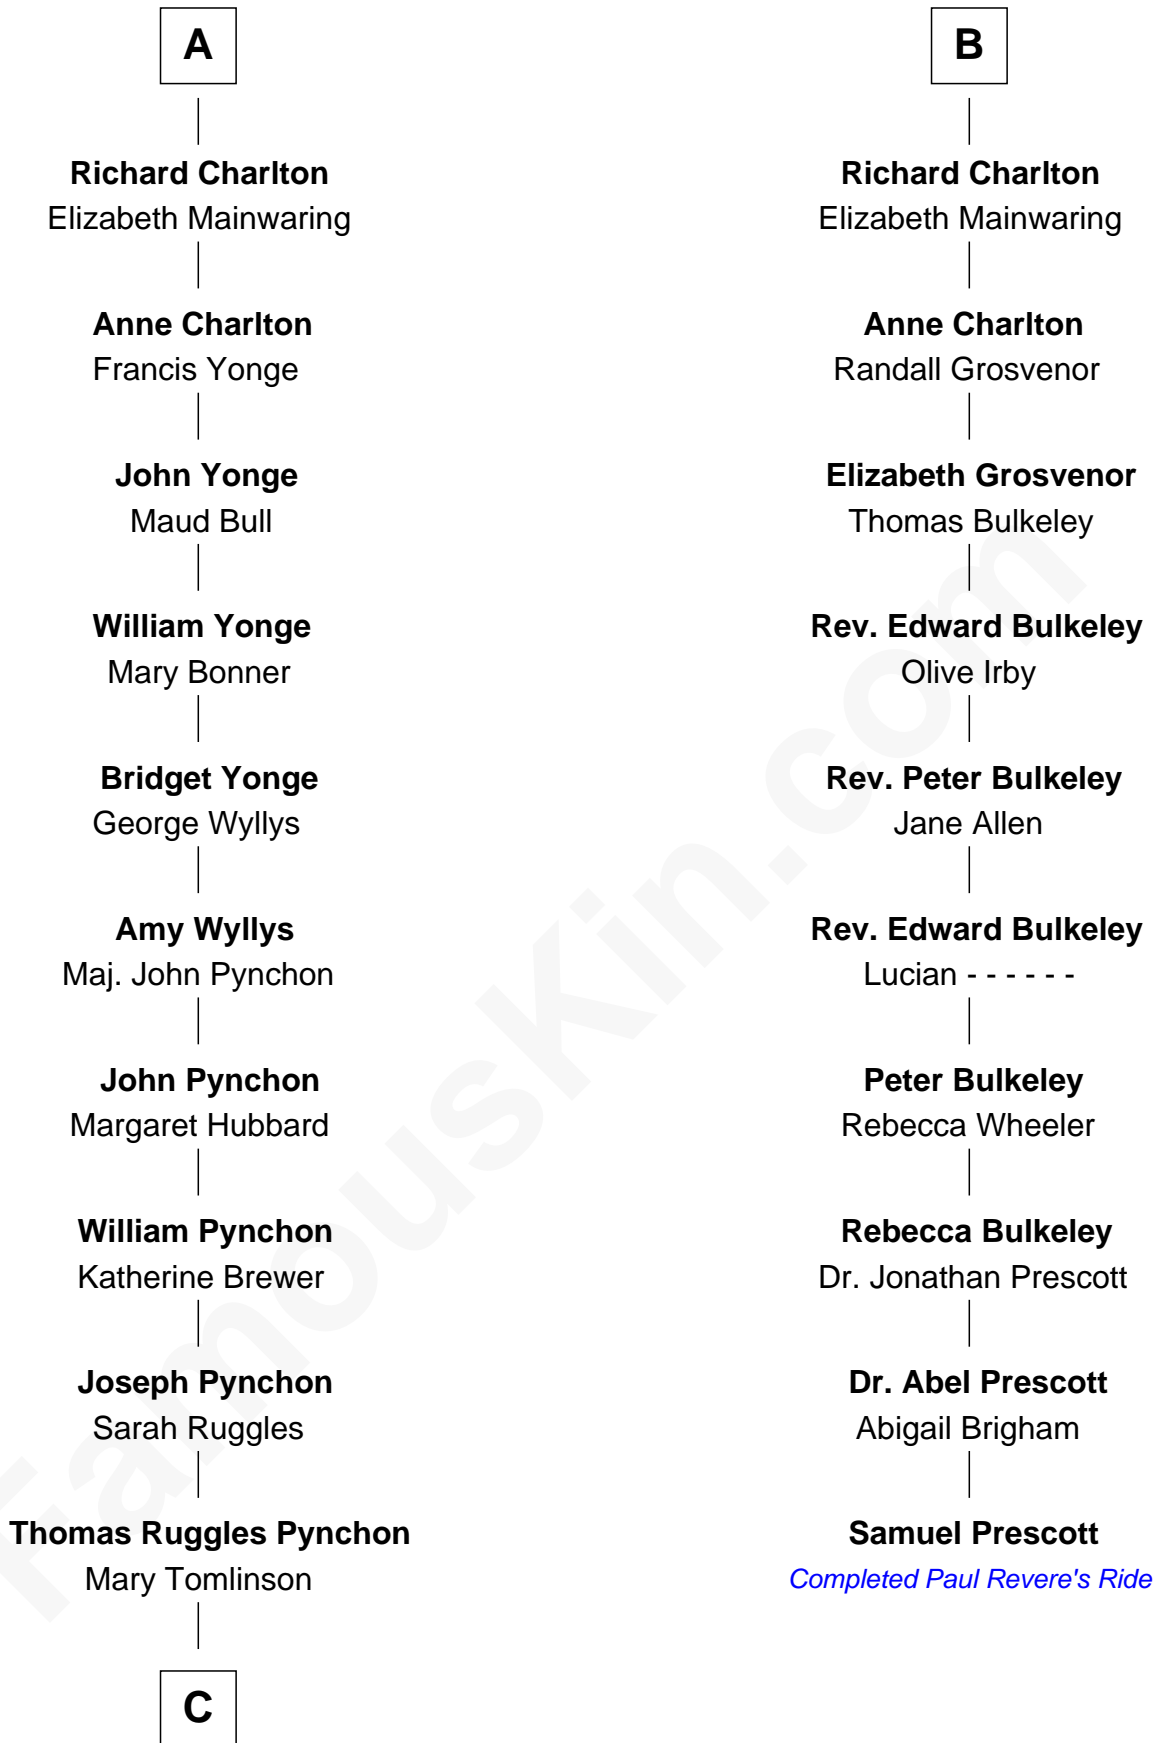

FamousKin.com
Relationship Chart of
Thomas Pynchon
American Novelist

16th cousin 5 times removed of

Samuel Prescott
Completed Paul Revere's Midnight Ride

Nicholas de Segrave

C

William Henry Ruggles Pynchon

Mary Murdock

William Lyon Pynchon

Annie Payne Cogswell

William Henry Chichele Pynchon

Carrie Susan Moyses

Thomas Ruggles Pynchon

Catherine Frances Bennett

Thomas Pynchon