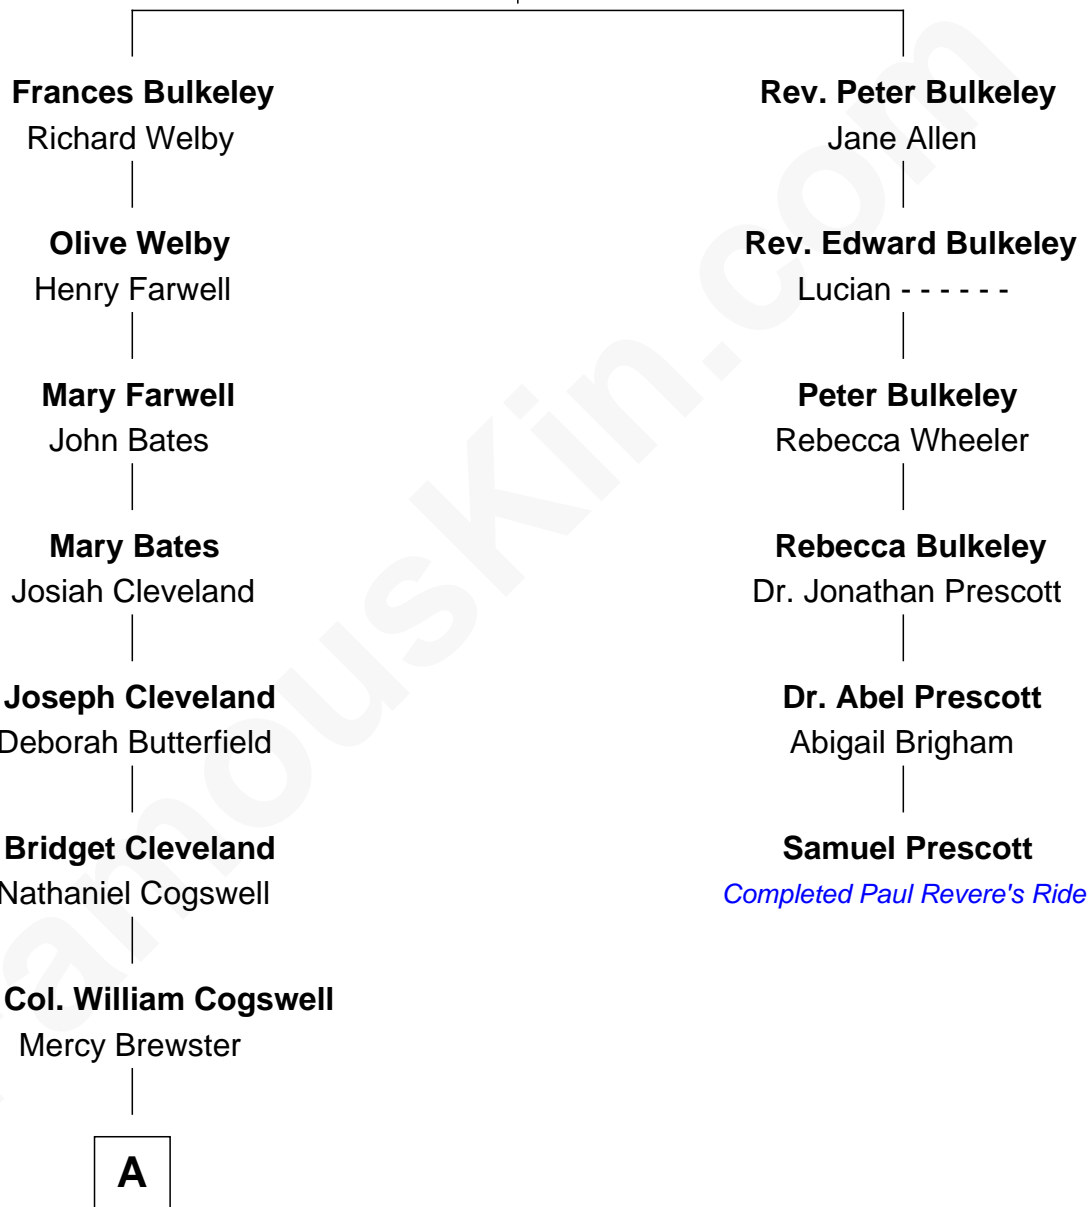

**FamousKin.com**  
**Relationship Chart of**  
**Thomas Pynchon**  
*American Novelist*

5th cousin 6 times removed of

**Samuel Prescott**

*Completed Paul Revere's Midnight Ride*

**Rev. Edward Bulkeley**

Olive Irby

**A**

—  
**Dr. William Henry Cogswell**

Lucretia Anne Payne

—  
**Annie Payne Cogswell**

William Lyon Pynchon

—  
**William Henry Chichele Pynchon**

Carrie Susan Moyses

—  
**Thomas Ruggles Pynchon**

Catherine Frances Bennett

—  
**Thomas Pynchon**

*Novelist*

FamousKin.com