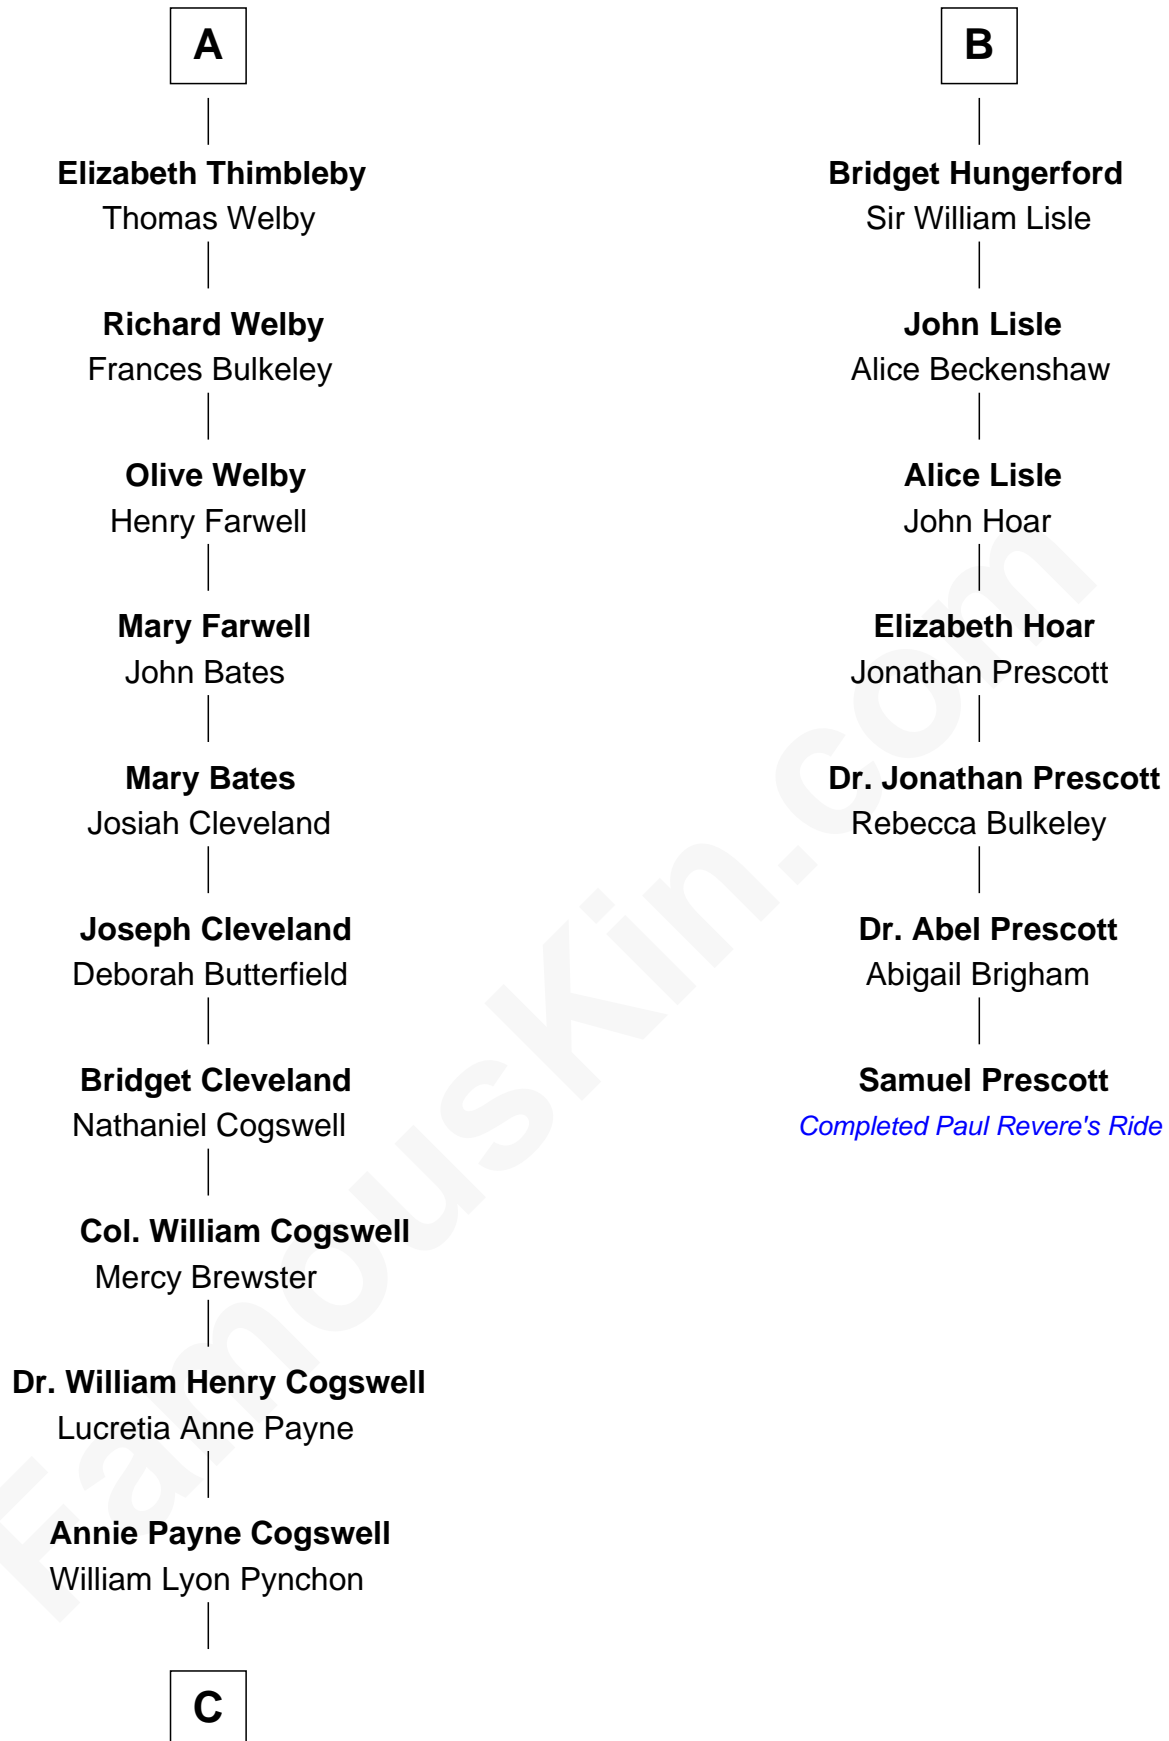

FamousKin.com
Relationship Chart of
Thomas Pynchon
American Novelist

13th cousin 6 times removed of

Samuel Prescott

Completed Paul Revere's Midnight Ride

C

—
William Henry Chichele Pynchon

Carrie Susan Moyses

—
Thomas Ruggles Pynchon

Catherine Frances Bennett

—
Thomas Pynchon

Novelist

FamousKin.com